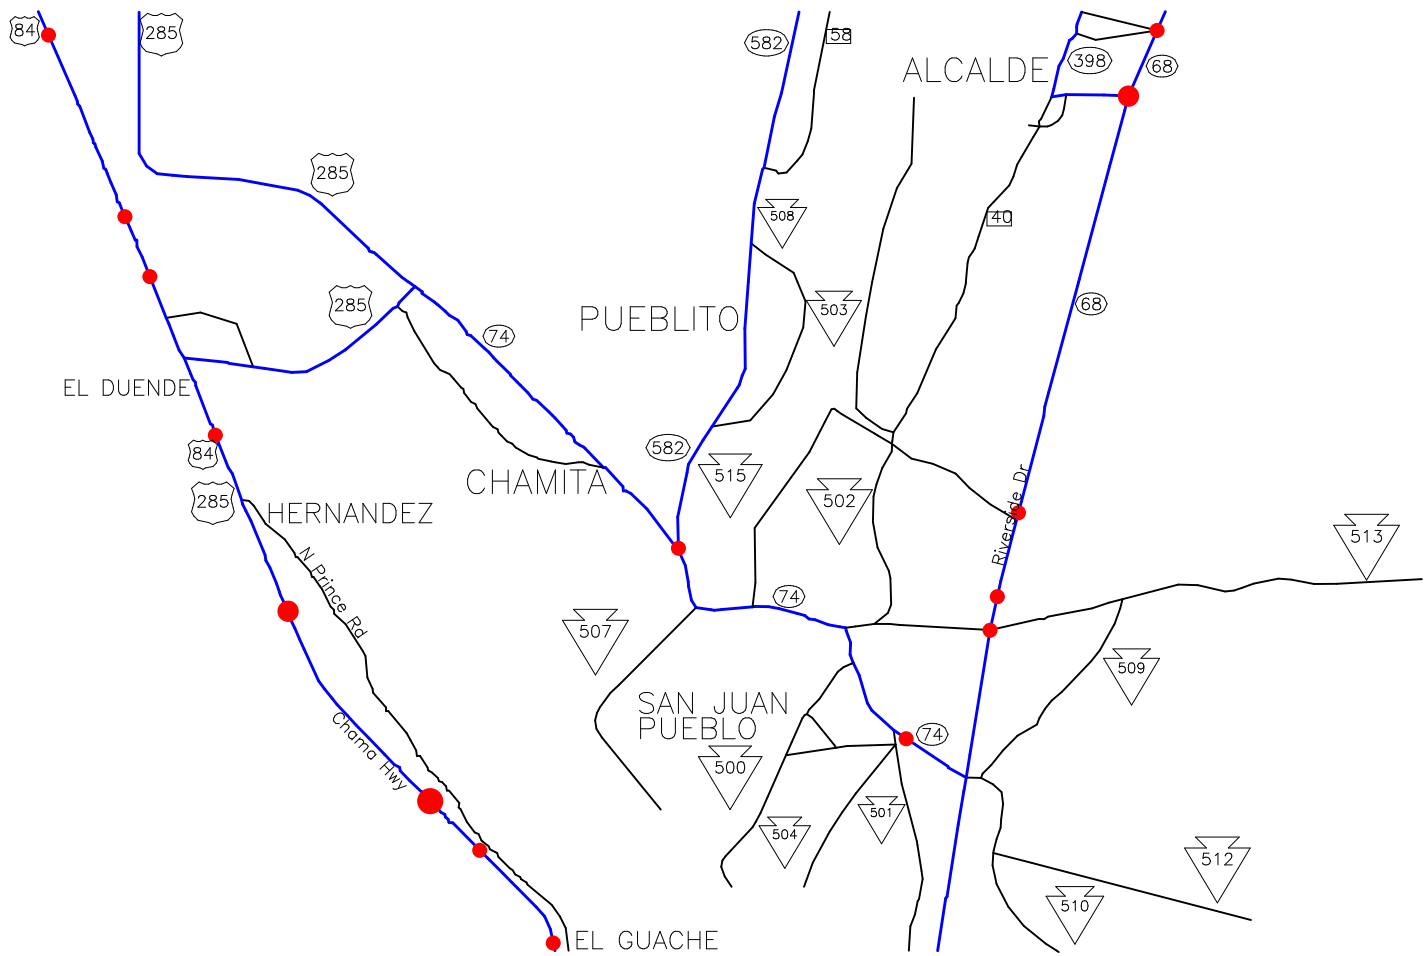

-- The Geographic Road Network Data Base --

Northern Espanola Valley, NM

Fatal and Injury Crash Locations

Calendar Year 2006

Fatal and Injury Crash Locations	
●	One Crash
●	Two Crashes
●	Three Crashes

Prepared for the New Mexico
Traffic Safety Bureau
Contract # C04950