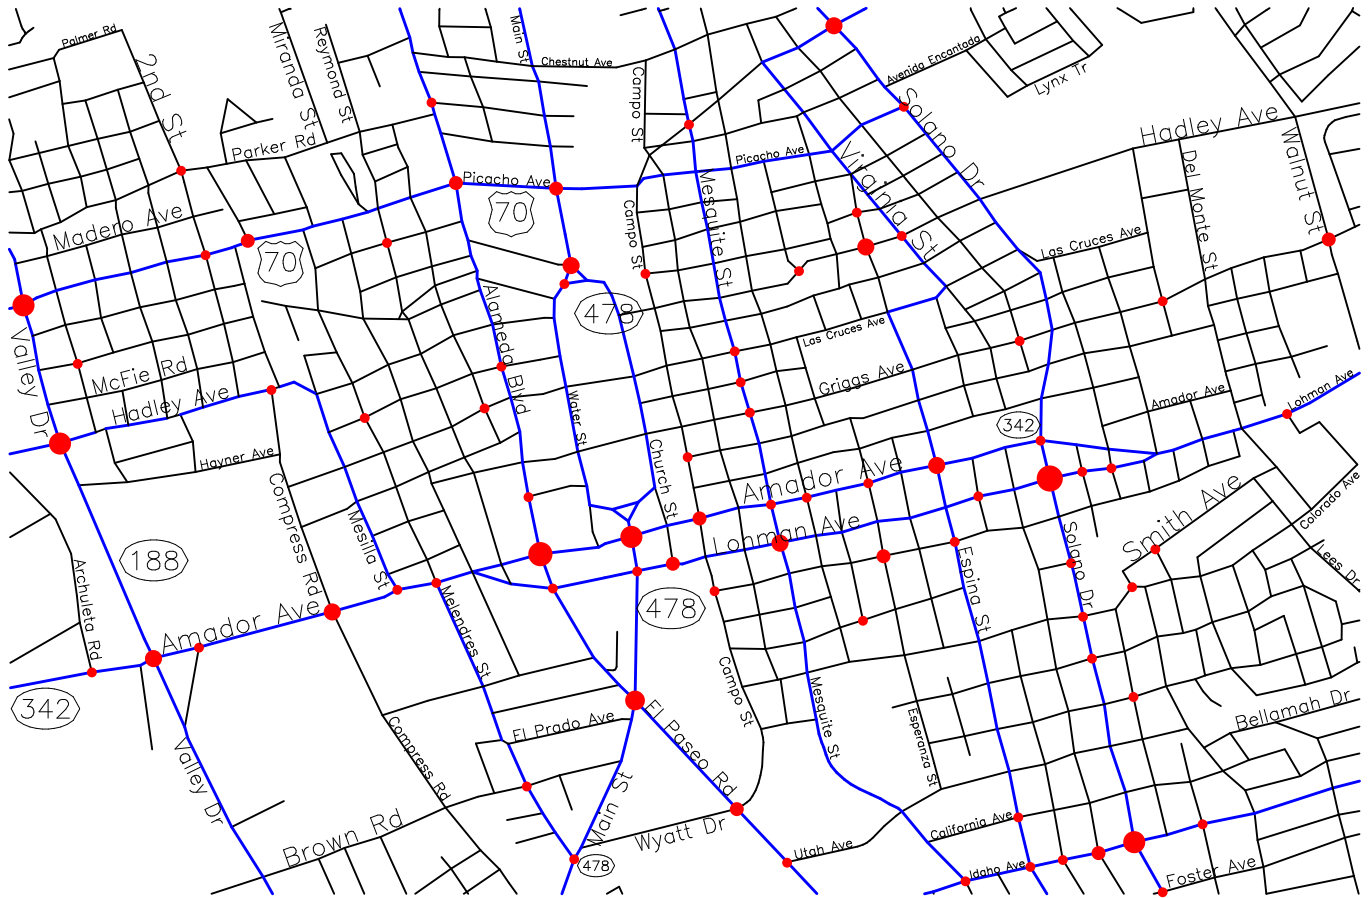

-- The Geographic Road Network Data Base --

# Downtown Las Cruces, NM

## Alcohol-Involved Crash Locations

### Calendar Year 2002 - 2006

Alcohol Crash Locations	
•	One Crash
•	Two Crashes
•	Four Crashes
•	Six Crashes
•	Seven Crashes

Prepared for the New Mexico  
Traffic Safety Bureau  
Contract # C04950

DIVISION OF GOVERNMENT RESEARCH  
The University of New Mexico  
(505) 277-3305 02/25/08