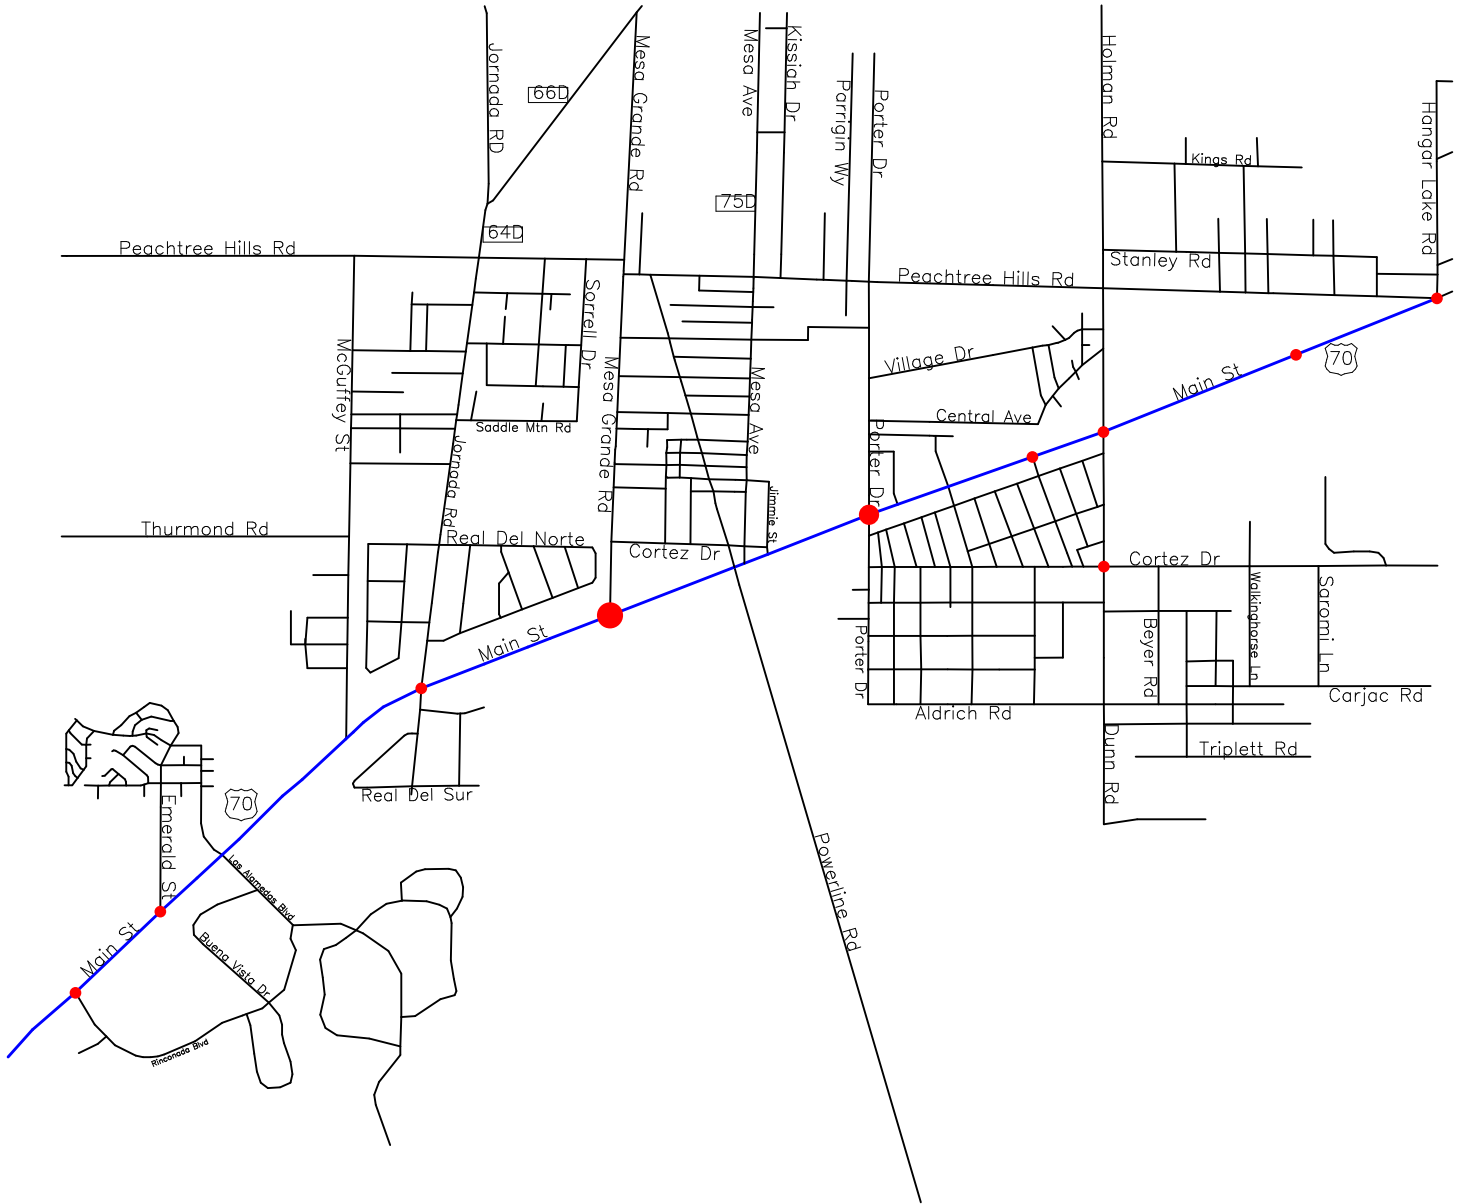

-- The Geographic Road Network Data Base --

Northeast Las Cruces, NM

Alcohol-Involved Crash Locations

Calendar Year 2002 - 2006

- | Alcohol Crash Locations | |
|-------------------------|---------------|
| ● | One Crash |
| ● | Two Crashes |
| ● | Three Crashes |
| ● | Four Crashes |
| ● | Five Crashes |

Prepared for the New Mexico
Traffic Safety Bureau
Contract # C04950

DIVISION OF GOVERNMENT RESEARCH
The University of New Mexico
(505) 277-3305 02/25/08