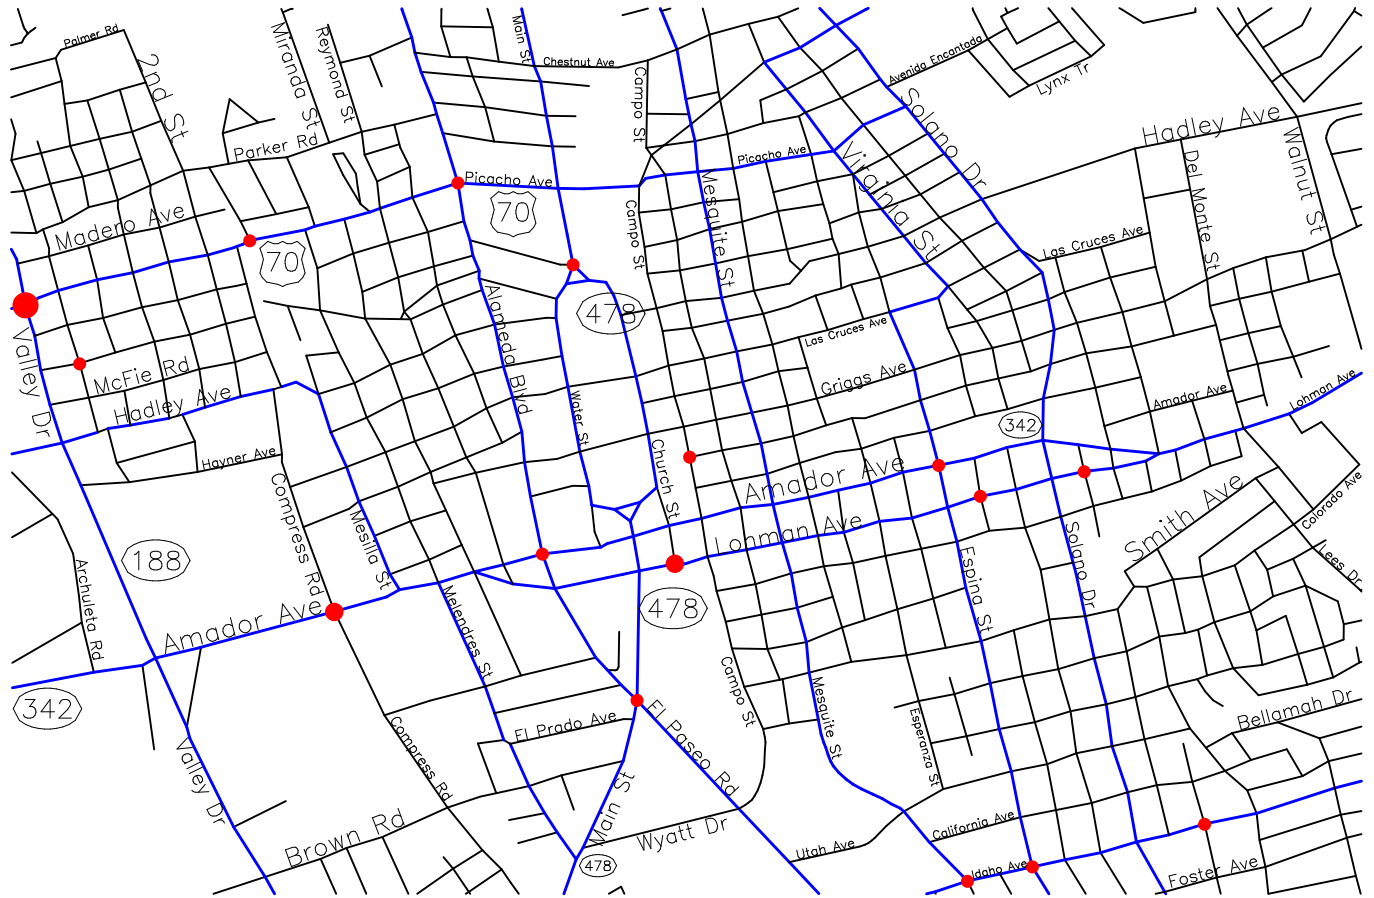

-- The Geographic Road Network Data Base --

# Downtown Las Cruces, NM

## Alcohol-Involved Crash Locations

### Calendar Year 2006

- Alcohol Crash Locations**
- One Crash
  - Two Crashes
  - Three Crashes
  - Four Crashes

Prepared for the New Mexico  
Traffic Safety Bureau  
Contract # C04950

DIVISION OF GOVERNMENT RESEARCH  
The University of New Mexico  
(505) 277-3305 02/25/08