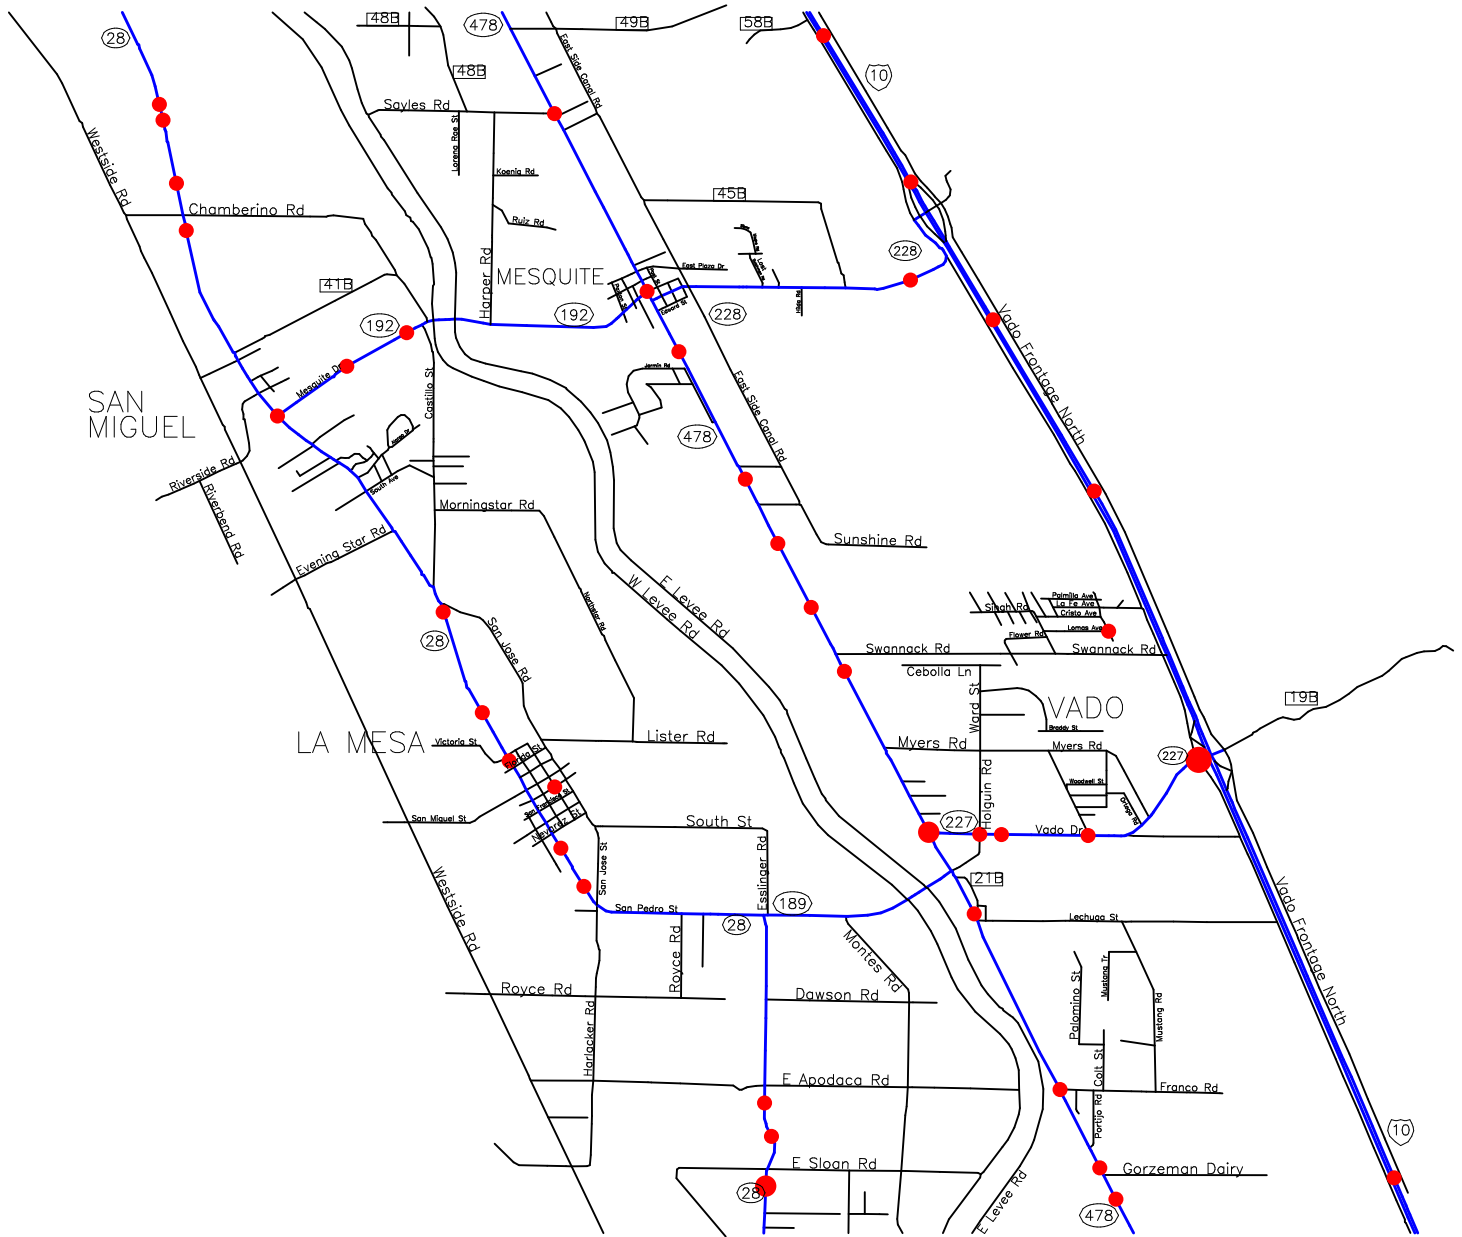

-- The Geographic Road Network Data Base --
La Mesa, NM & Vicinity
Alcohol-Involved Crash Locations
Calendar Year 2002 - 2006

Alcohol Crash Locations	
●	One Crash
●	Two Crashes
●	Three Crashes

Prepared for the New Mexico
 Traffic Safety Bureau
 Contract # C04950