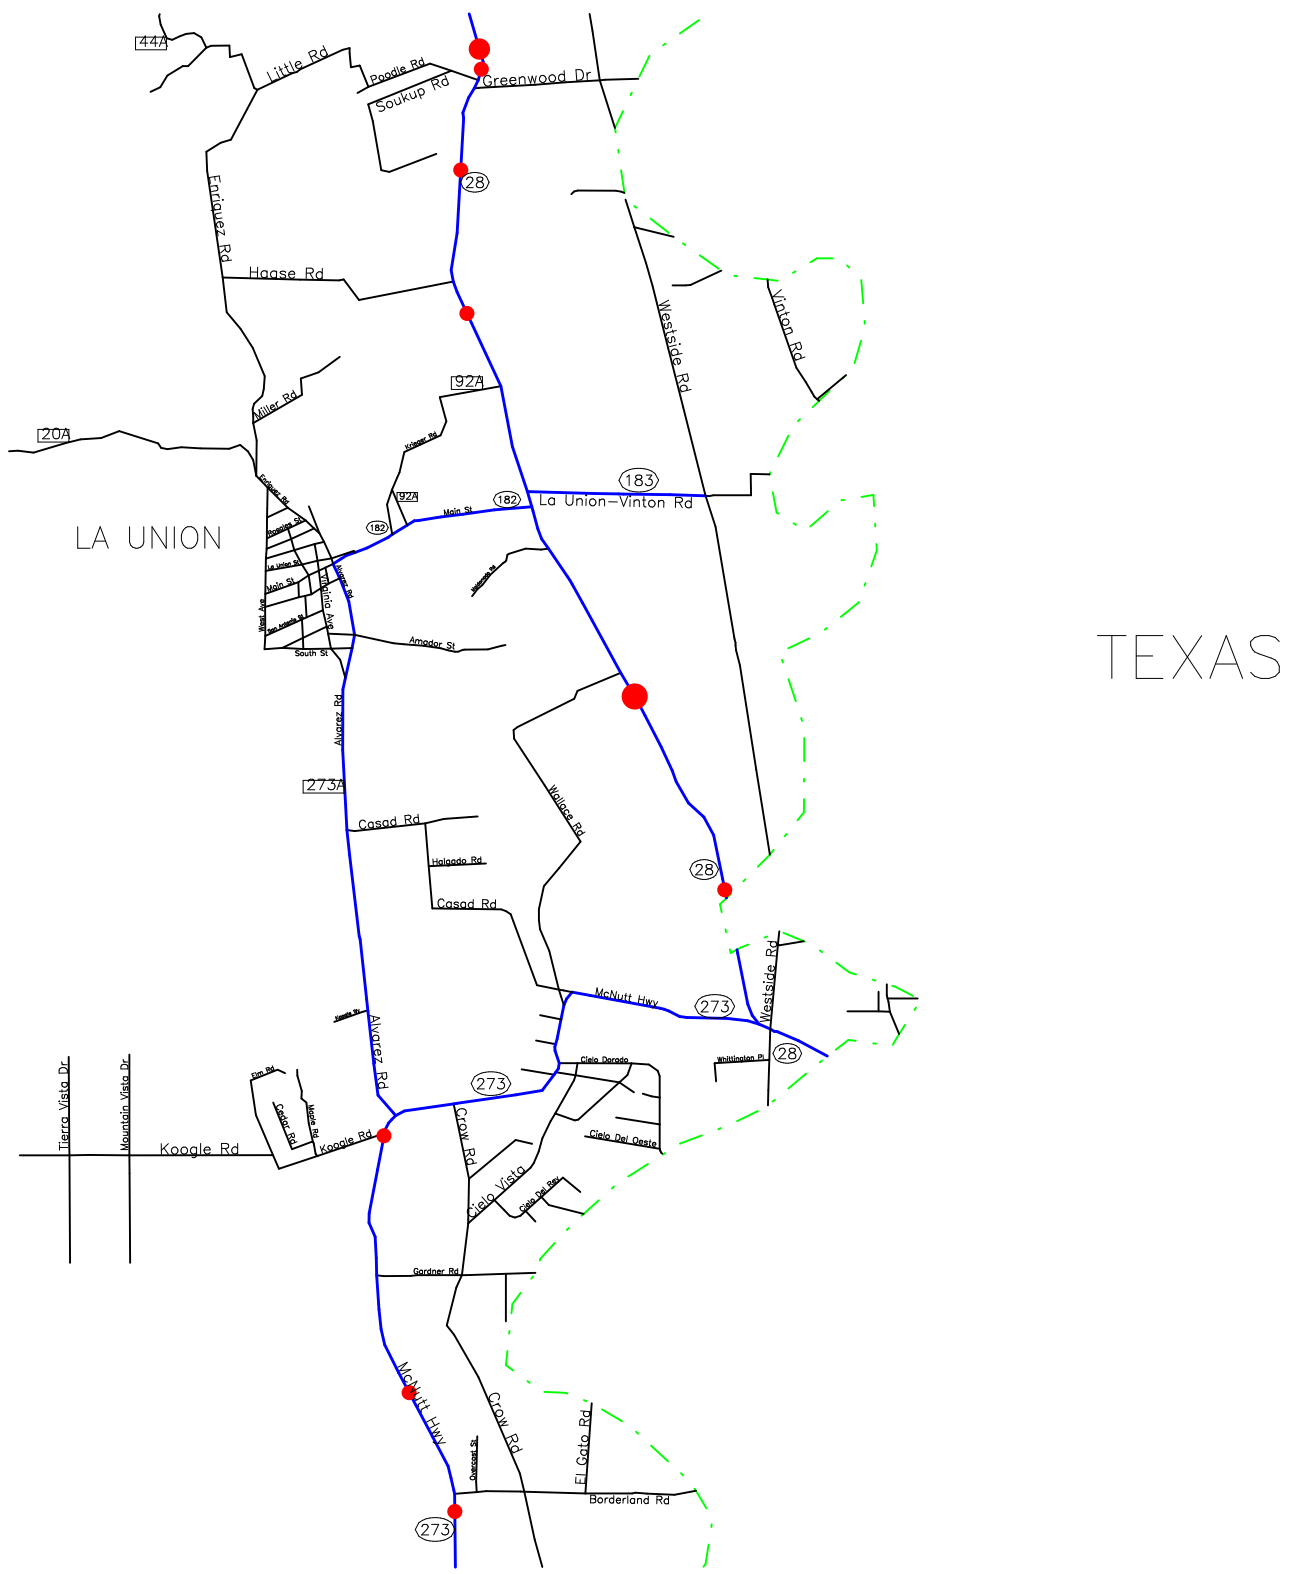

# La Union, NM & Vicinity Alcohol-Involved Crash Locations Calendar Year 2002 - 2006

- Alcohol Crash Locations
- One Crash
  - Two Crashes
  - Three Crashes

Prepared for the New Mexico  
Traffic Safety Bureau  
Contract # C04950