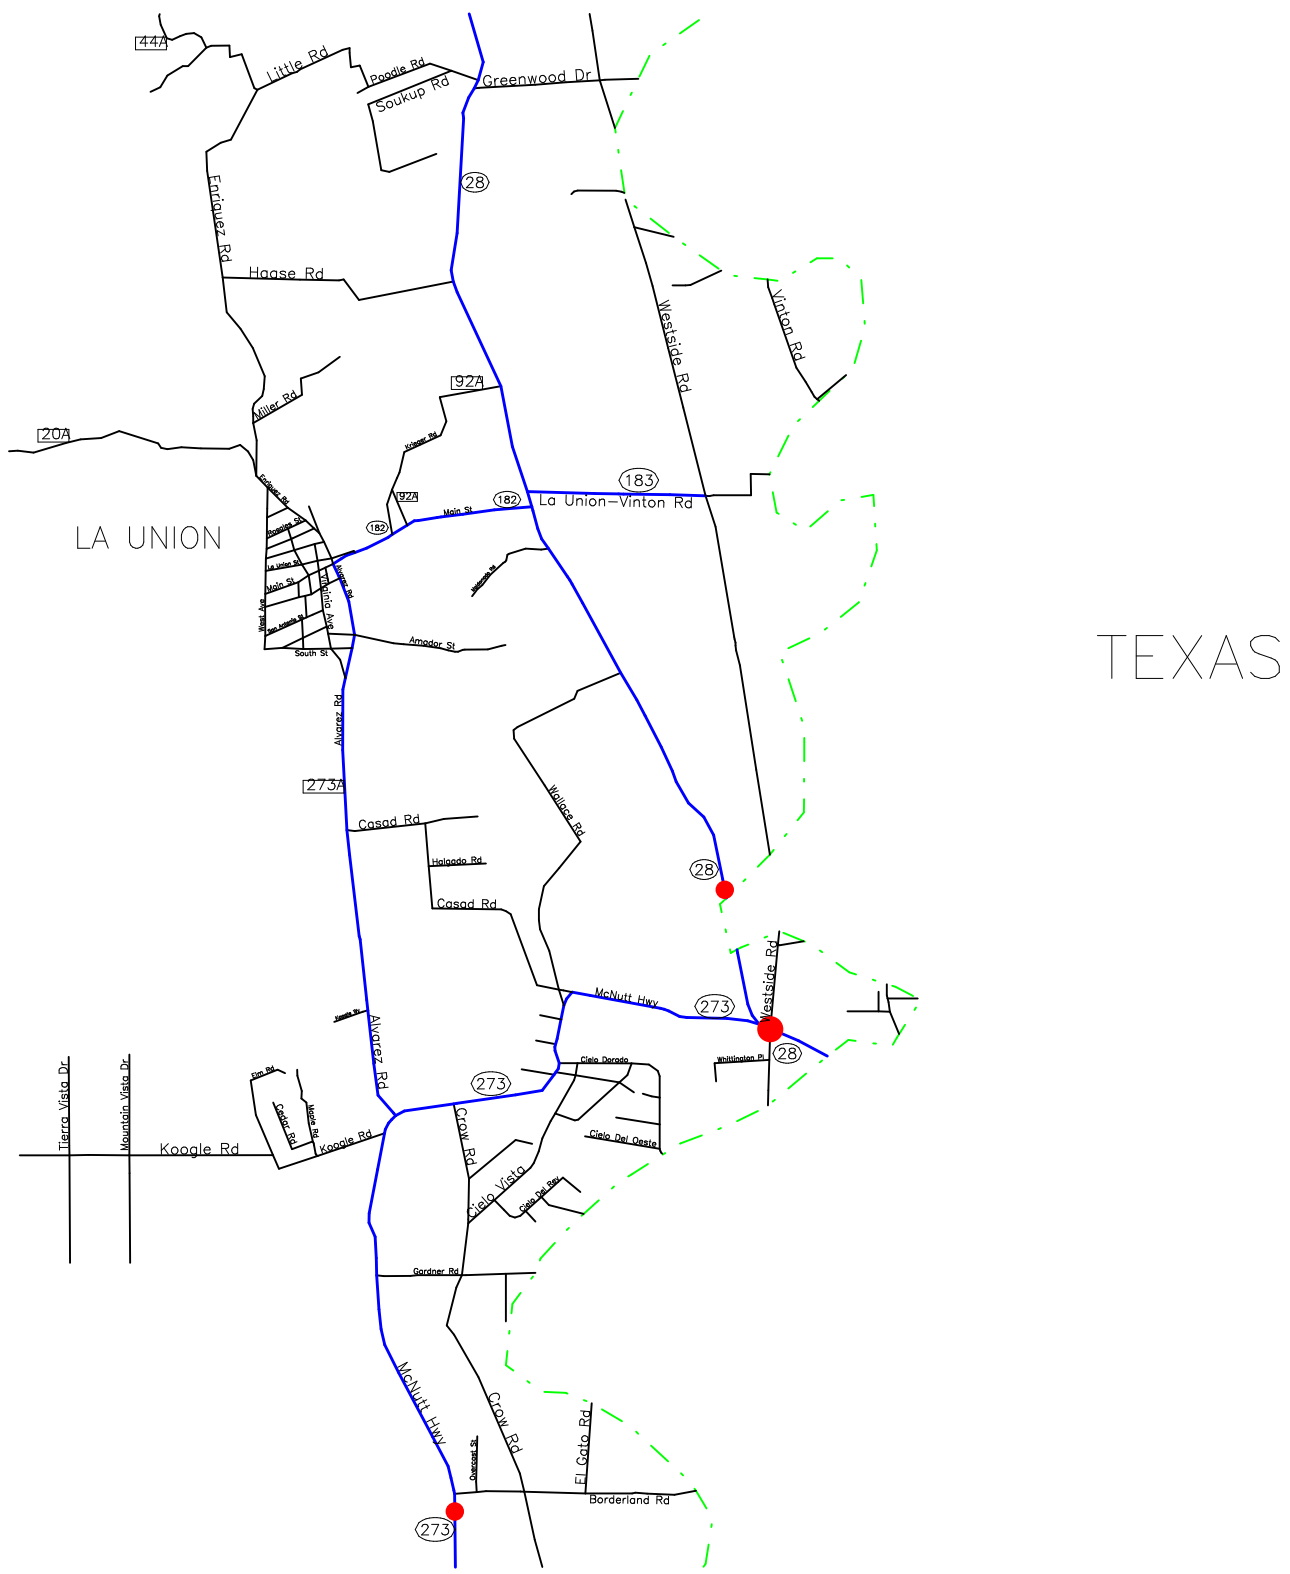

-- The Geographic Road Network Data Base --
La Union, NM & Vicinity
Fatal and Injury Crash Locations
Calendar Year 2006

Fatal and Injury Crash Locations

- One Crash
- Two Crashes

Prepared for the New Mexico
 Traffic Safety Bureau
 Contract # C04950