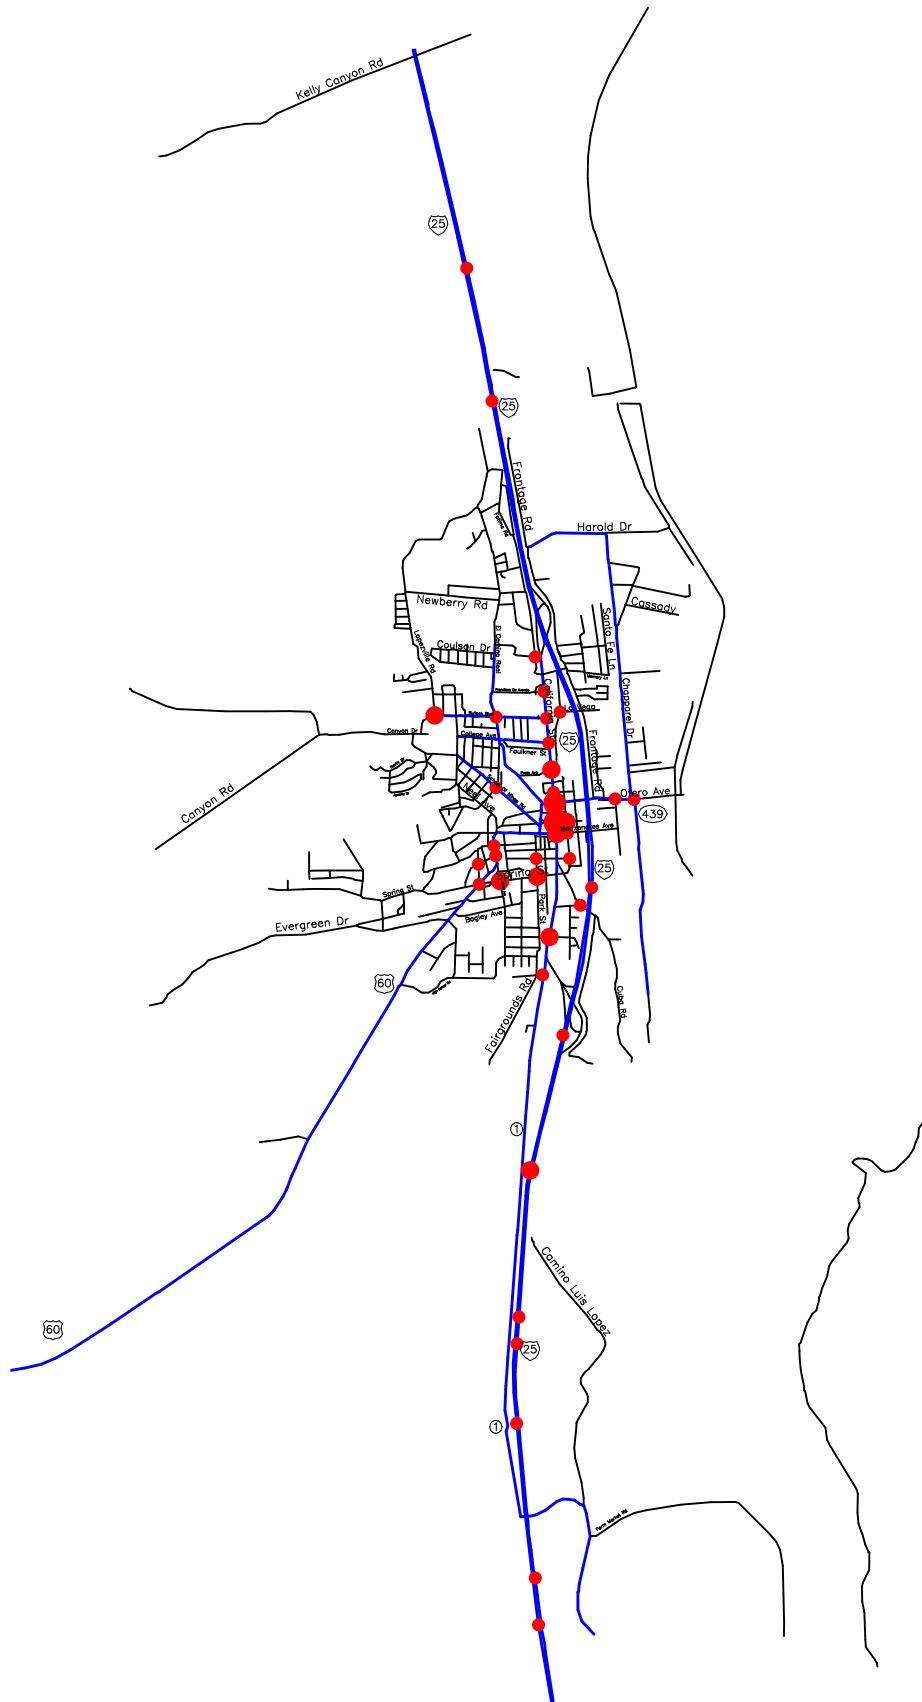

-- The Geographic Road Network Data Base --  
**Socorro, NM & Vicinity**  
**Alcohol-Involved Crash Locations**  
**Calendar Year 2002 - 2006**

**Alcohol Crash Locations**

- One Crash
- Two Crashes
- Three Crashes
- Four Crashes