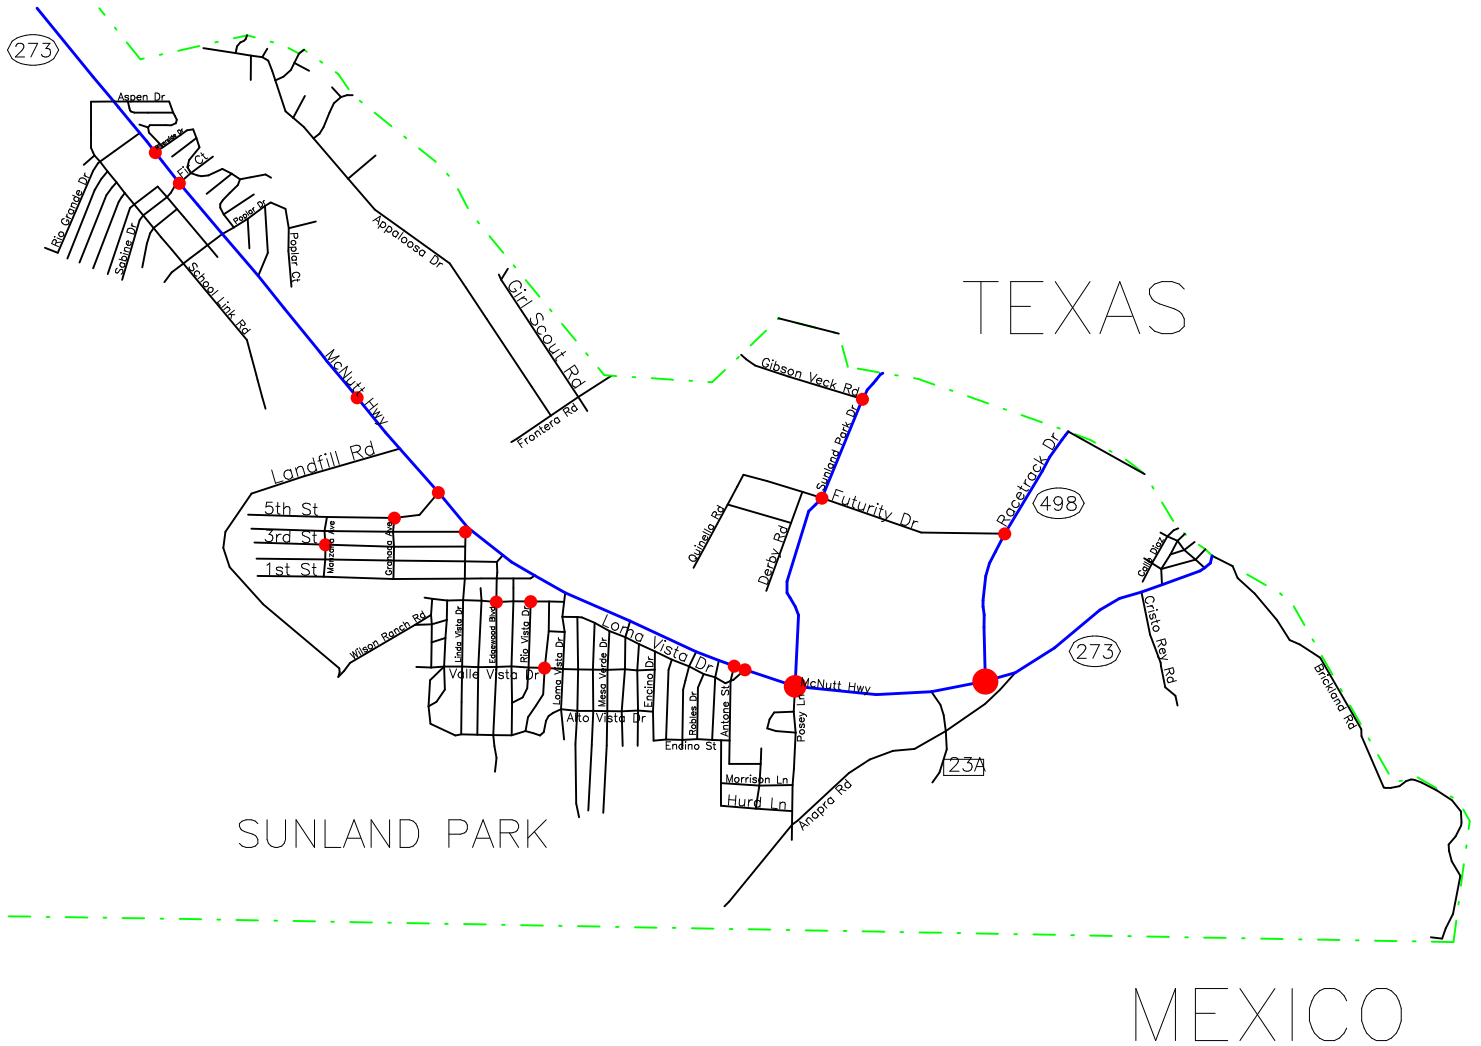

-- The Geographic Road Network Data Base --

Town of Sunland Park, NM

Alcohol-Involved Crash Locations

Calendar Year 2002 - 2006

Prepared for the New Mexico
Traffic Safety Bureau
Contract # C04950

DIVISION OF GOVERNMENT RESEARCH
The University of New Mexico
(505) 277-3305 11/02/07

0 1000 2000 3000 4000
feet