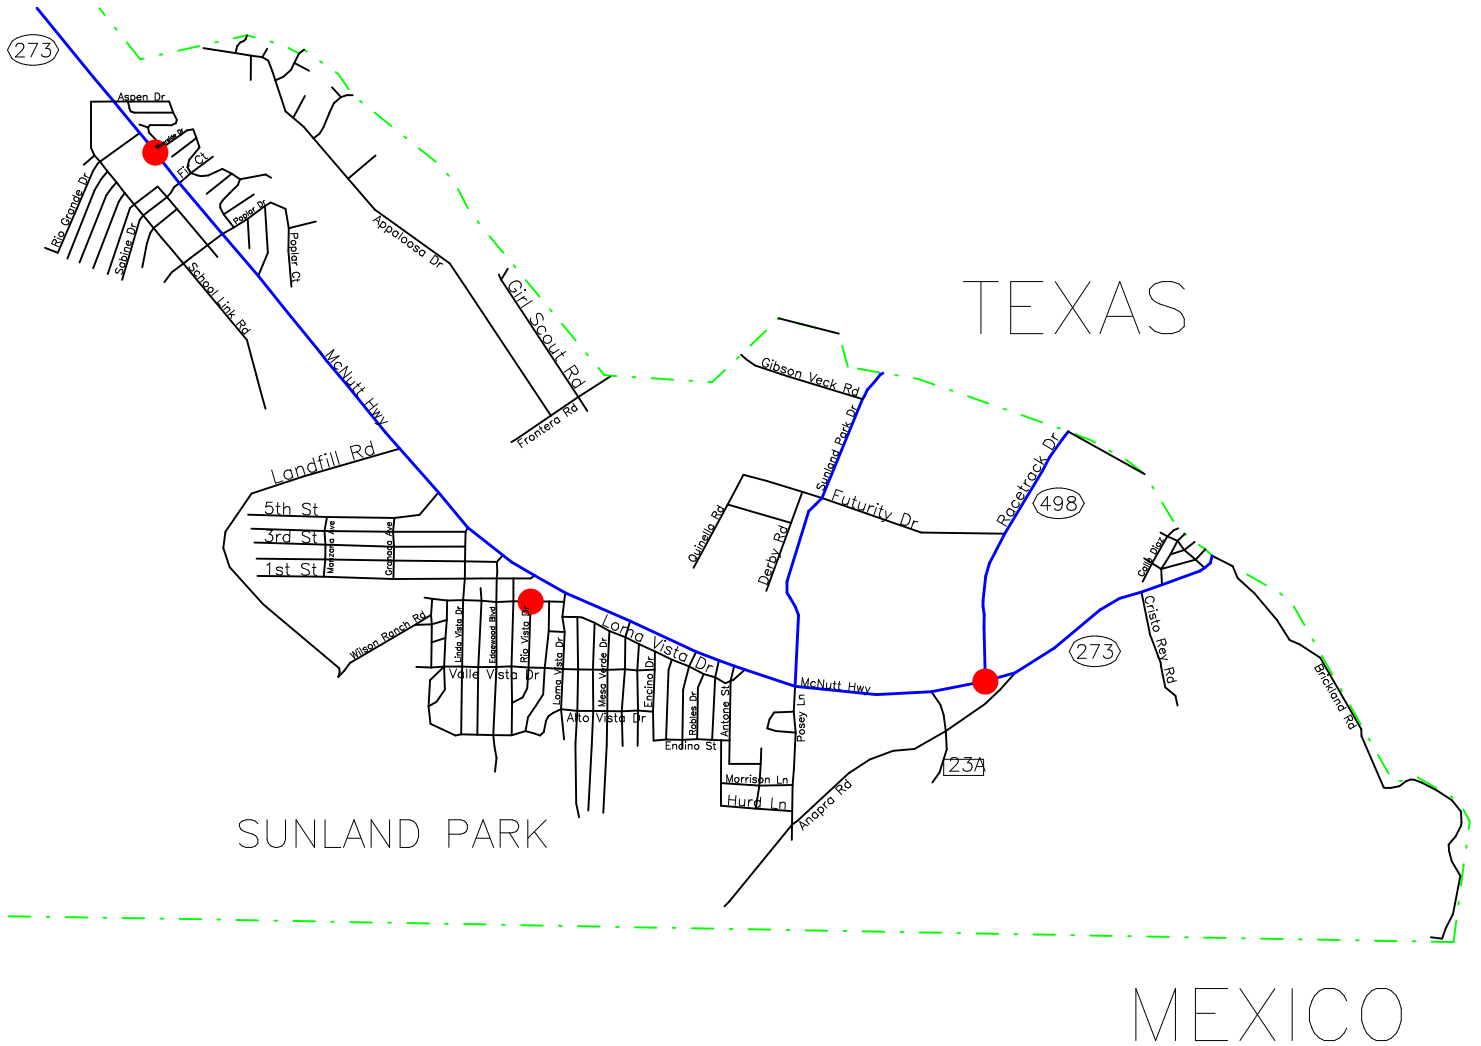

-- The Geographic Road Network Data Base --

Town of Sunland Park, NM

Alcohol-Involved Crash Locations

Calendar Year 2006

Alcohol Crash Locations
 ● One Crash

Prepared for the New Mexico
 Traffic Safety Bureau
 Contract # C04950