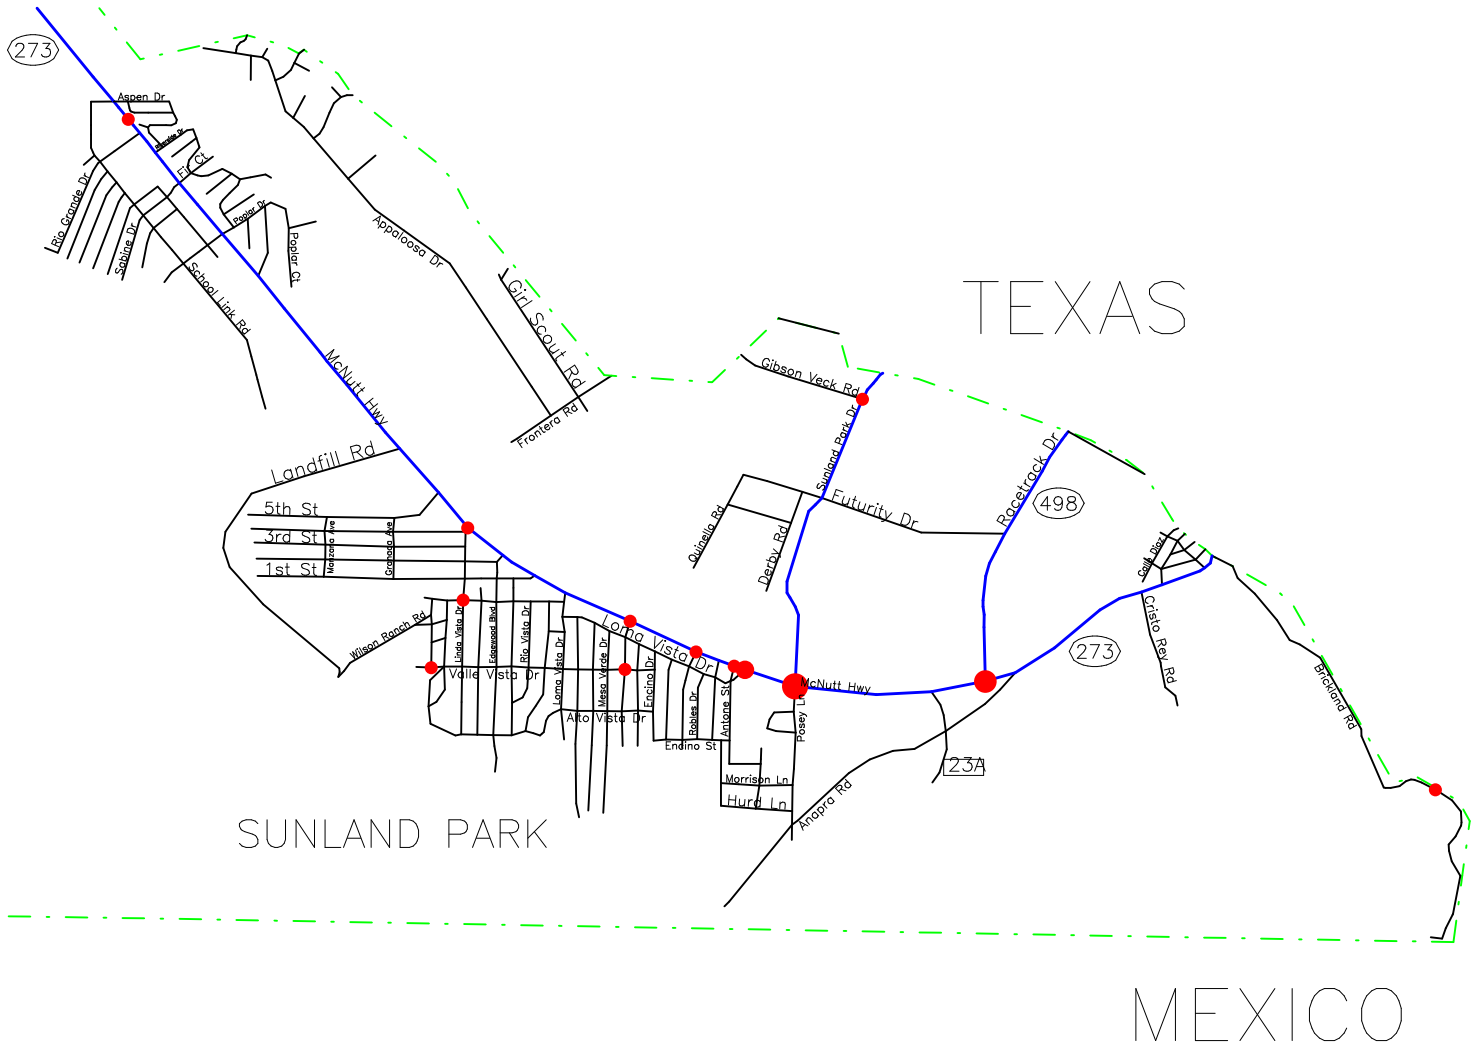

-- The Geographic Road Network Data Base --

# Town of Sunland Park, NM

## Fatal and Injury Crash Locations

### Calendar Year 2006

Fatal and Injury Crash Locations	
<span style="color: red;">●</span>	One Crash
<span style="color: red; font-size: 1.2em;">●</span>	Two Crashes
<span style="color: red; font-size: 1.5em;">●</span>	Three Crashes
<span style="color: red; font-size: 2em;">●</span>	Four Crashes