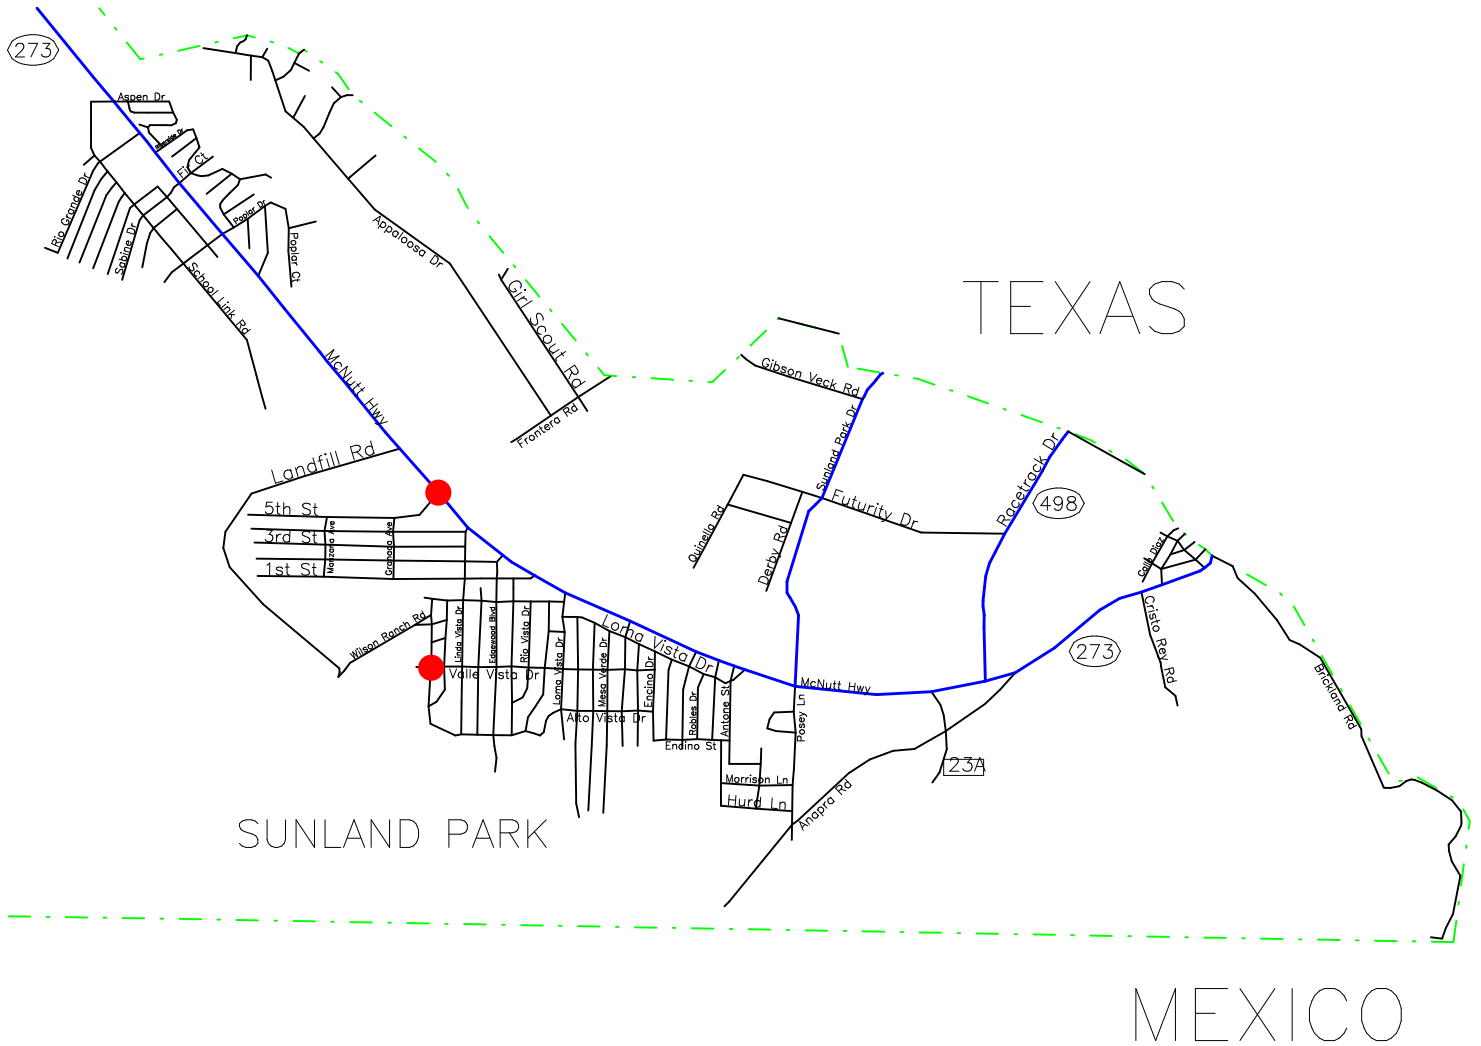

-- The Geographic Road Network Data Base --

Town of Sunland Park, NM

Pedestrian Involved Crash Locations

Calendar Year 2002 - 2006

Pedestrian Crash Locations
● One Crash

Prepared for the New Mexico
 Traffic Safety Bureau
 Contract # C04950