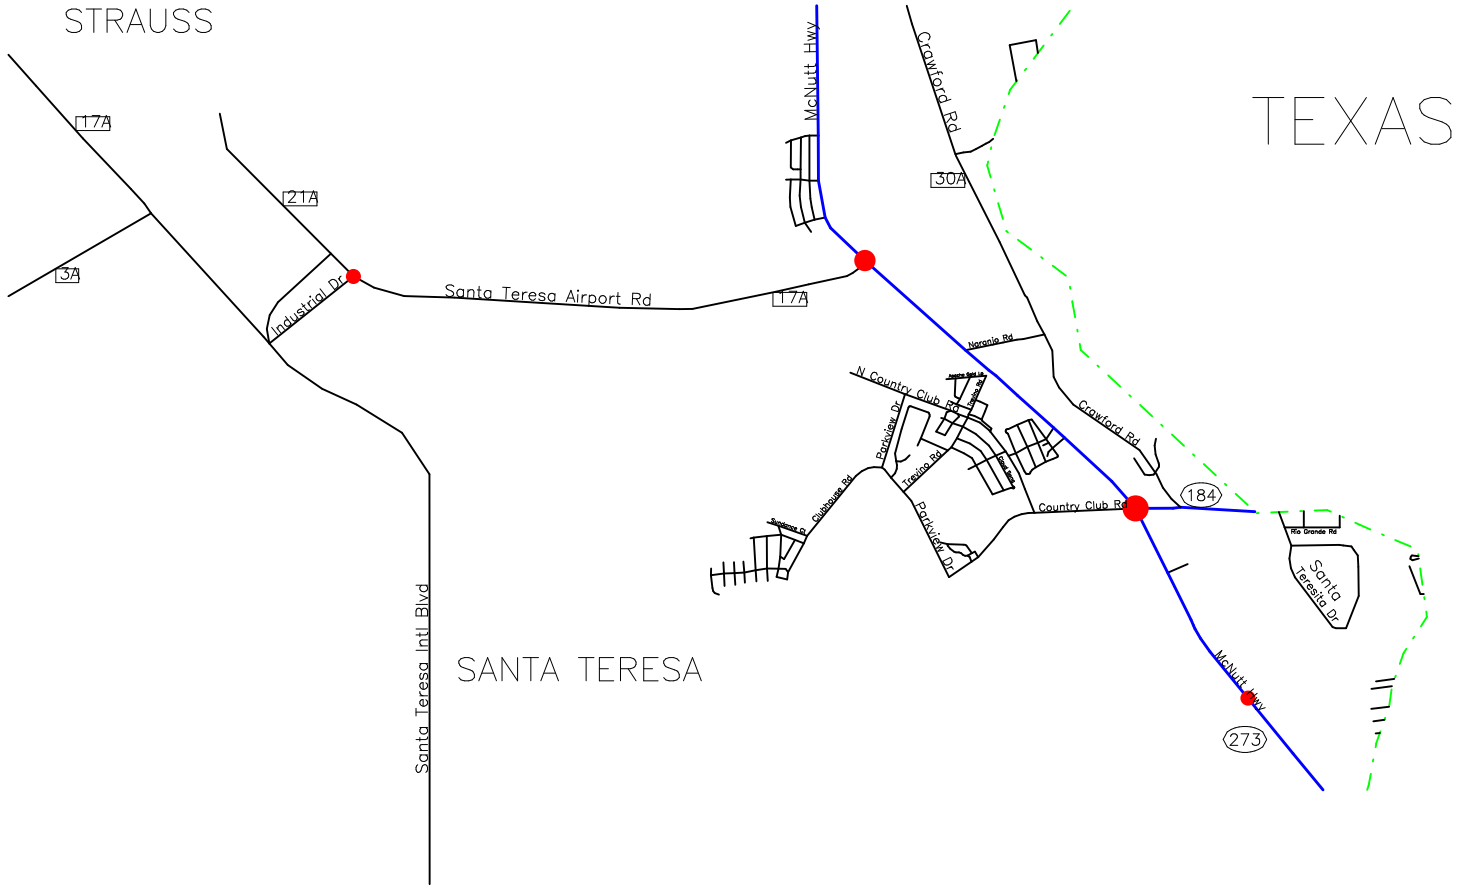

-- The Geographic Road Network Data Base --

# Village of Santa Teresa, NM Alcohol-Involved Crash Locations Calendar Year 2002 - 2006

- Alcohol Crash Locations**
- One Crash
  - Two Crashes
  - Three Crashes

Prepared for the New Mexico  
Traffic Safety Bureau  
Contract # C04950