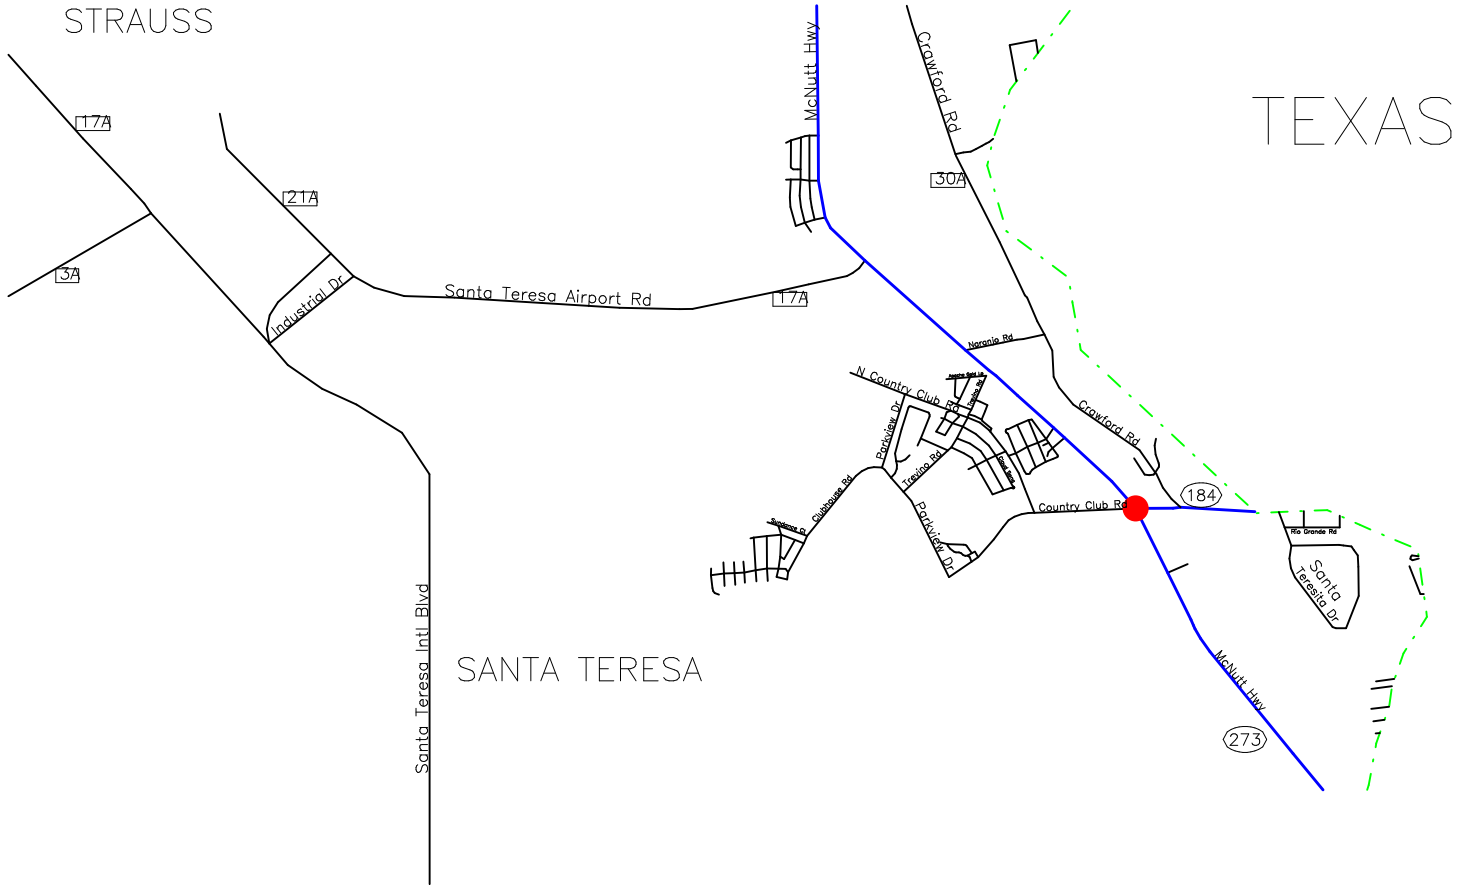

-- The Geographic Road Network Data Base --

# Village of Santa Teresa, NM Alcohol-Involved Crash Locations Calendar Year 2005

Alcohol Crash Locations  
● One Crash

Prepared for the New Mexico  
Traffic Safety Bureau  
Contract # C04950

DIVISION OF GOVERNMENT RESEARCH  
The University of New Mexico  
(505) 277-3305 11/19/07