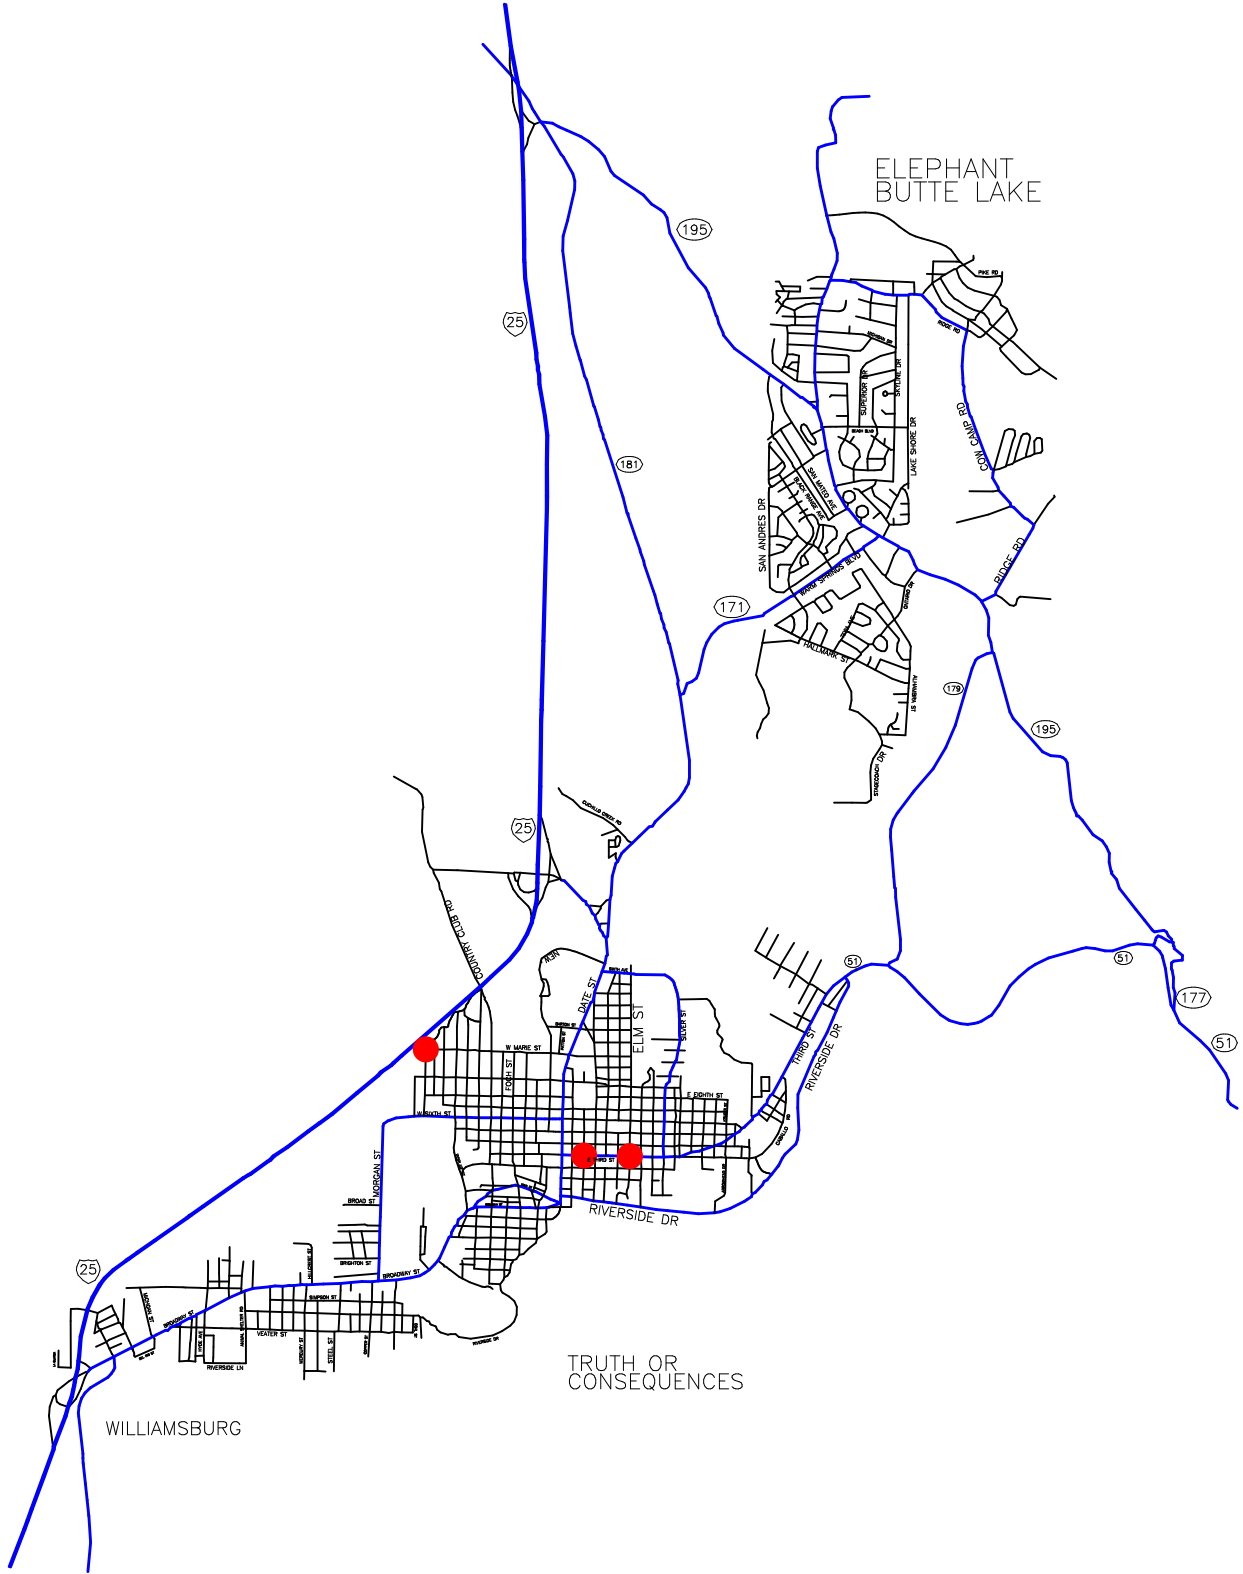

-- The Geographic Road Network Data Base --

# Truth or Consequences, NM & Vicinity Alcohol-Involved Crash Locations Calendar Year 2006

Alcohol Crash Locations  
● One Crash

Prepared for the New Mexico  
 Traffic Safety Bureau  
 Contract # C04950