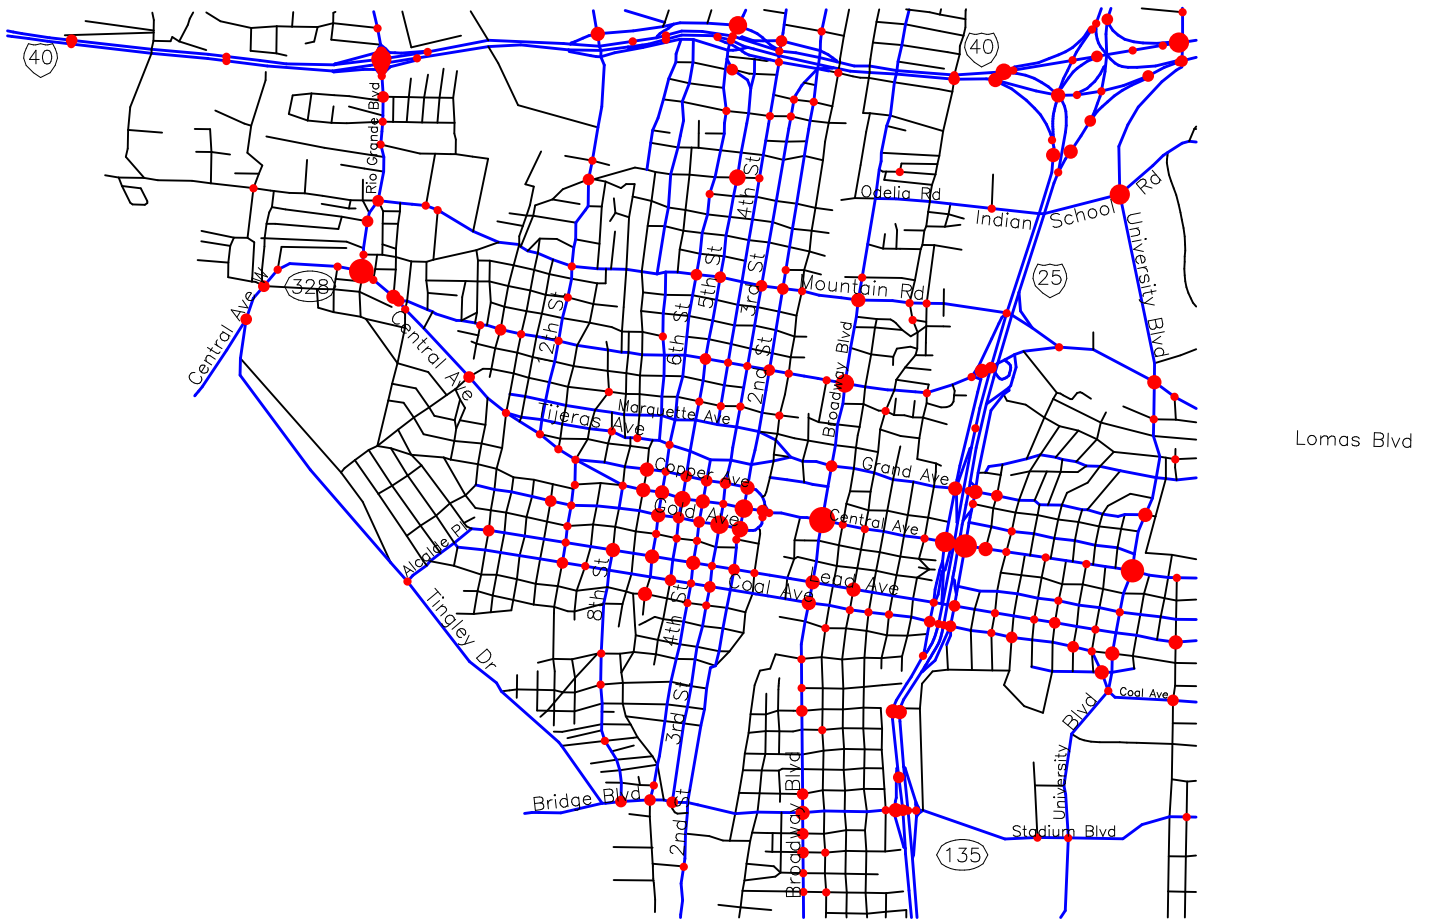

-- The Geographic Road Network Data Base --

# Downtown Albuquerque, NM Alcohol-Involved Crash Locations Calendar Year 2003 - 2007

- | Alcohol Crash Locations                             |               |
|---|---------------|
| <span style="color: red; font-size: 8px;">•</span>  | One Crash     |
| <span style="color: red; font-size: 10px;">•</span> | Two Crashes   |
| <span style="color: red; font-size: 12px;">•</span> | Four Crashes  |
| <span style="color: red; font-size: 14px;">•</span> | Six Crashes   |
| <span style="color: red; font-size: 16px;">•</span> | Eight Crashes |
| <span style="color: red; font-size: 18px;">•</span> | Ten Crashes   |