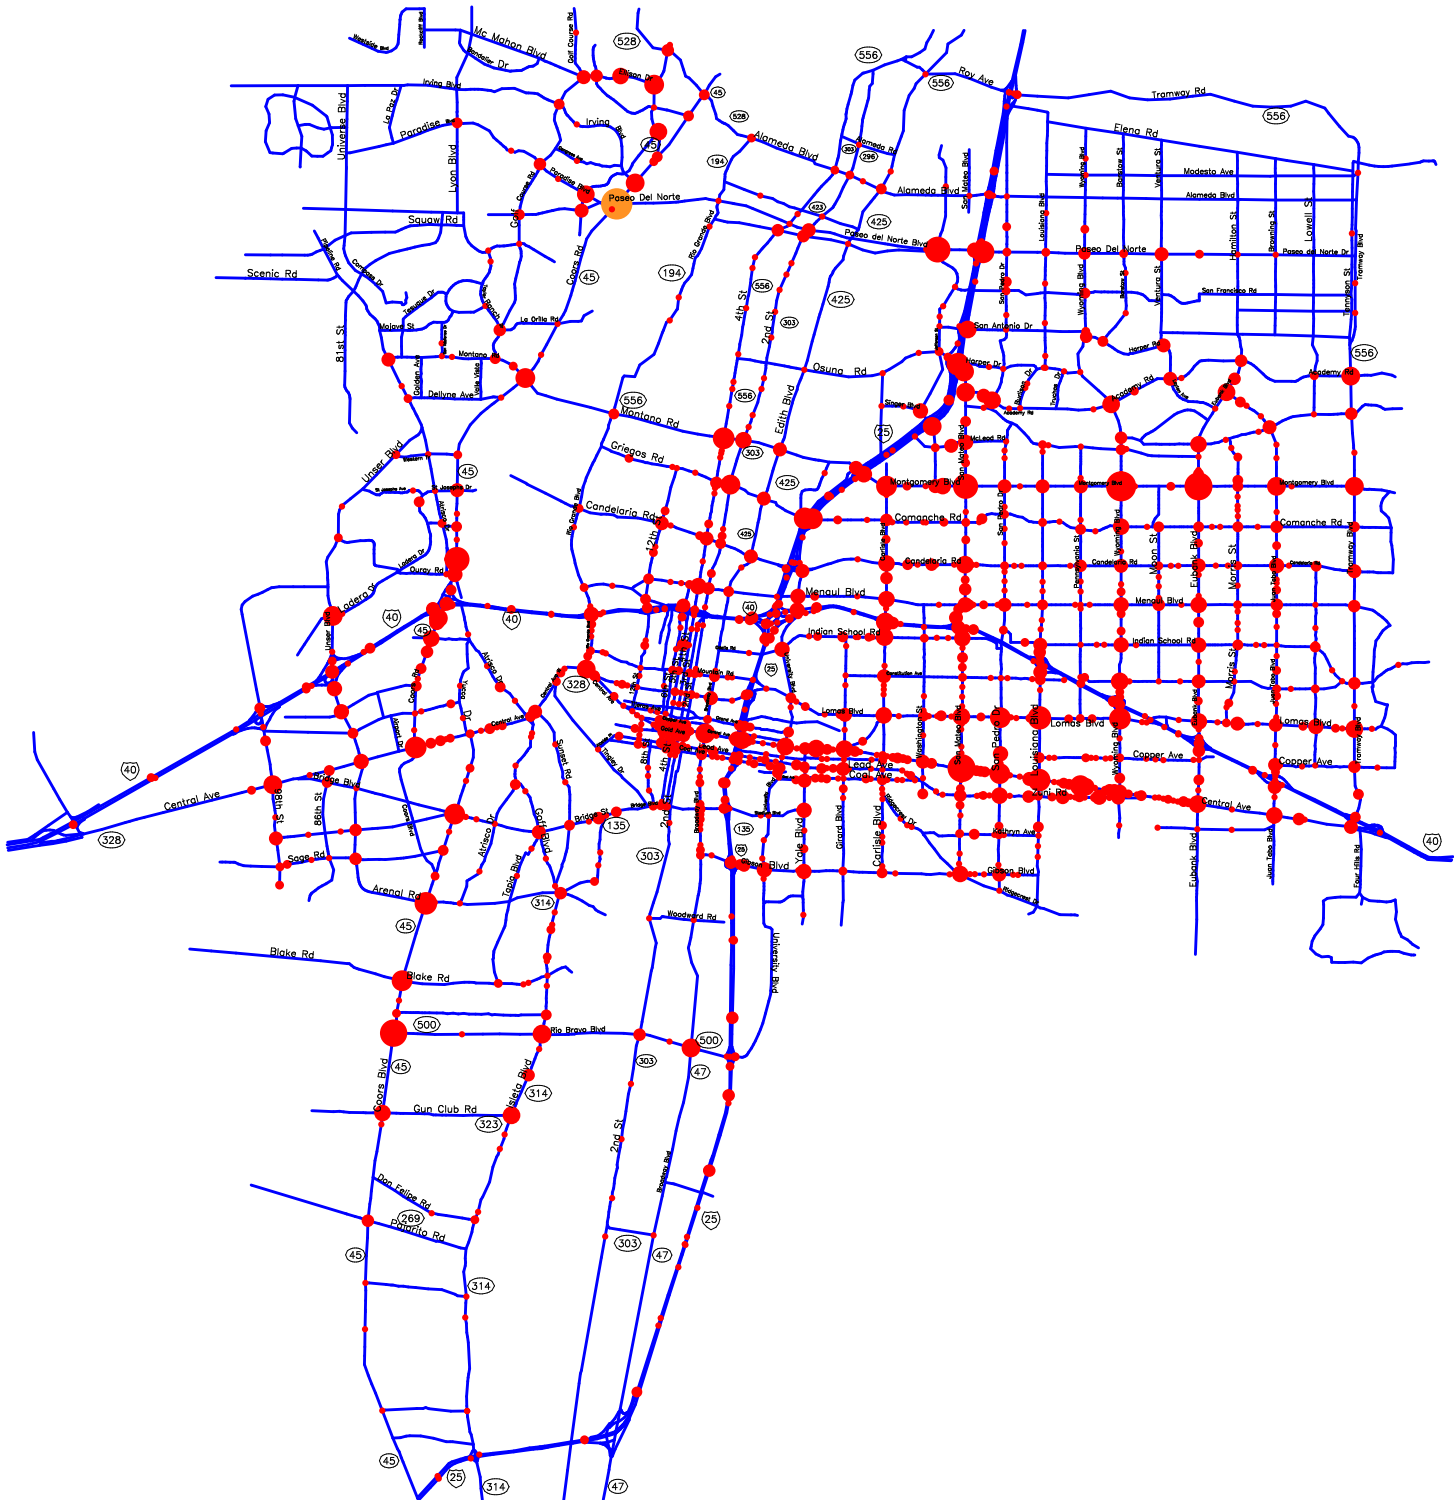

-- The Geographic Road Network Data Base --
City of Albuquerque, NM – Major Roads
Alcohol-Involved Crash Locations
Calendar Year 2003 – 2007

- Alcohol Crash Locations**
- One Crash
 - Five Crashes
 - Ten Crashes
 - Fifteen Crashes
 - Twenty Crashes
 - Over Twenty-five Crashes (max=27)