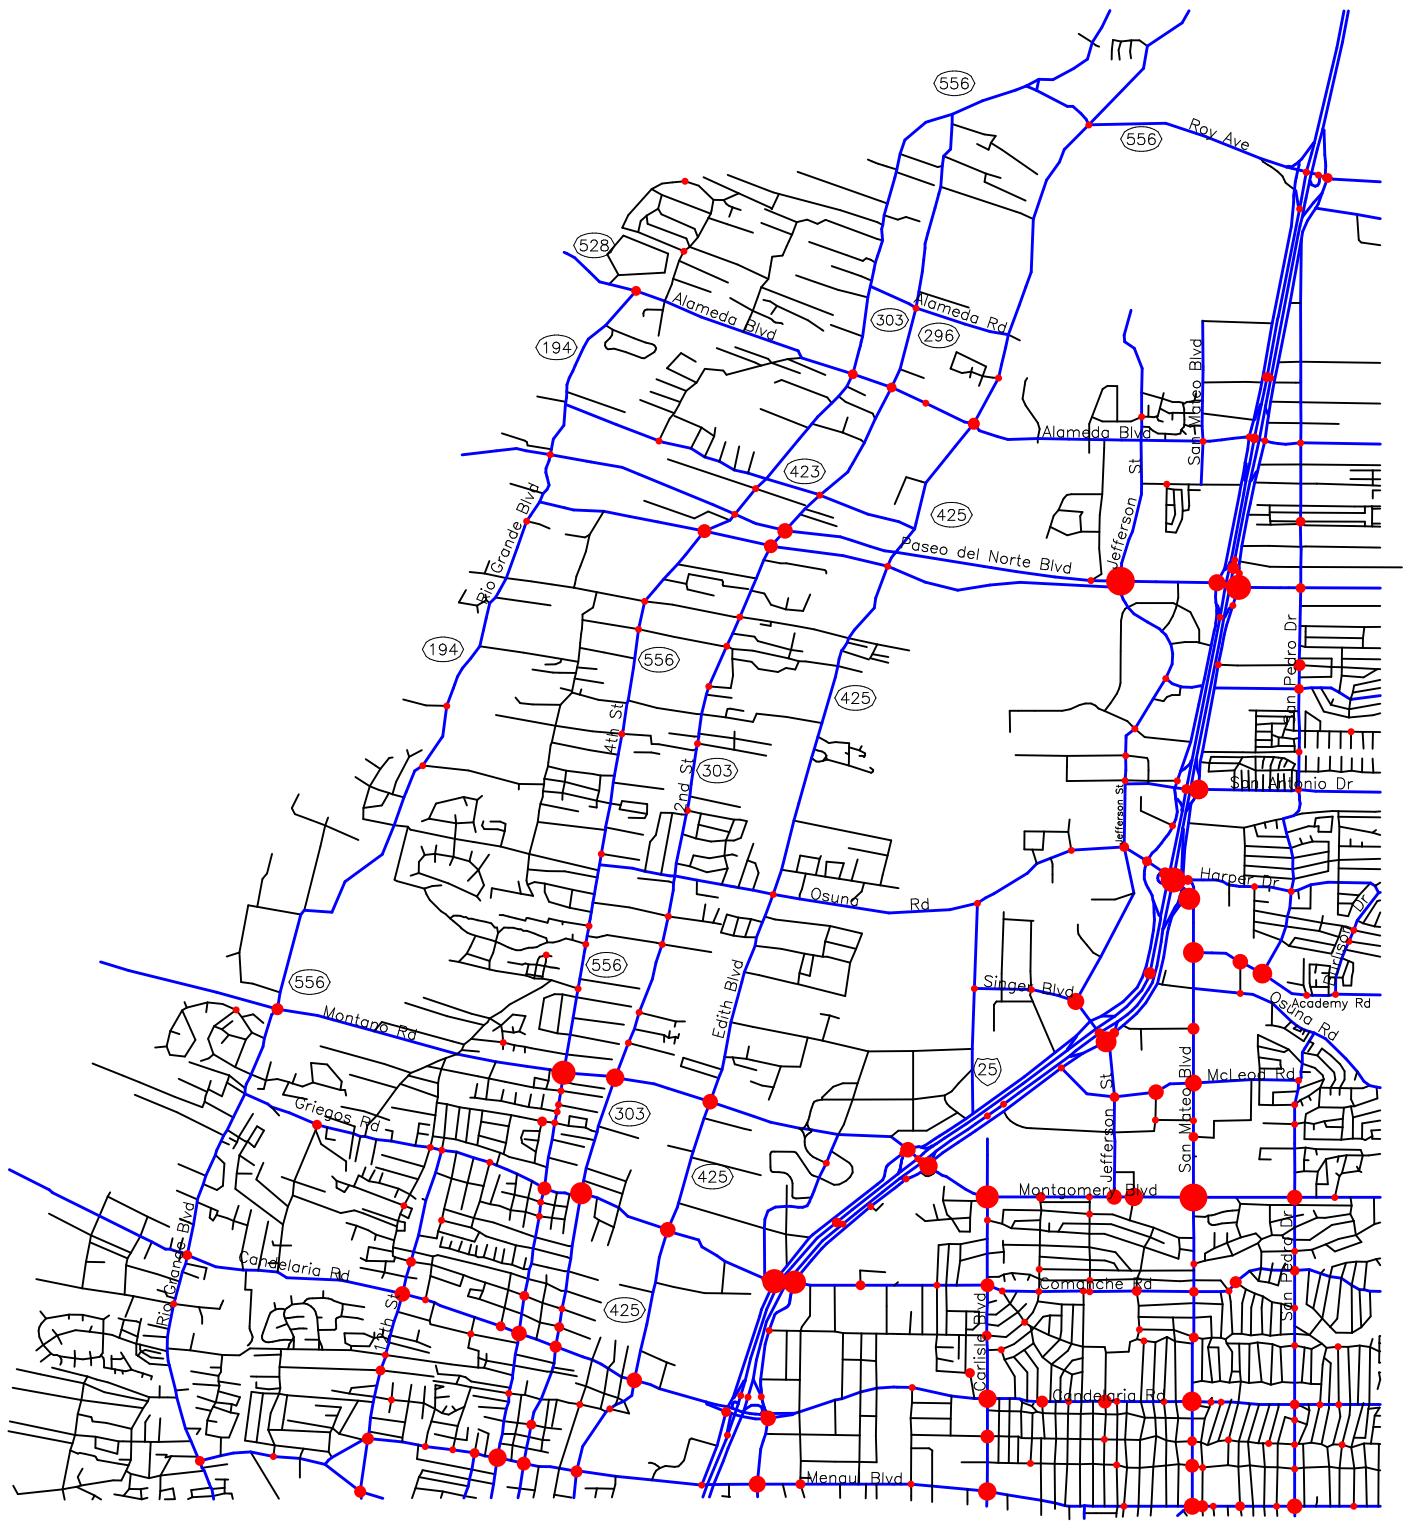

-- The Geographic Road Network Data Base --  
**North Central Albuquerque, NM**  
**Alcohol-Involved Crash Locations**  
**Calendar Year 2003 - 2007**

- | Alcohol Crash Locations |                   |
|-------------------------|-------------------|
| •                       | One Crash         |
| •                       | Three Crashes     |
| •                       | Five Crashes      |
| •                       | Ten Crashes       |
| •                       | Seventeen Crashes |