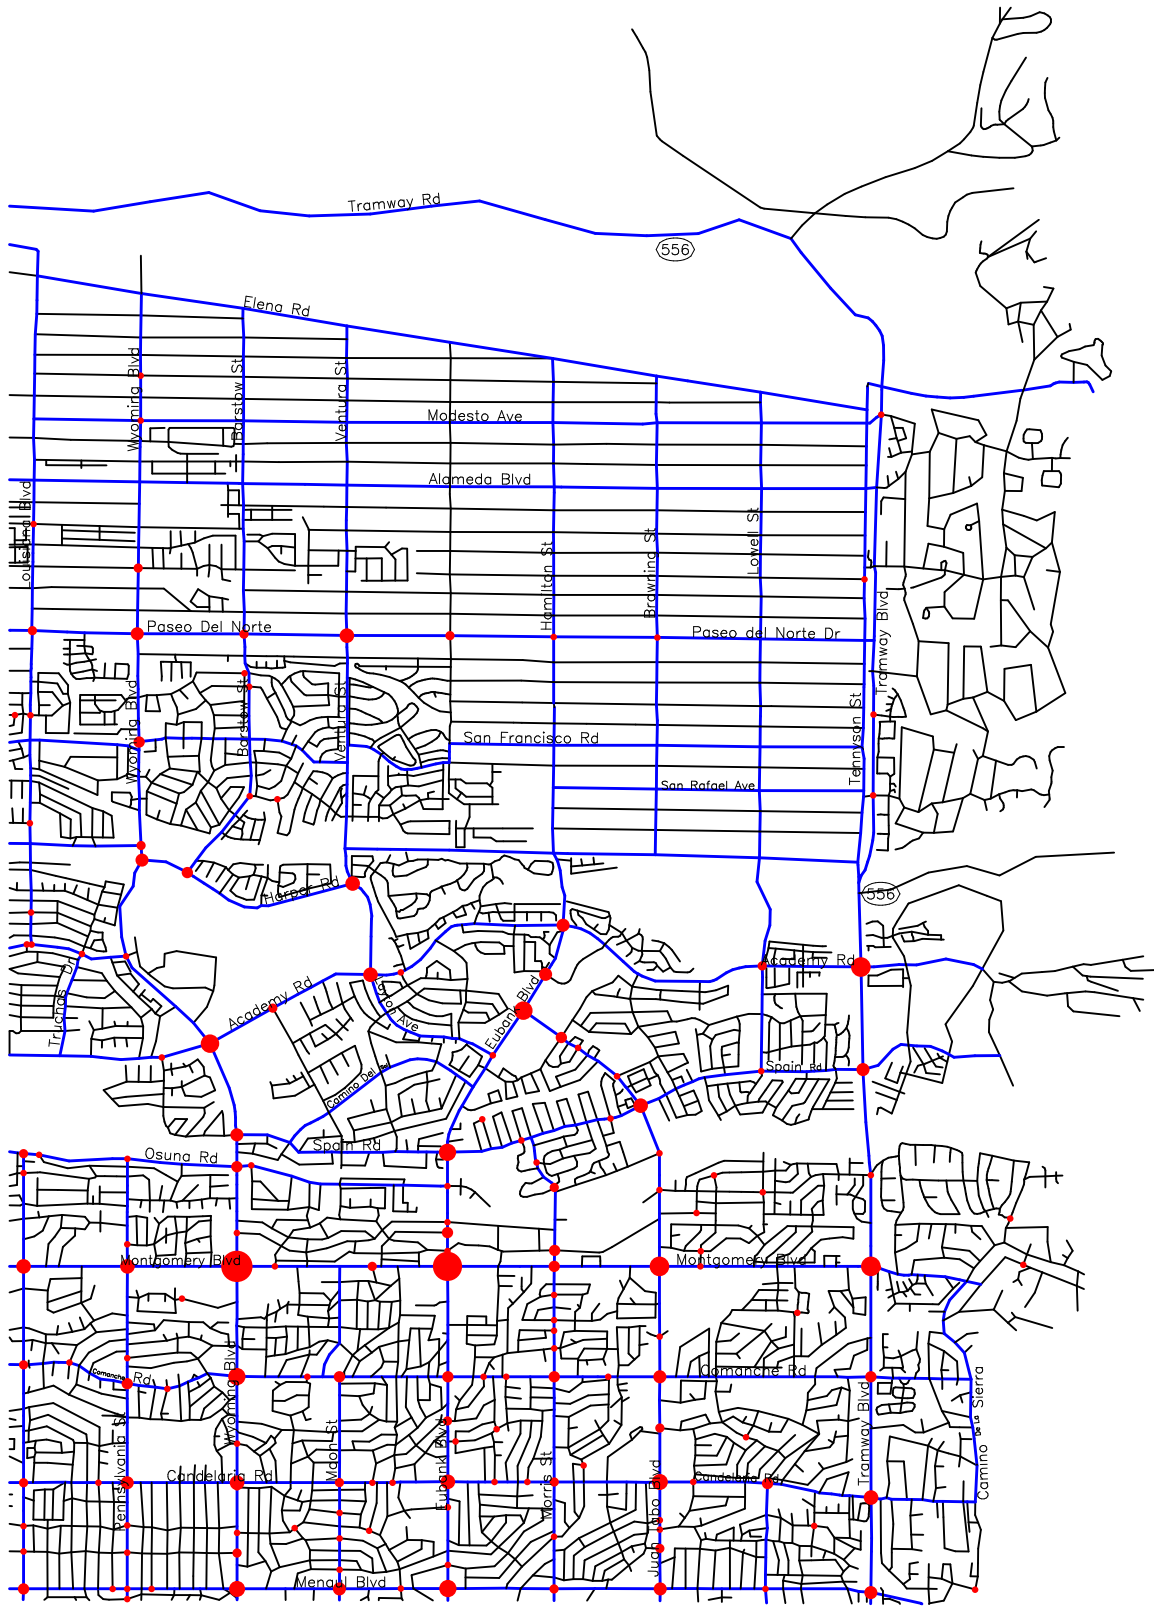

-- The Geographic Road Network Data Base --  
**Northeast Albuquerque, NM**  
**Alcohol-Involved Crash Locations**  
**Calendar Year 2003 - 2007**

Prepared for the New Mexico  
 Traffic Safety Bureau  
 Contract # C04950