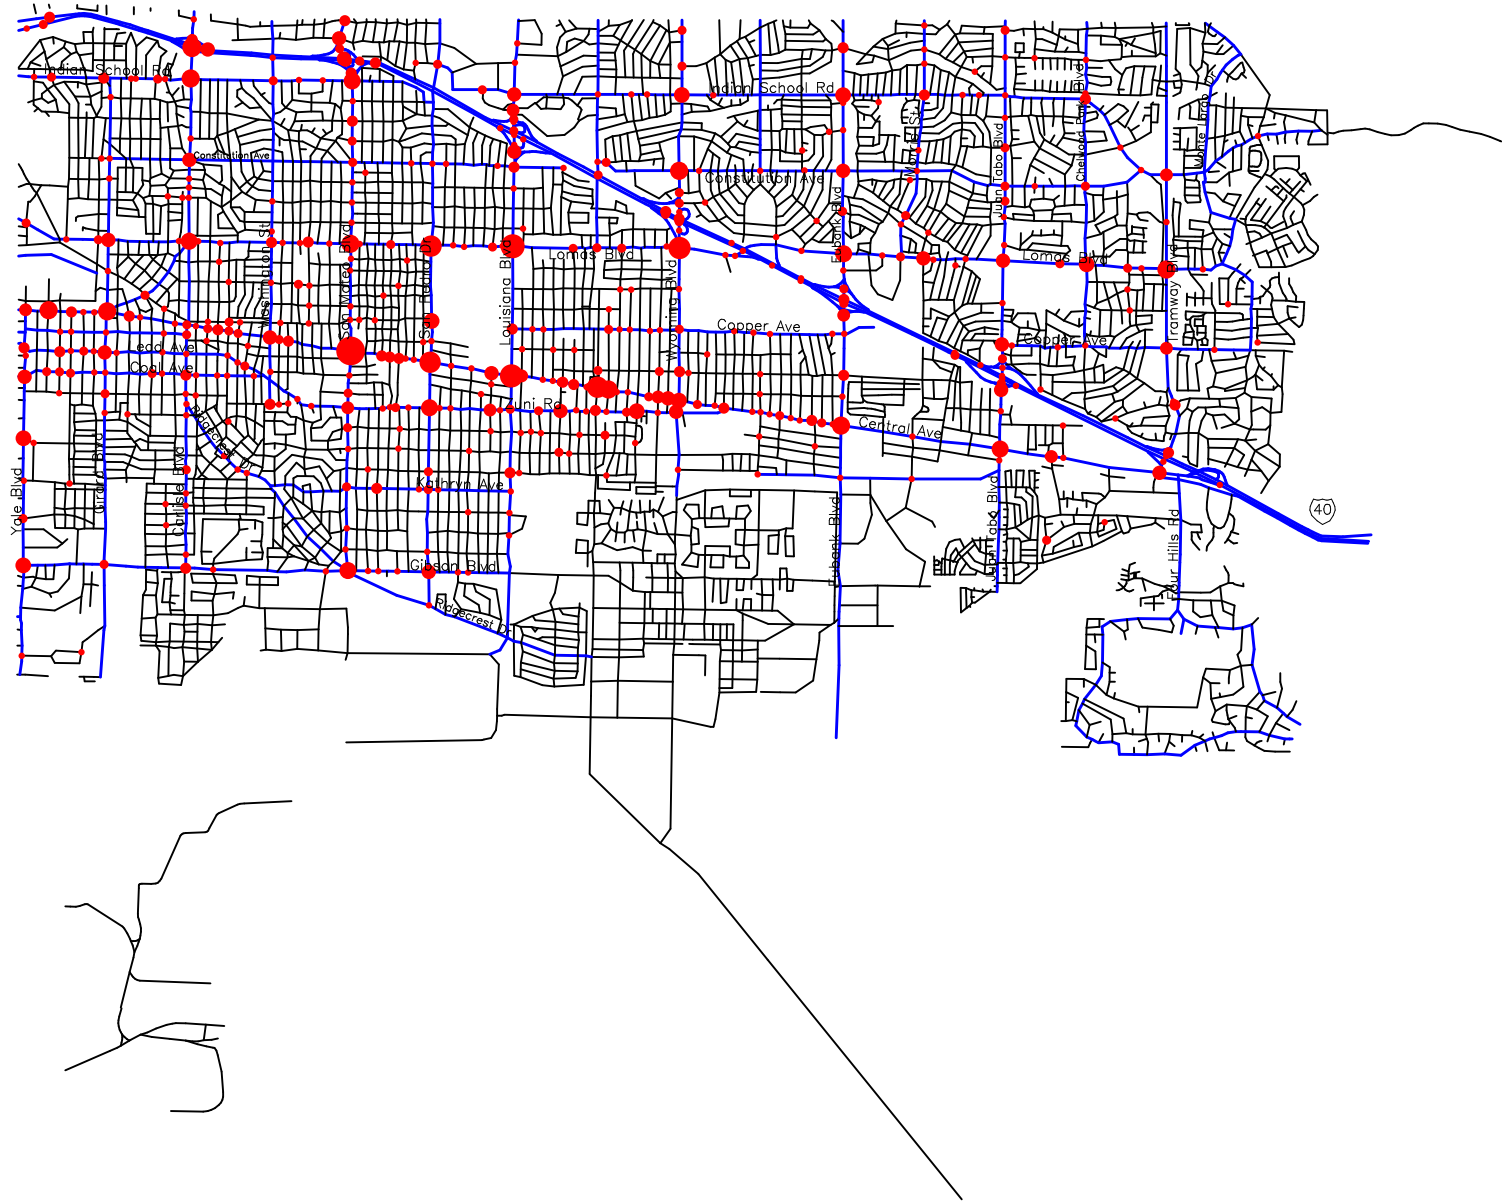

-- The Geographic Road Network Data Base --

# Southeast Albuquerque, NM Alcohol-Involved Crash Locations Calendar Year 2003 - 2007

- | Alcohol Crash Locations |                 |
|-------------------------|-----------------|
| •                       | One Crash       |
| •                       | Three Crashes   |
| •                       | Five Crashes    |
| •                       | Ten Crashes     |
| •                       | Fifteen Crashes |
| •                       | Twenty Crashes  |

Prepared for the New Mexico  
 Traffic Safety Bureau  
 Contract # C04950

DIVISION OF GOVERNMENT RESEARCH  
 The University of New Mexico  
 (505) 277-3305      09/22/08

0      2000      4000      6000      8000  
 feet