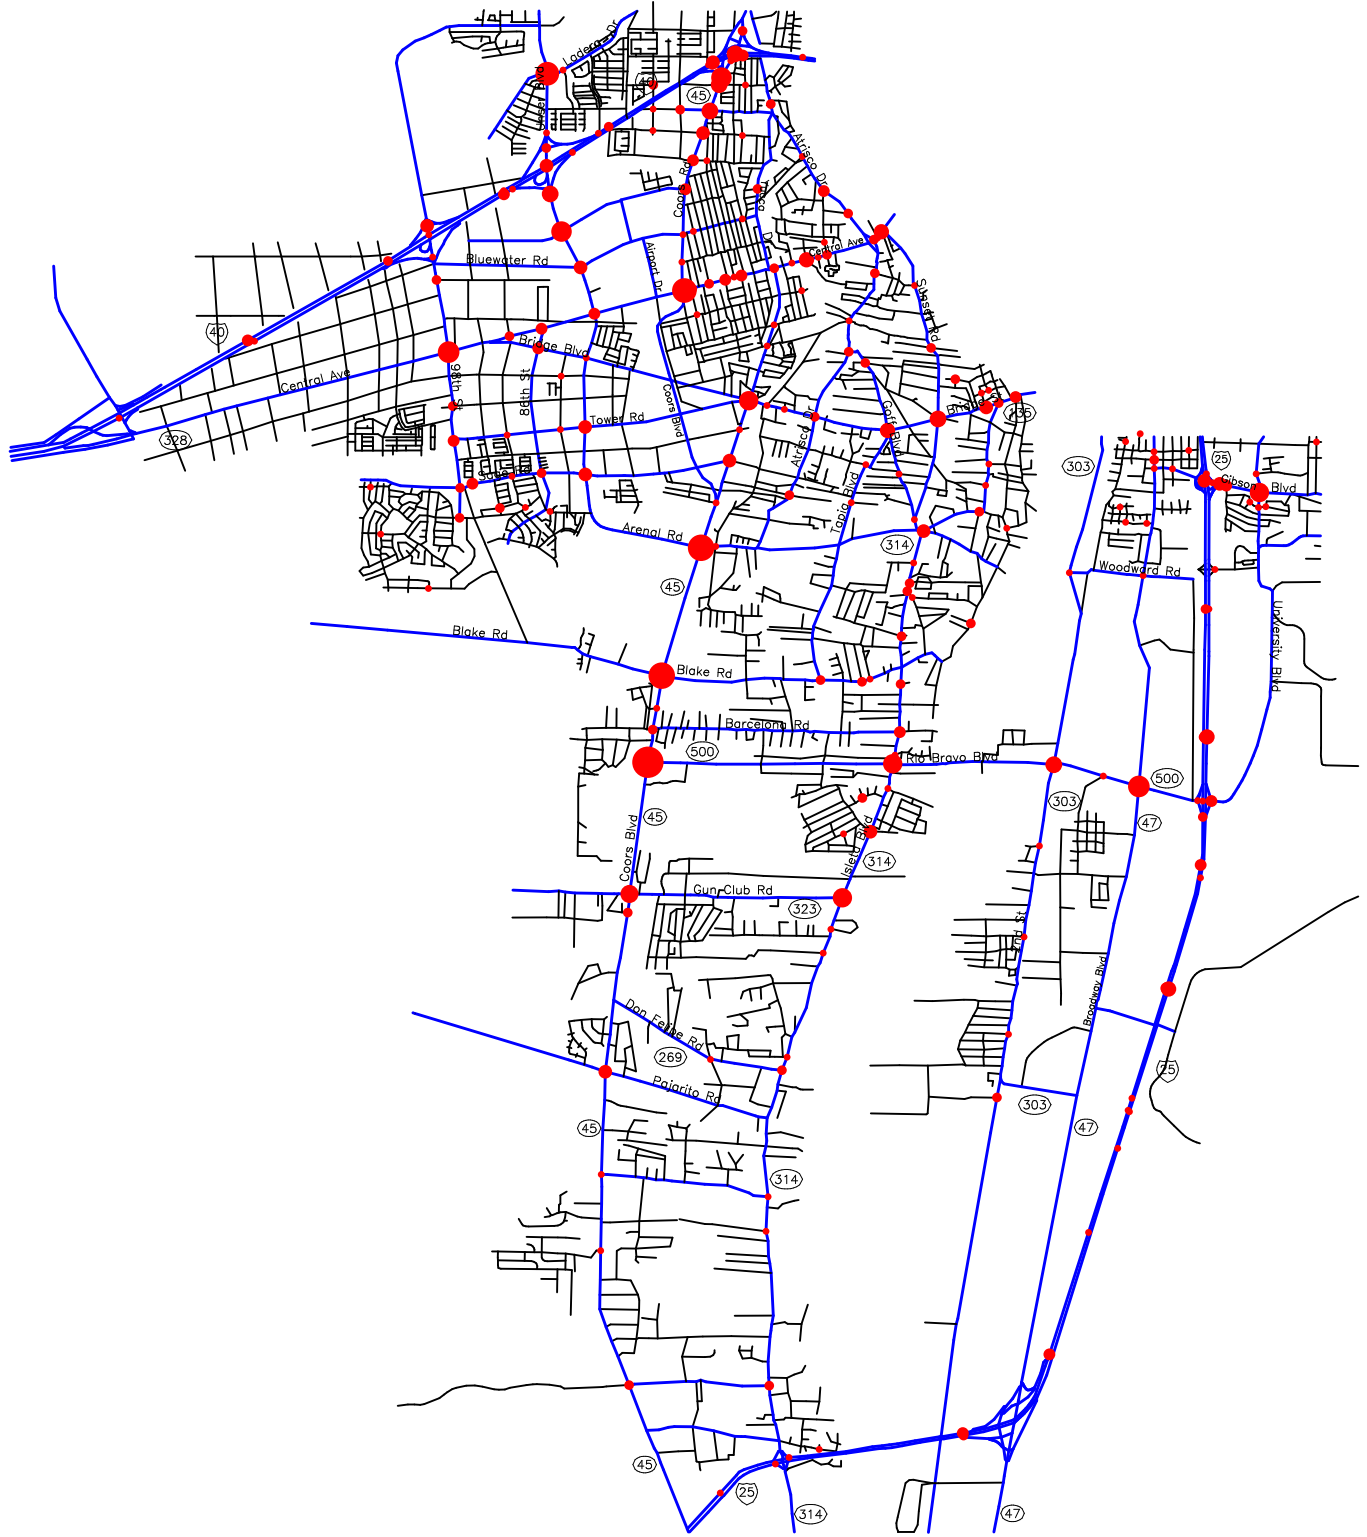

Southwest Albuquerque, NM

Alcohol-Involved Crash Locations

Calendar Year 2003 - 2007

- | Alcohol Crash Locations | |
|------------------------------------------------------|--------------------|
| ● | One Crash |
| ● | Five Crashes |
| ● | Ten Crashes |
| ● | Fifteen Crashes |
| ● | Twenty-one Crashes |

Prepared for the New Mexico
Traffic Safety Bureau
Contract # C04950

DIVISION OF GOVERNMENT RESEARCH
The University of New Mexico
(505) 277-3305 09/22/08

0 2000 4000 6000 8000
feet