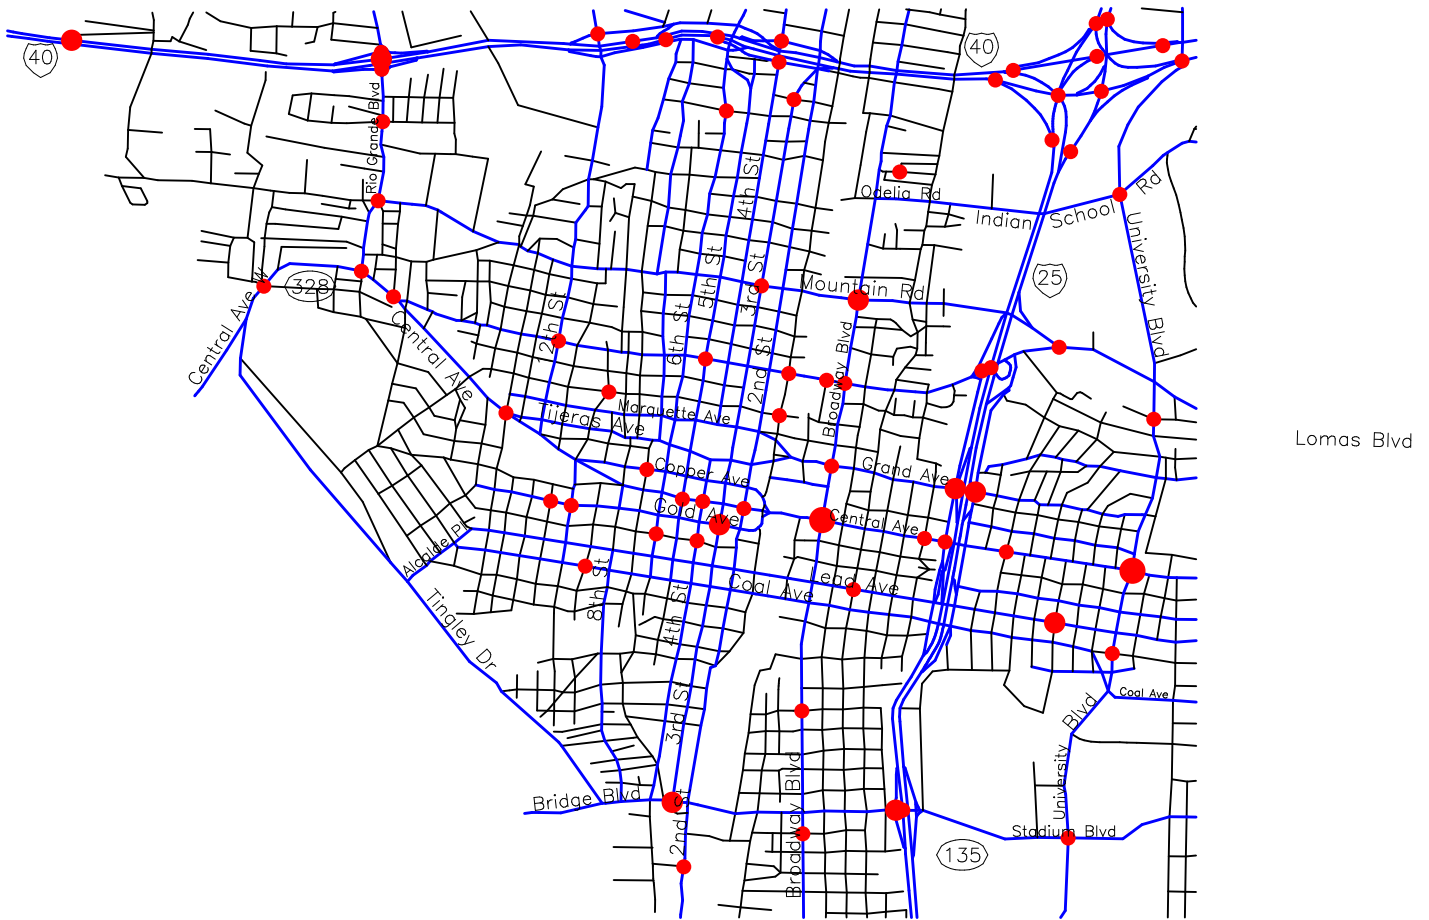

-- The Geographic Road Network Data Base --

Downtown Albuquerque, NM Alcohol-Involved Crash Locations Calendar Year 2007

Alcohol Crash Locations	
●	One Crash
●	Two Crashes
●	Three Crashes

Prepared for the New Mexico
Traffic Safety Bureau
Contract # C04950