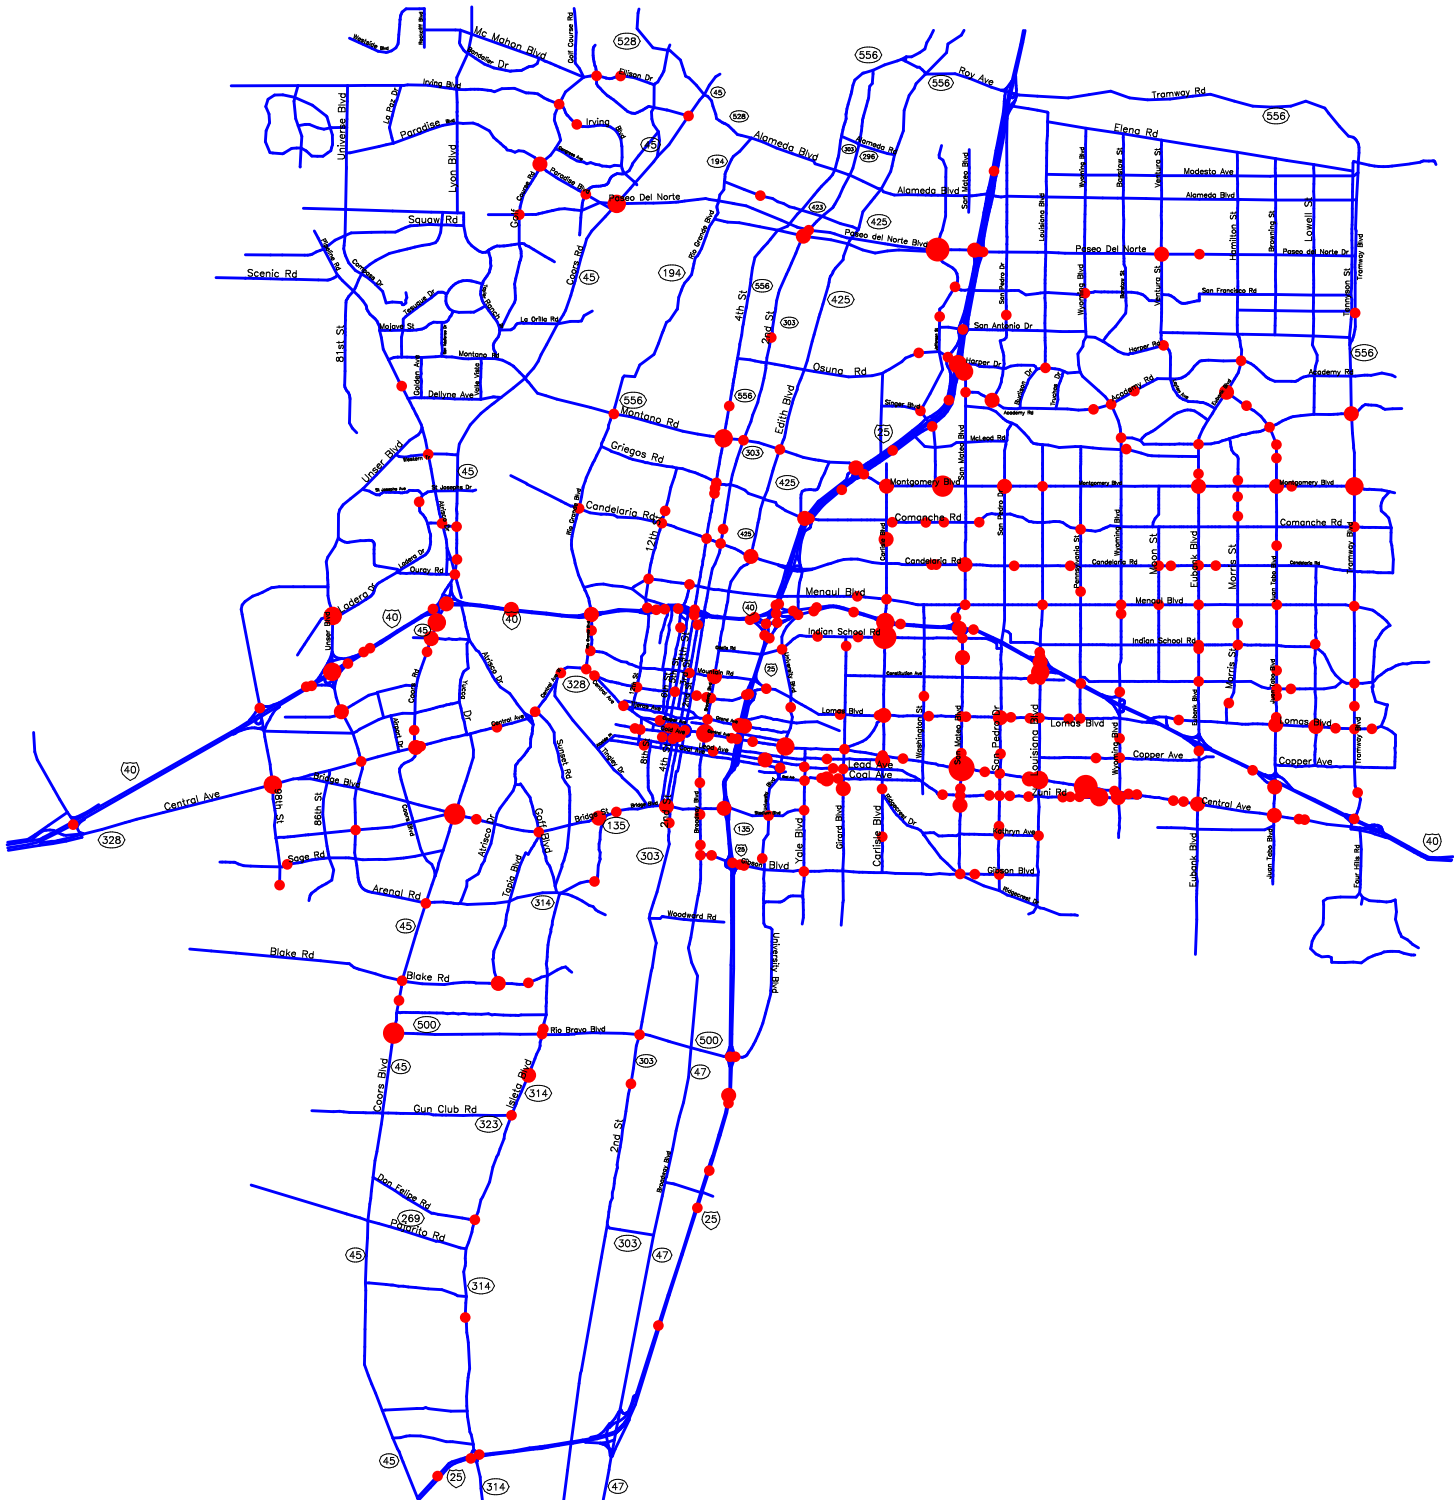

-- The Geographic Road Network Data Base --
City of Albuquerque, NM – Major Roads
Alcohol-Involved Crash Locations
Calendar Year 2007

- | Alcohol Crash Locations | |
|-------------------------|---------------|
| ● | One Crash |
| ● | Two Crashes |
| ● | Three Crashes |
| ● | Four Crashes |
| ● | Five Crashes |
| ● | Six Crashes |

Prepared for the New Mexico
 Traffic Safety Bureau
 Contract # C04950

DIVISION OF GOVERNMENT RESEARCH
 The University of New Mexico
<http://www.unm.edu/~dgrint>
 (505) 277-3305 11/21/08

0 0.5 1 1.5 2 2.5 3
 miles