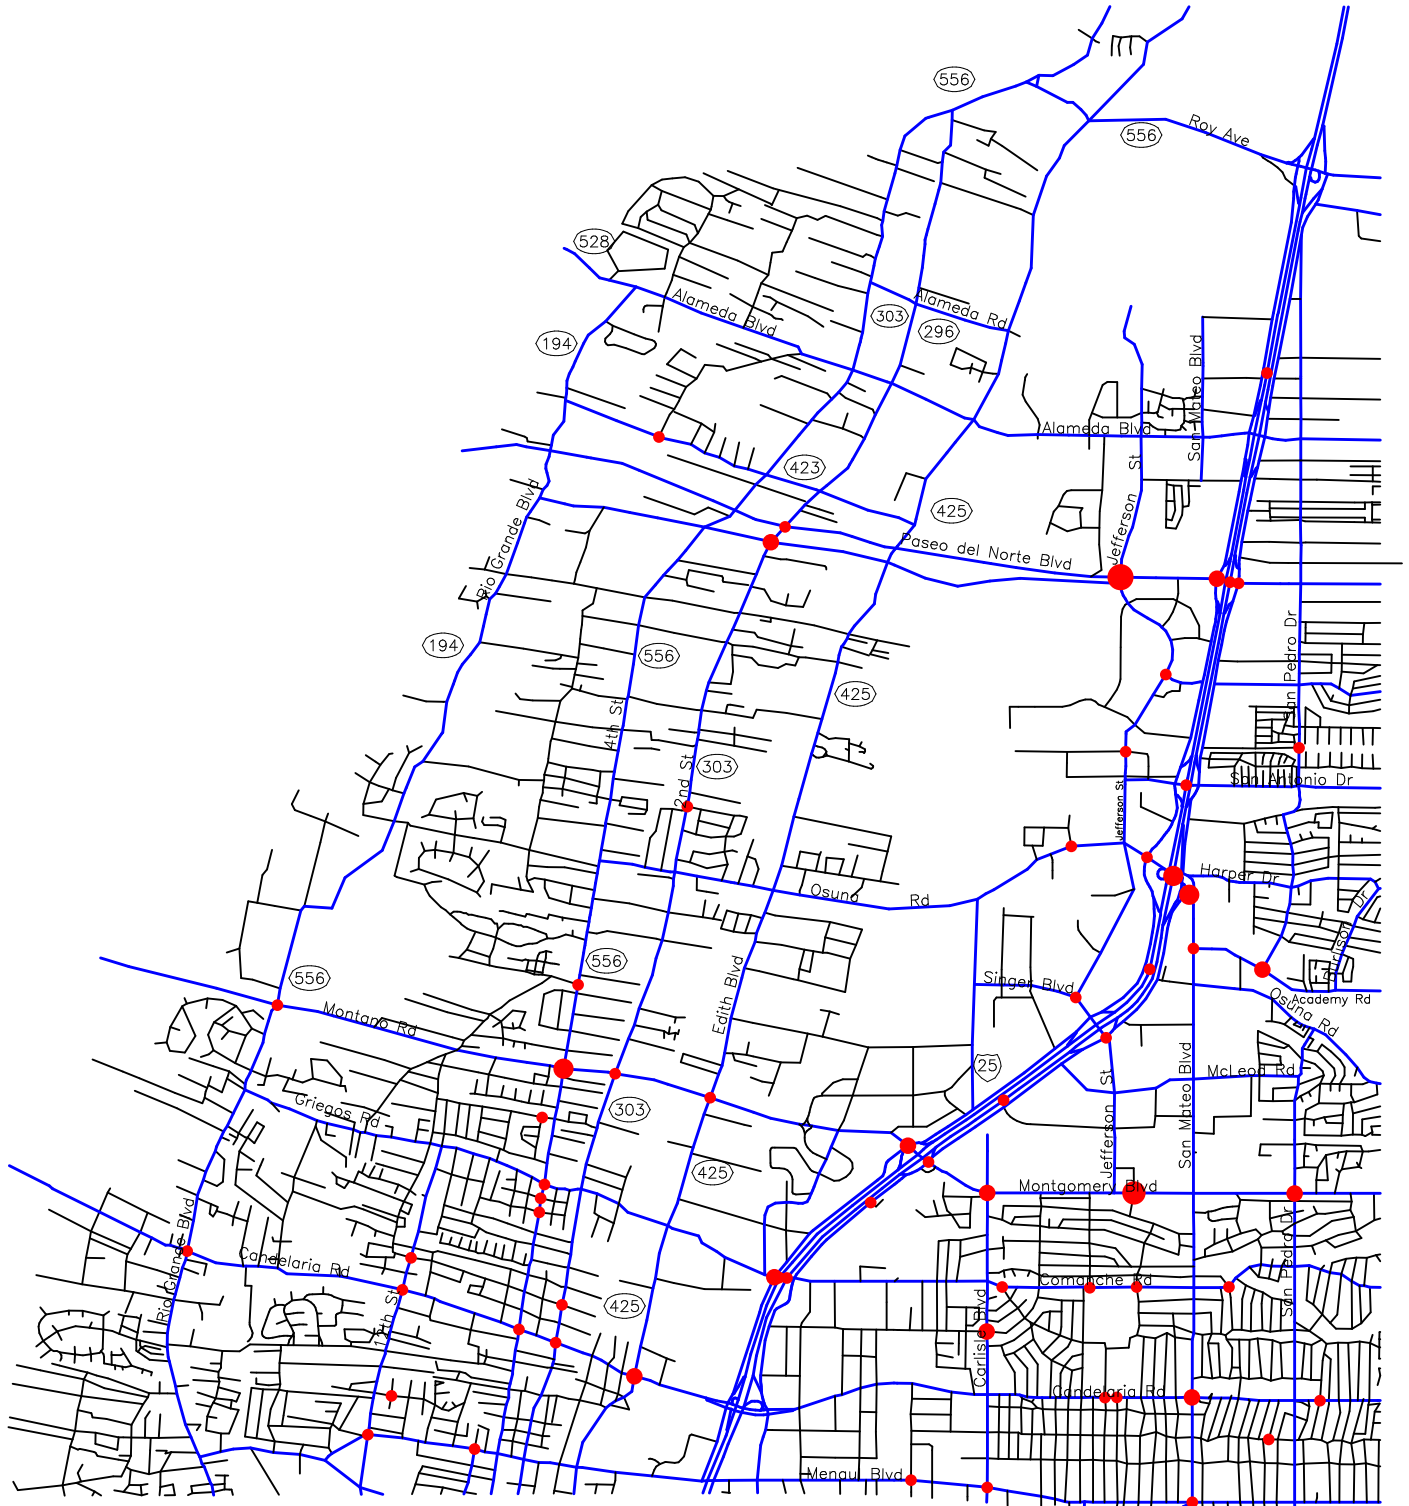

North Central Albuquerque, NM

Alcohol-Involved Crash Locations

Calendar Year 2007

- Alcohol Crash Locations**
- One Crash
 - Two Crashes
 - Three Crashes
 - Four Crashes
 - Five Crashes

Prepared for the New Mexico
Traffic Safety Bureau
Contract # C04950