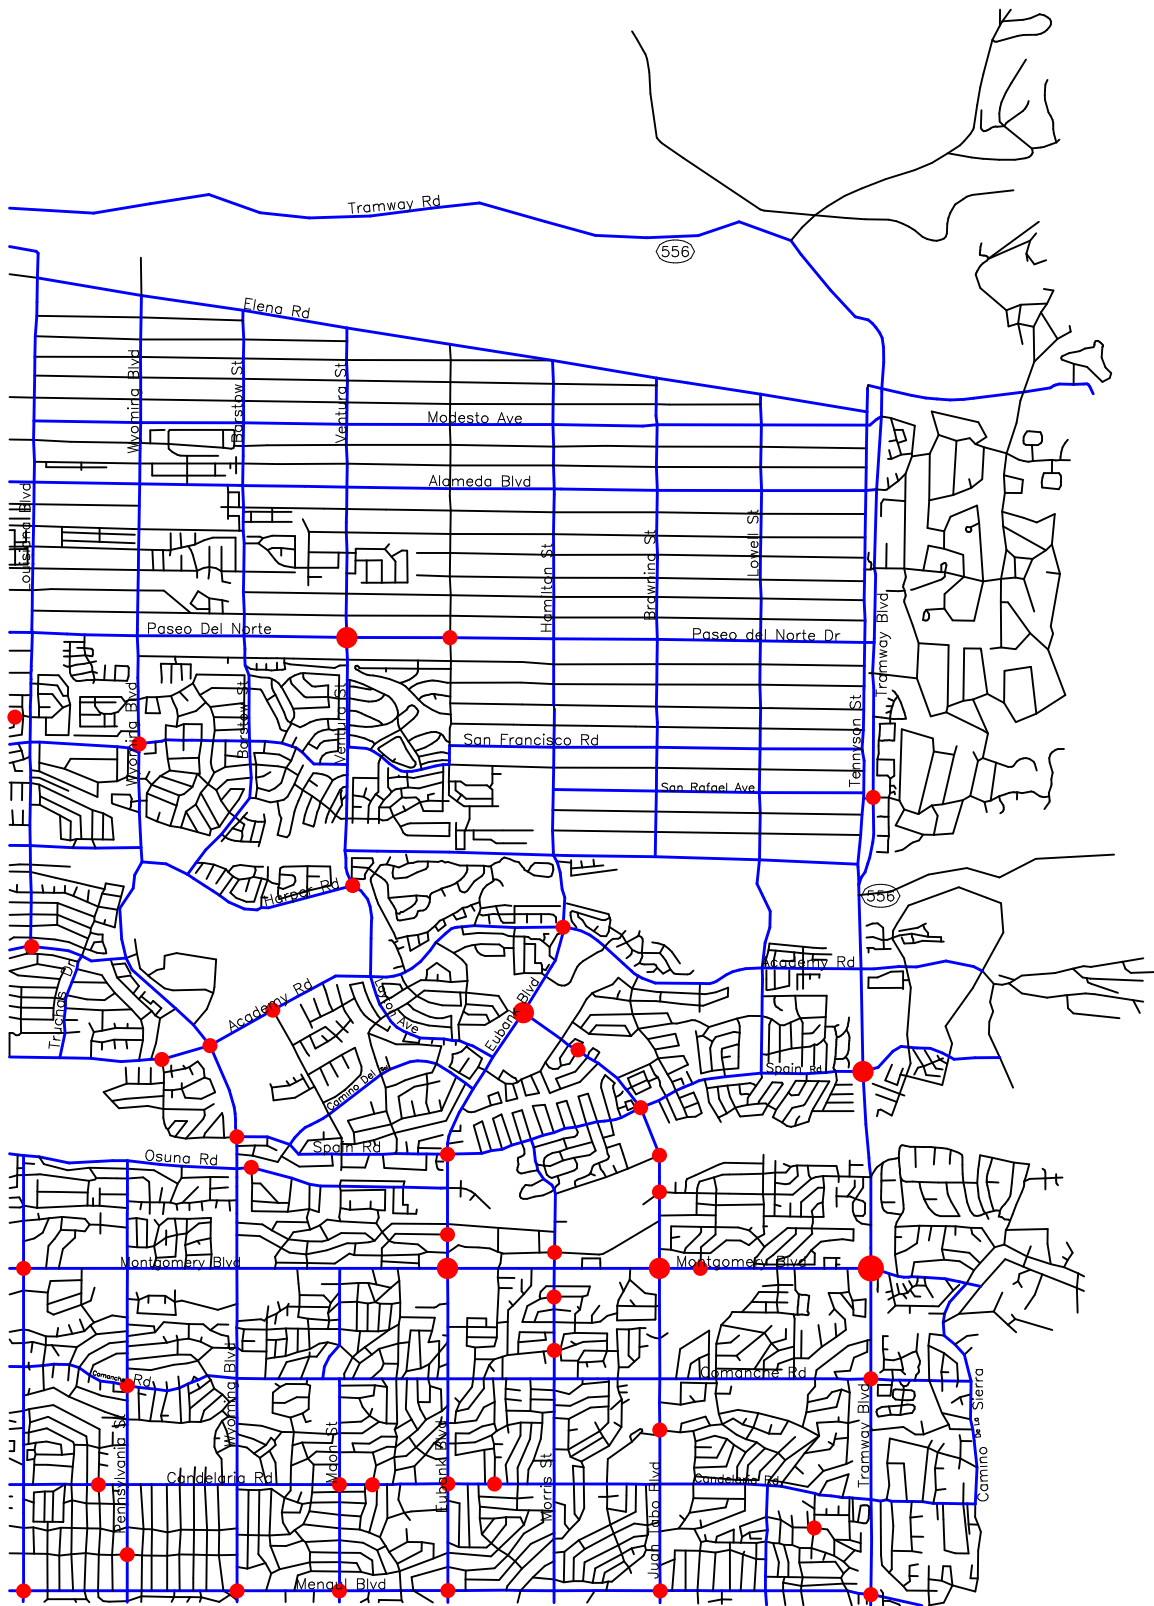

-- The Geographic Road Network Data Base --
Northeast Albuquerque, NM
Alcohol-Involved Crash Locations
Calendar Year 2007

- Alcohol Crash Locations**
- One Crash
 - Two Crashes
 - Three Crashes

Prepared for the New Mexico
 Traffic Safety Bureau
 Contract # C04950

DIVISION OF GOVERNMENT RESEARCH
 The University of New Mexico
 (505) 277-3305 09/22/08

0 1000 2000 3000 4000 5000
feet