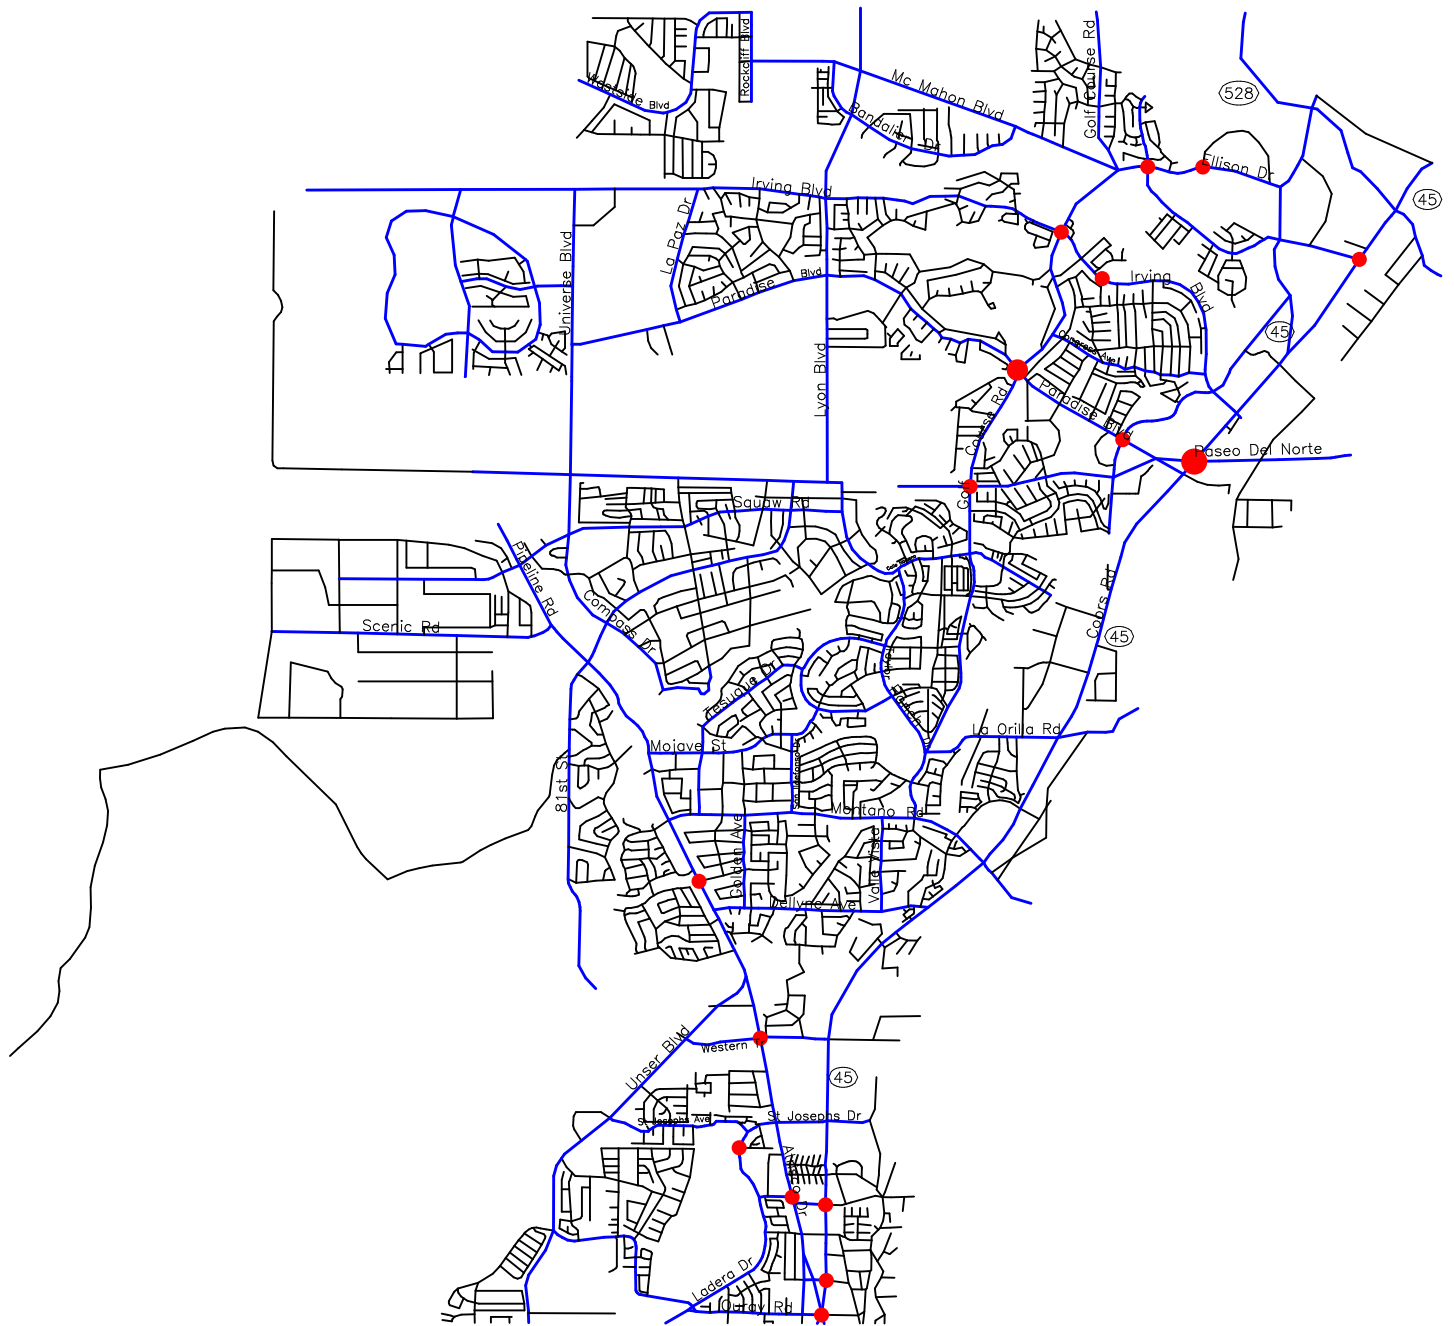

-- The Geographic Road Network Data Base --

Northwest Albuquerque, NM

Alcohol-Involved Crash Locations

Calendar Year 2007

- | Alcohol Crash Locations | |
|--|---------------|
| ● | One Crash |
| ● | Two Crashes |
| ● | Three Crashes |

Prepared for the New Mexico
Traffic Safety Bureau
Contract # C04950

DIVISION OF GOVERNMENT RESEARCH
The University of New Mexico
(505) 277-3305 09/22/08