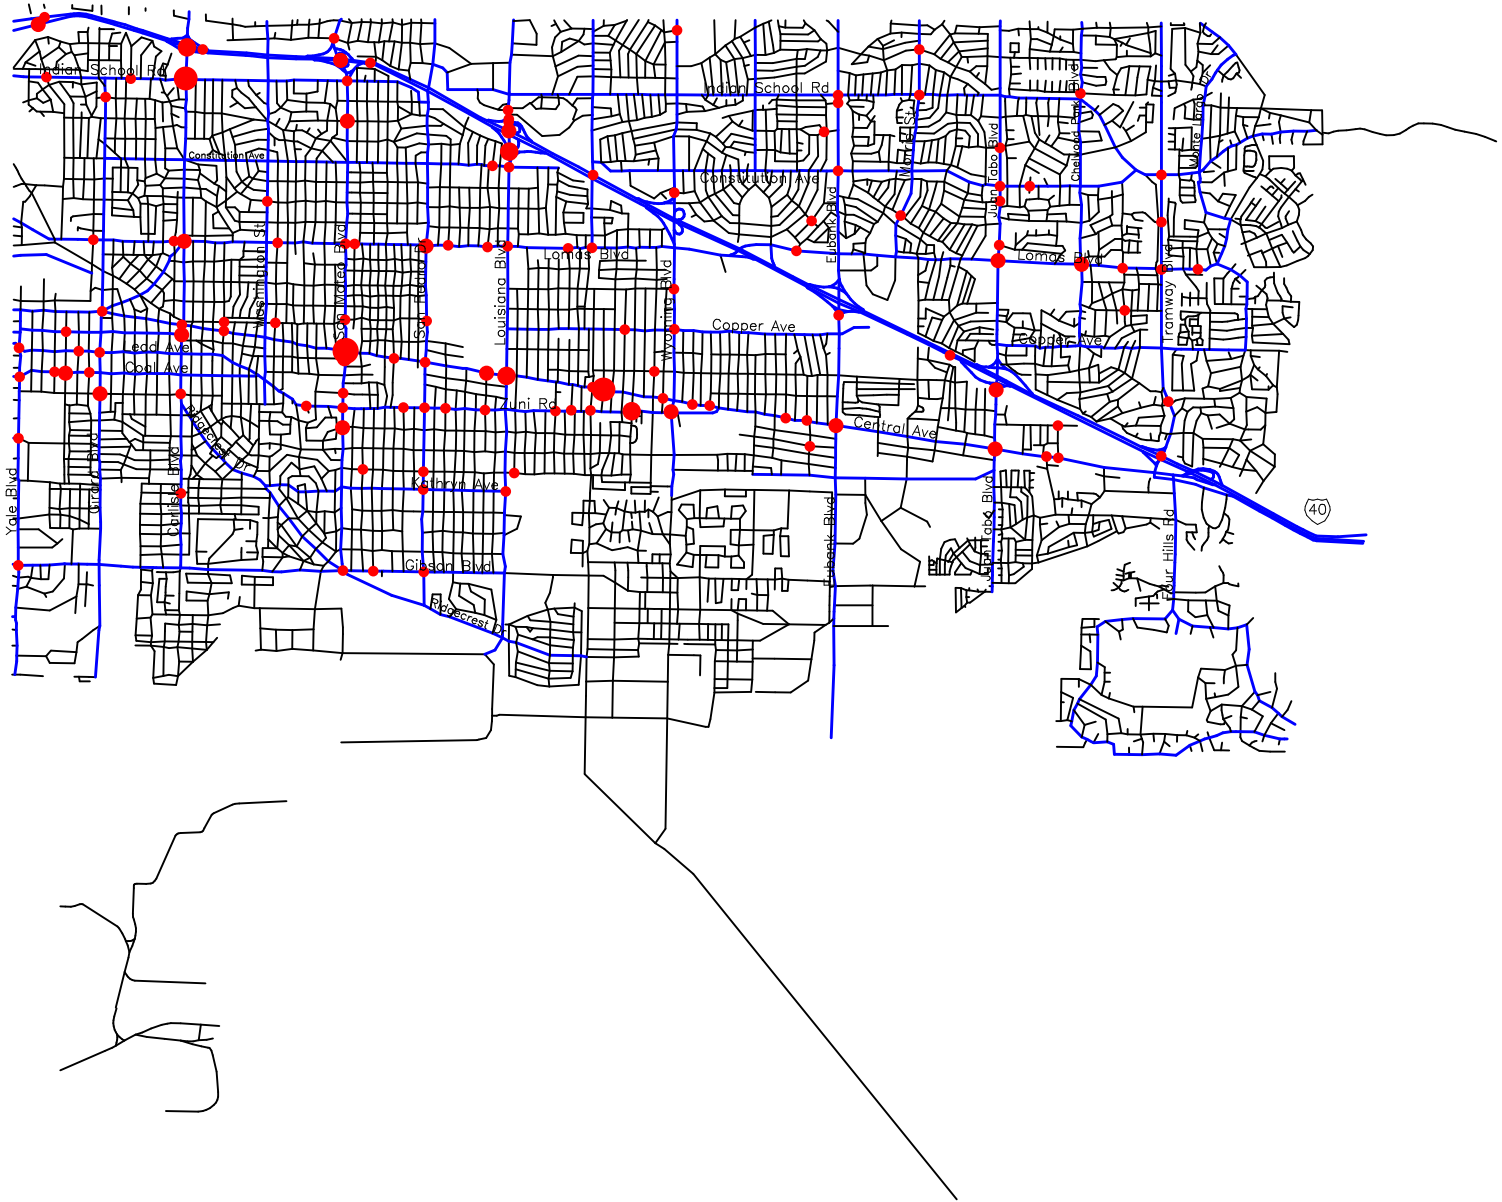

-- The Geographic Road Network Data Base --

Southeast Albuquerque, NM Alcohol-Involved Crash Locations Calendar Year 2007

- | Alcohol Crash Locations | |
|-------------------------|---------------|
| ● | One Crash |
| ● | Two Crashes |
| ● | Three Crashes |
| ● | Four Crashes |
| ● | Five Crashes |
| ● | Six Crashes |

Prepared for the New Mexico
 Traffic Safety Bureau
 Contract # C04950

DIVISION OF GOVERNMENT RESEARCH
 The University of New Mexico
 (505) 277-3305 09/22/08