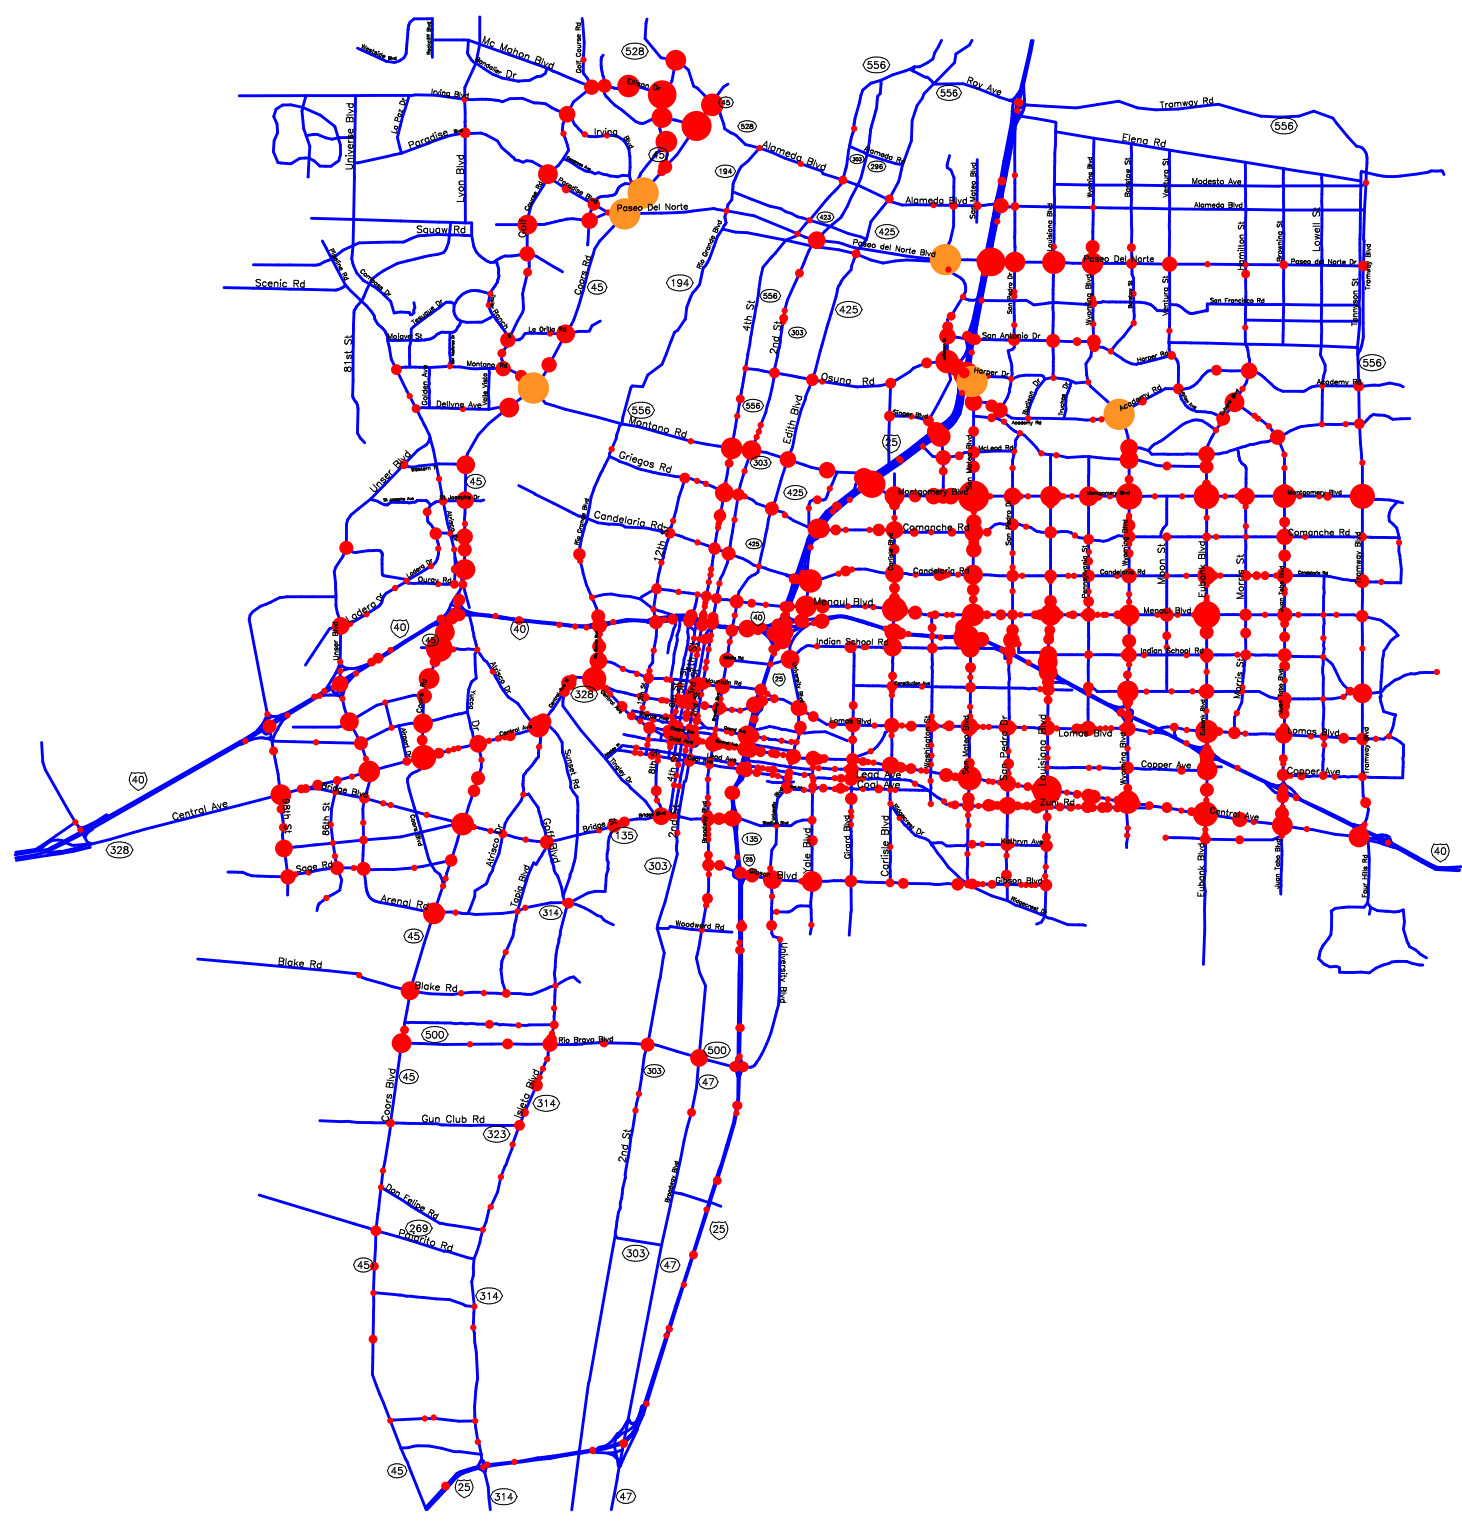

-- The Geographic Road Network Data Base --
**City of Albuquerque, NM – Major Roads
 Fatal and Injury Crash Locations
 Calendar Year 2007**

- Fatal and Injury Crash Locations**
- One Crash
 - Five Crashes
 - Ten Crashes
 - Fifteen Crashes
 - Twenty Crashes
 - Over Twenty-five Crashes (max=36)

Prepared for the New Mexico
 Traffic Safety Bureau
 Contract # C04950

DIVISION OF GOVERNMENT RESEARCH
 The University of New Mexico
<http://www.unm.edu/~dgrint>
 (505) 277-3305 11/21/08

0 0.5 1 1.5 2 2.5 3
 miles