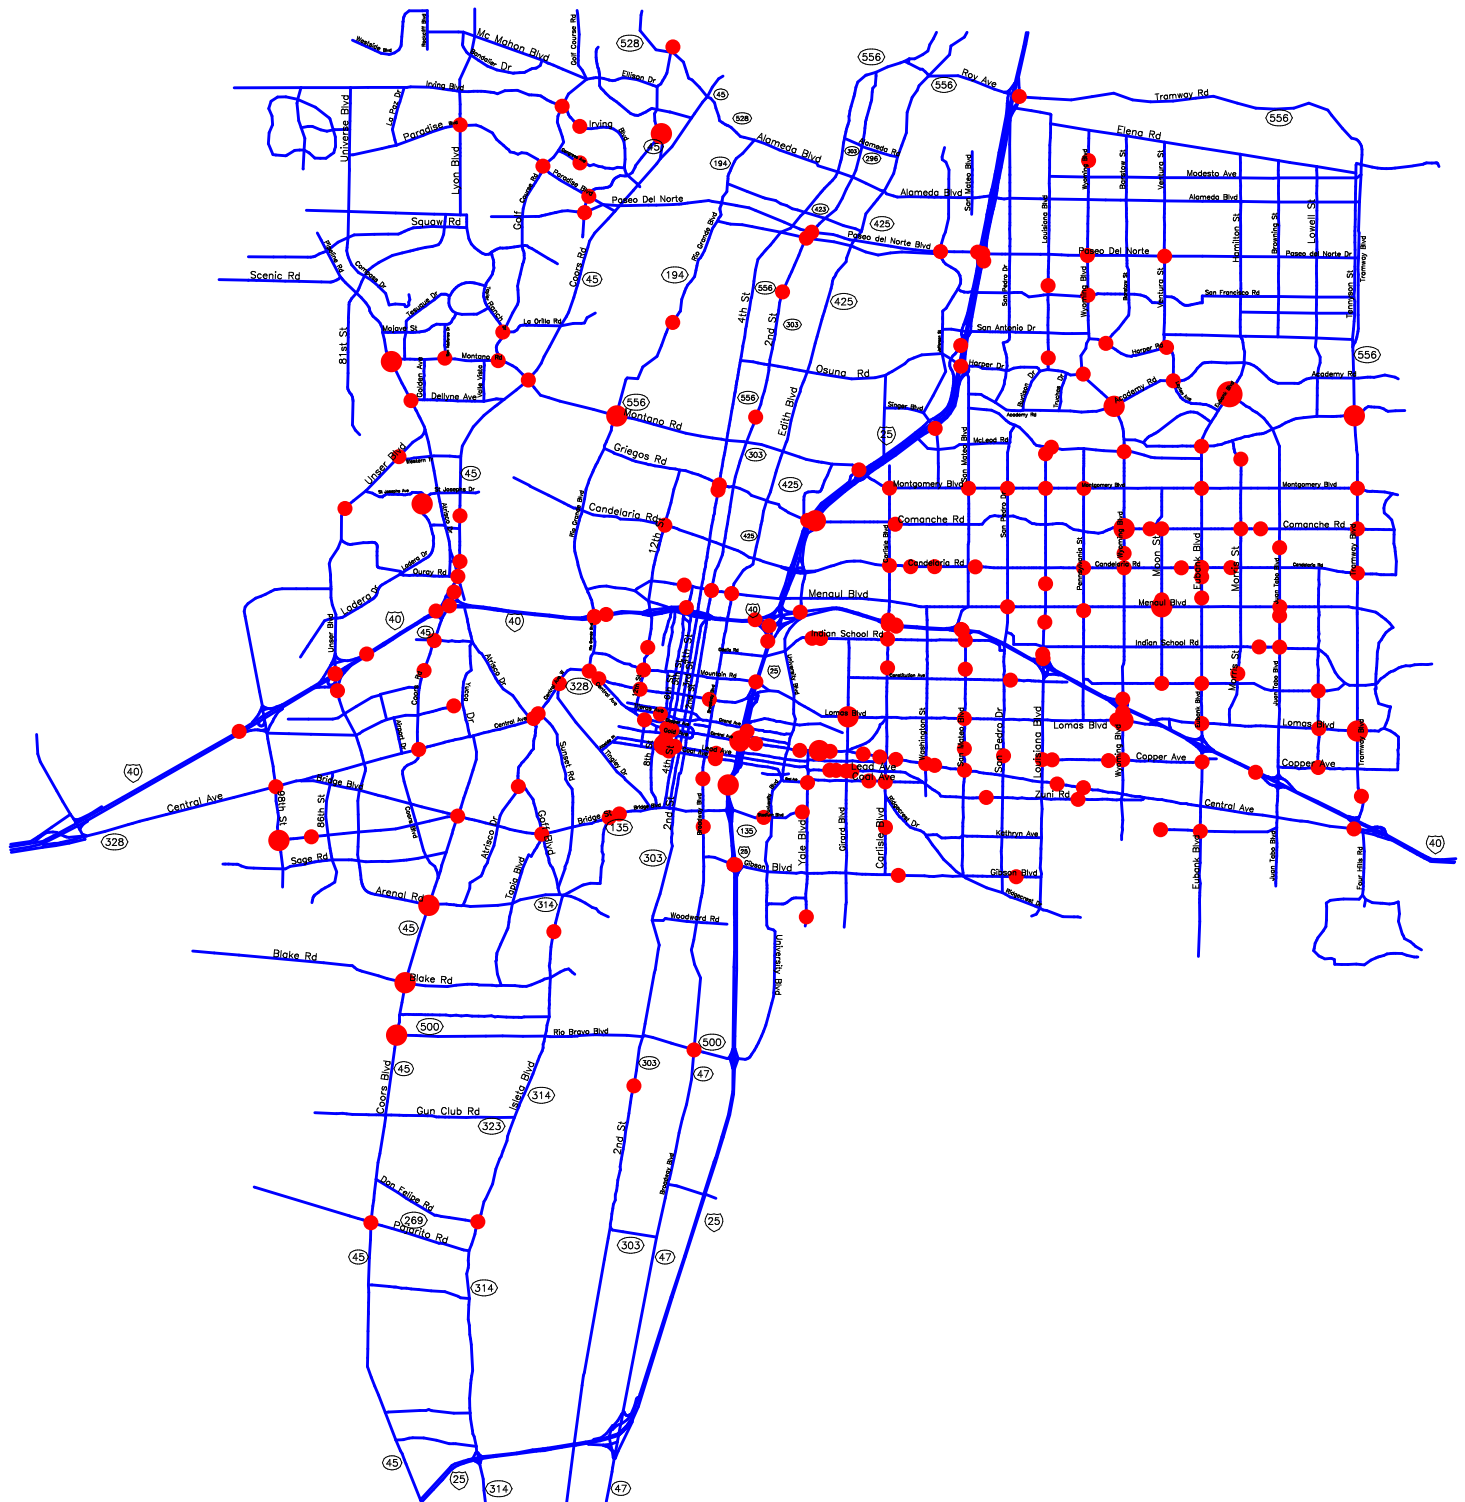

Albuquerque, NM – Major Roads Teenage Alcohol-Involved Crash Locations Calendar Year 2003 – 2007

- Alcohol Crash Locations
- One Crash
 - Two Crashes
 - Three Crashes

Prepared for the New Mexico
Traffic Safety Bureau
Contract # C04950