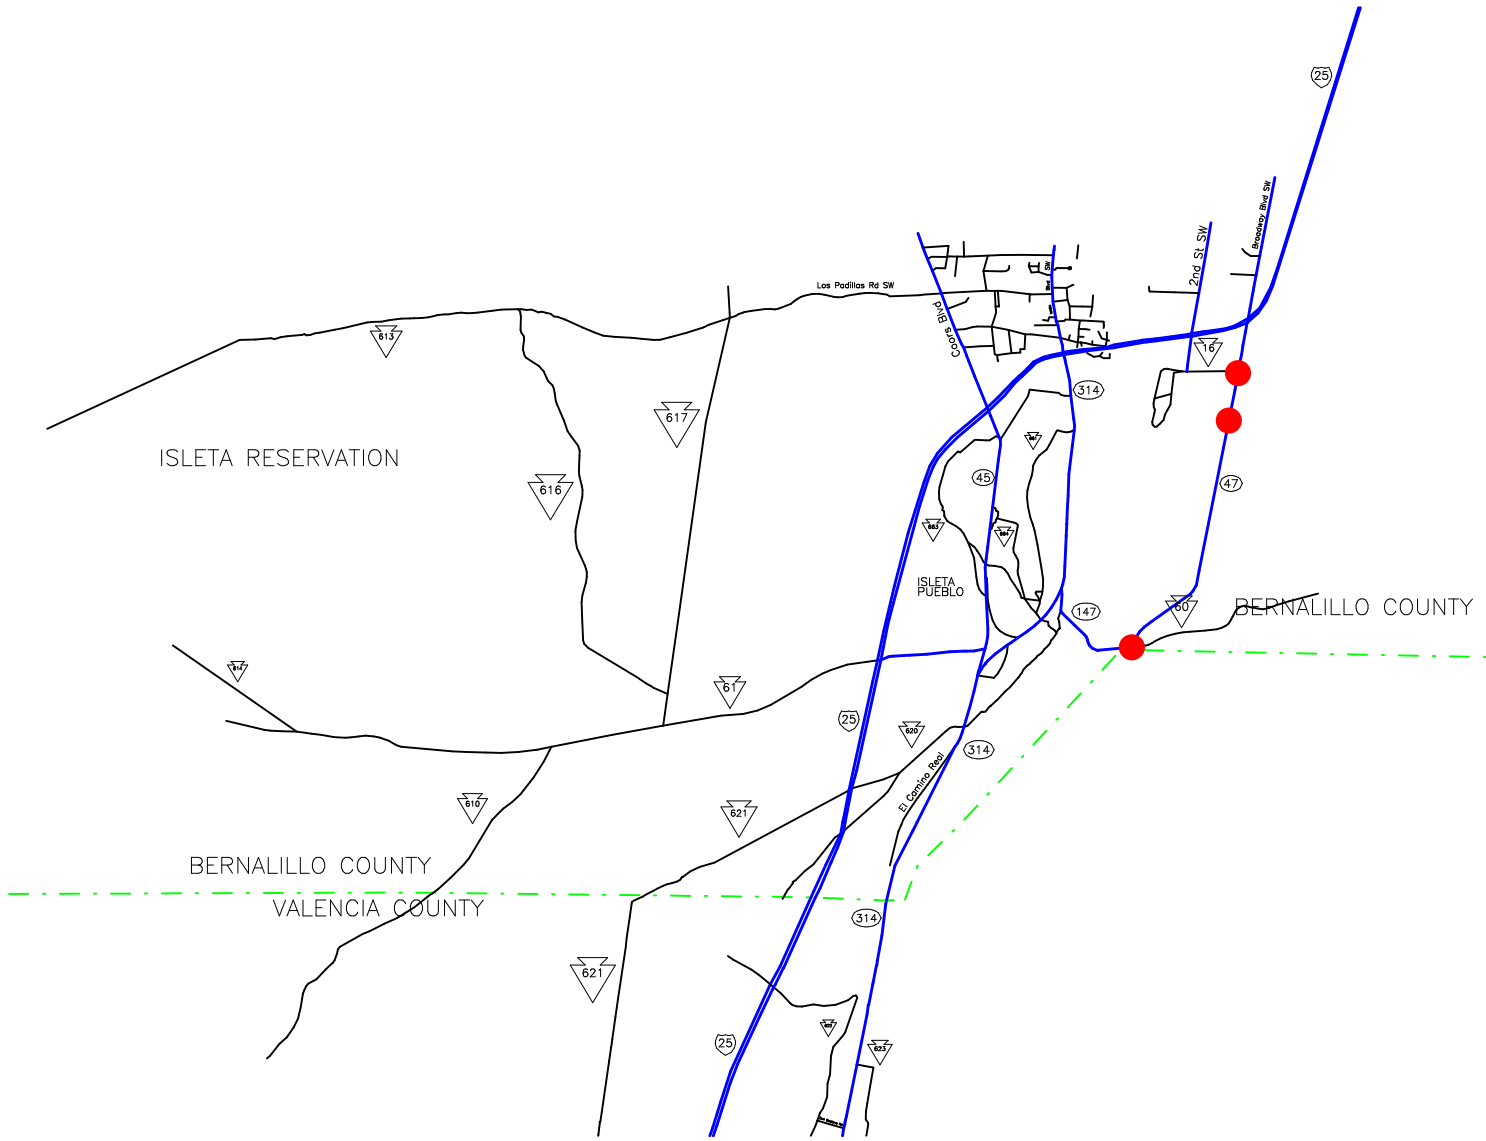

-- The Geographic Road Network Data Base --

Isleta Pueblo, NM & Vicinity

Alcohol-Involved Crash Locations

Calendar Year 2007

Alcohol Crash Locations
 ● One Crash

Prepared for the New Mexico
 Traffic Safety Bureau
 Contract # C04950