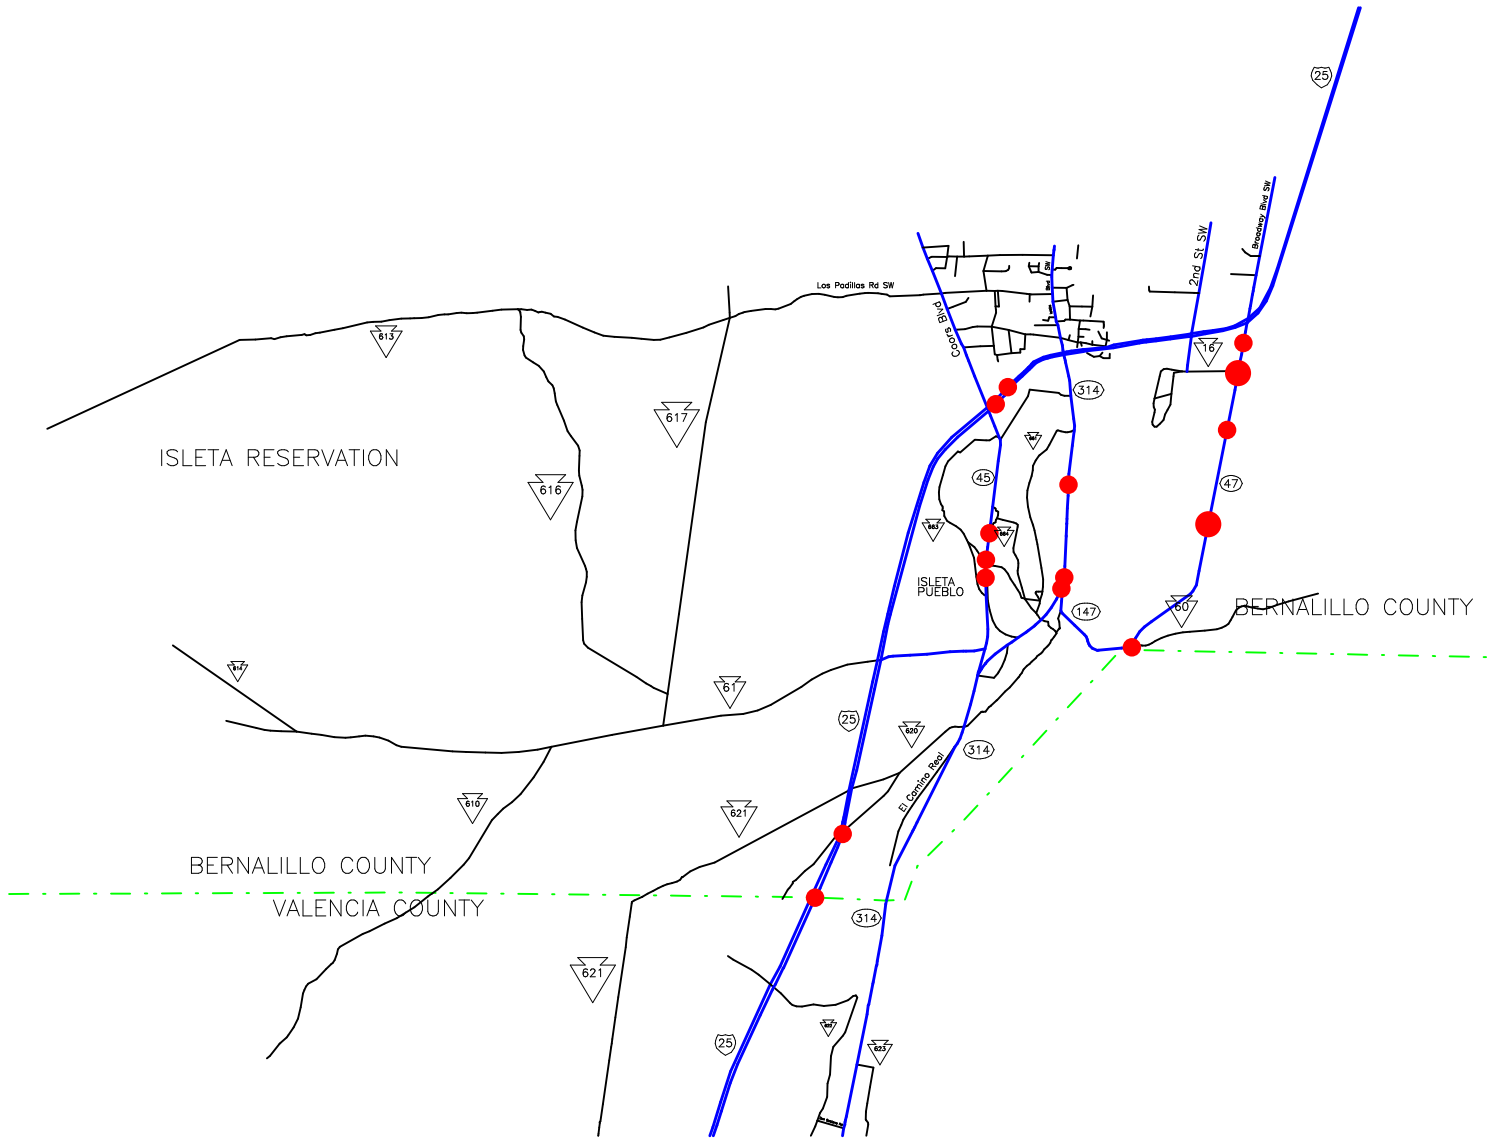

-- The Geographic Road Network Data Base --  
**Isleta Pueblo, NM & Vicinity**  
**Fatal and Injury Crash Locations**  
**Calendar Year 2007**

Fatal and Injury Crash Locations

- One Crash
- Two Crashes

Prepared for the New Mexico  
 Traffic Safety Bureau  
 Contract # C04950