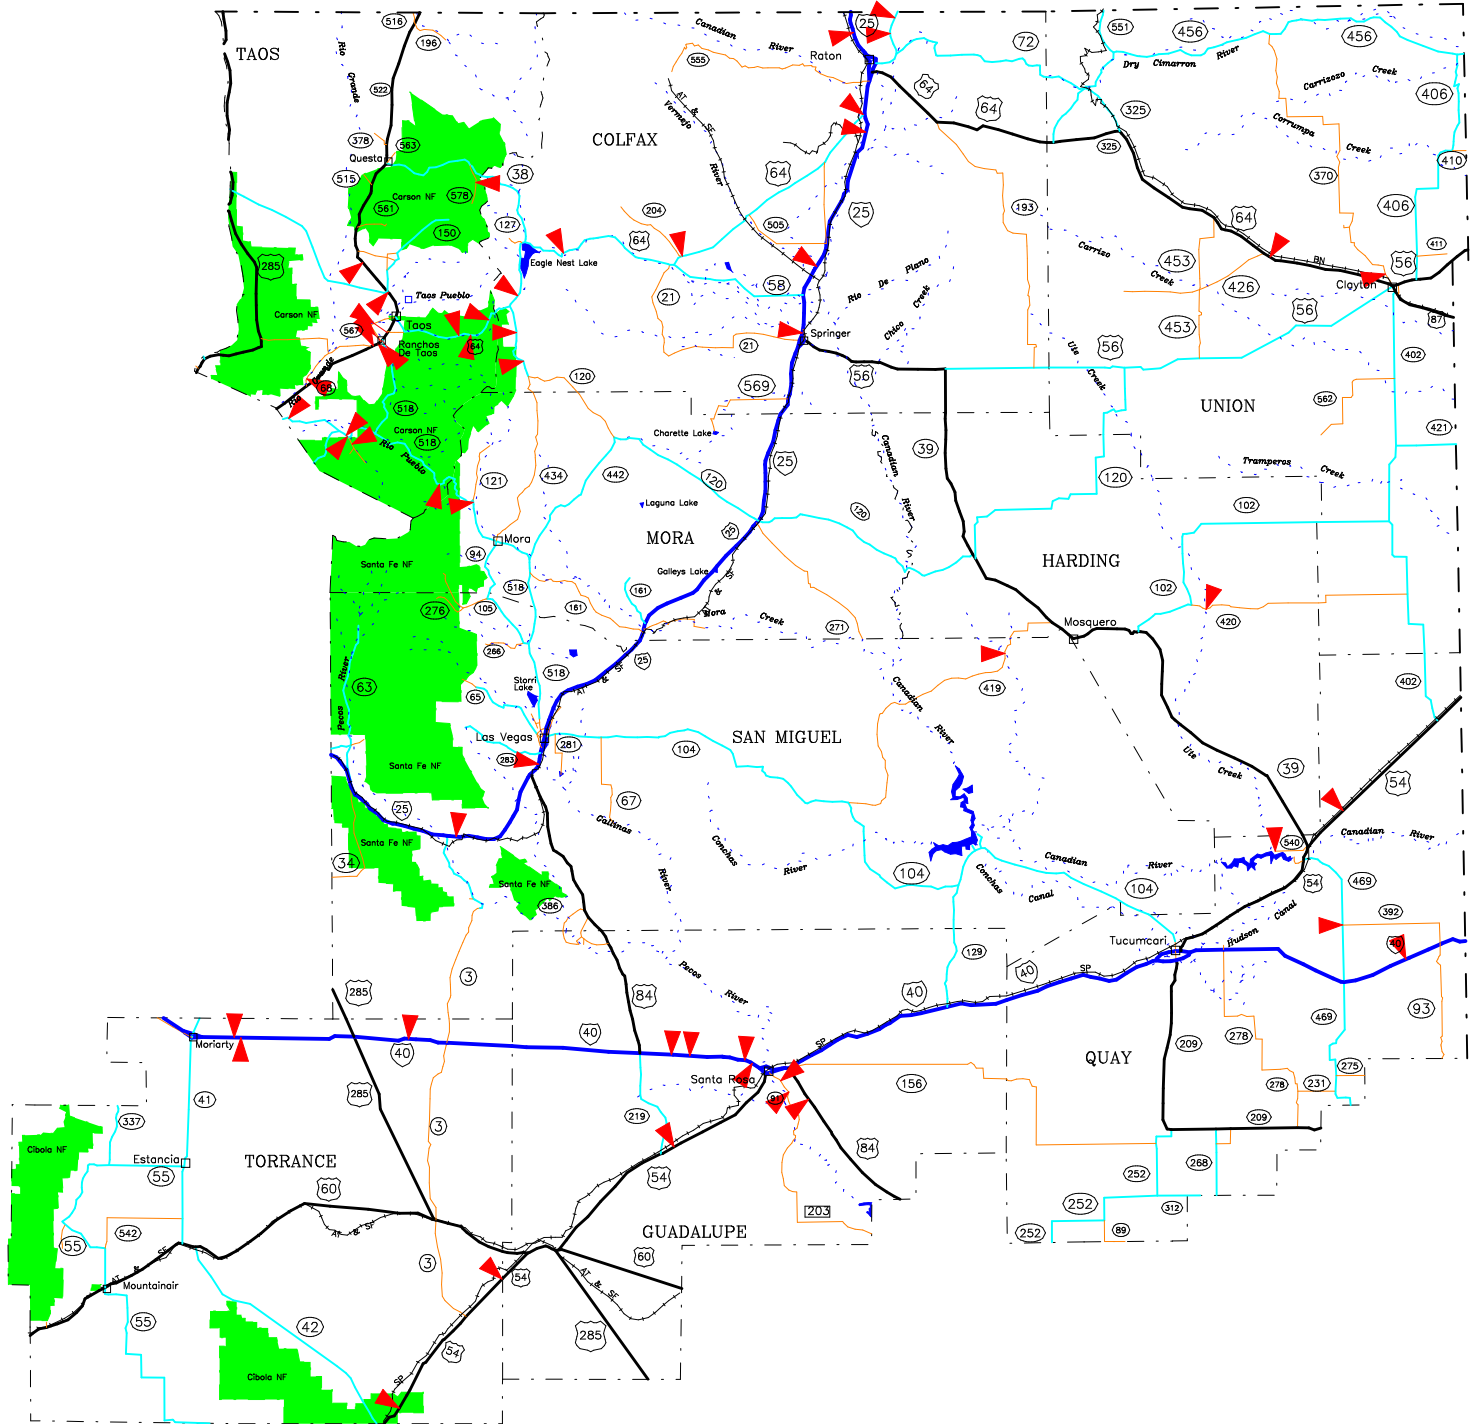

Northeastern New Mexico 2006 ALCOHOL CRASH LOCATIONS New Mexico State Highway System

Alcohol Crash Location	Railroad
Interstate	River
Primary Roads	Lake
Secondary Roads	National Forest
Other State Roads	