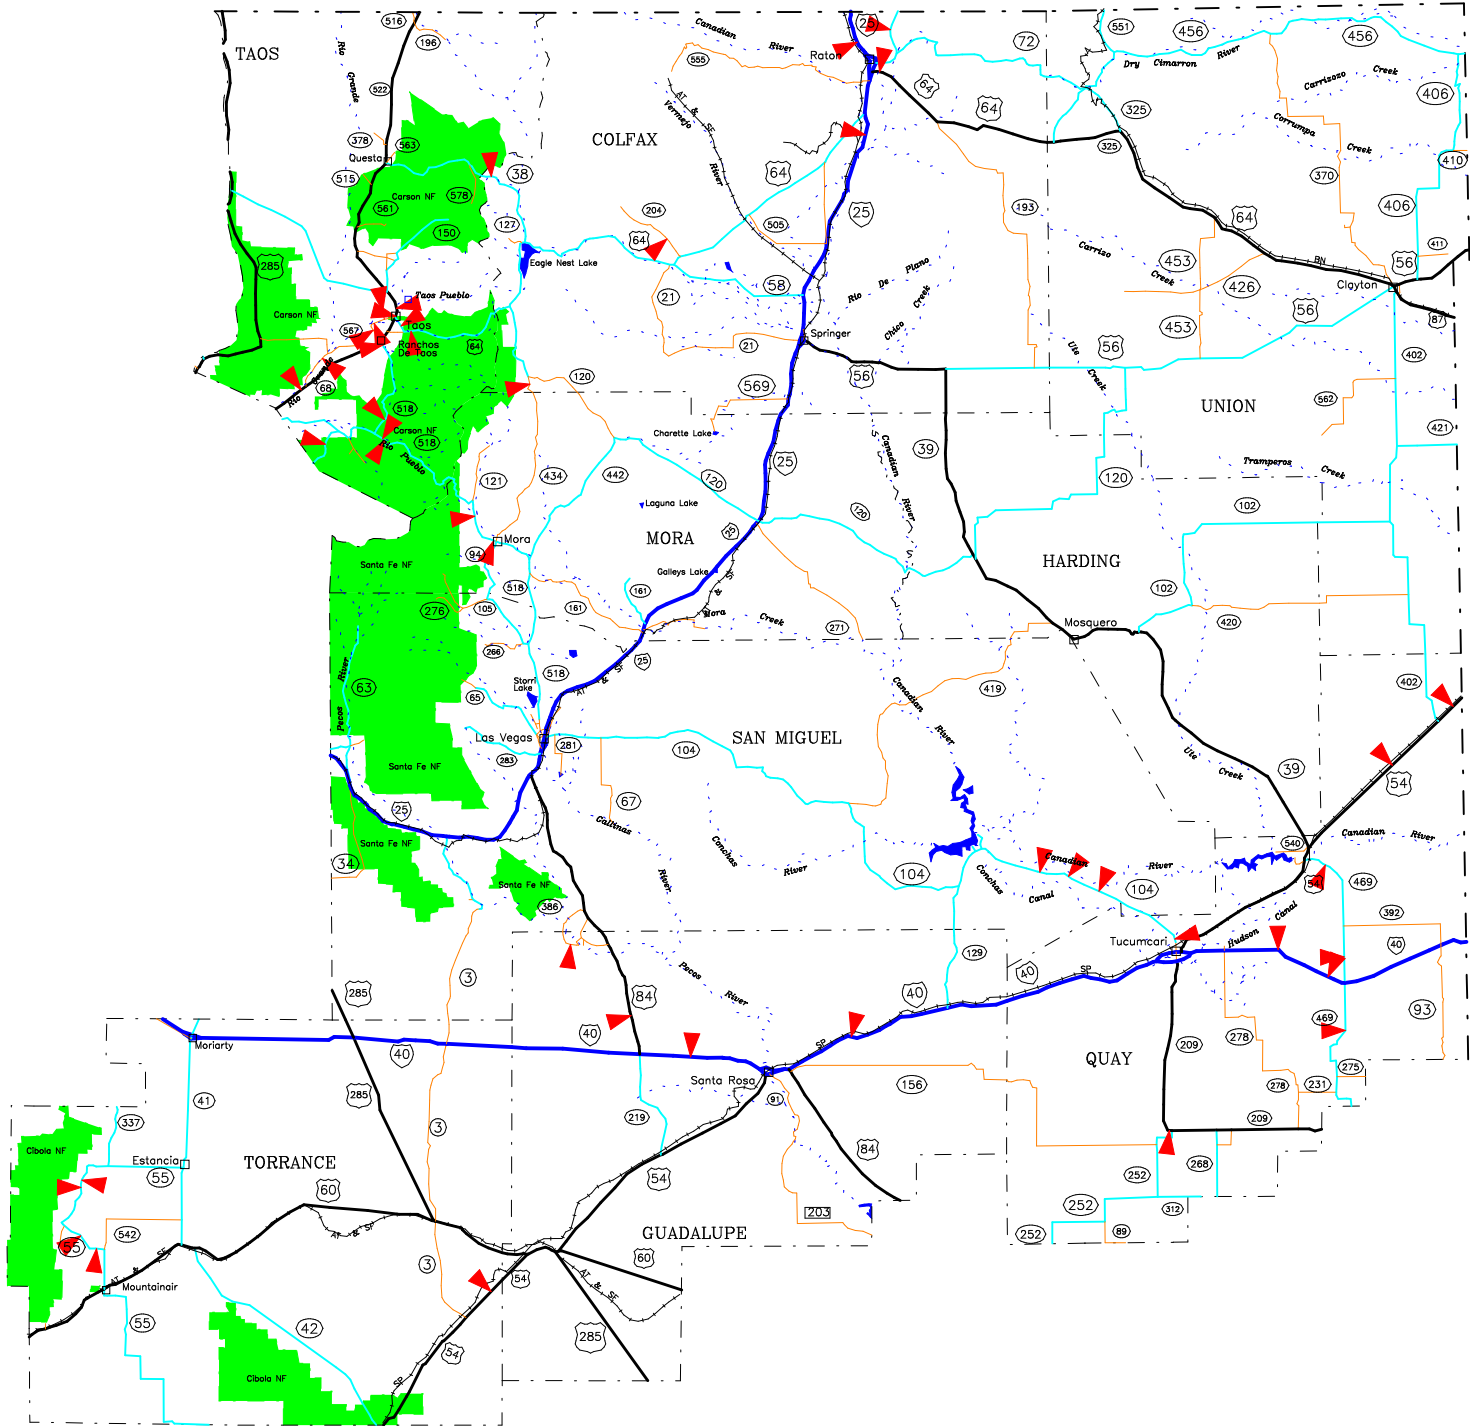

-- The Geographic Road Network Data Base --  
**Northeastern New Mexico**  
**2007 ALCOHOL CRASH LOCATIONS**  
**New Mexico State Highway System**

	Alcohol Crash Location		Railroad
	Interstate		River
	Primary Roads		Lake
	Secondary Roads		National Forest
	Other State Roads		