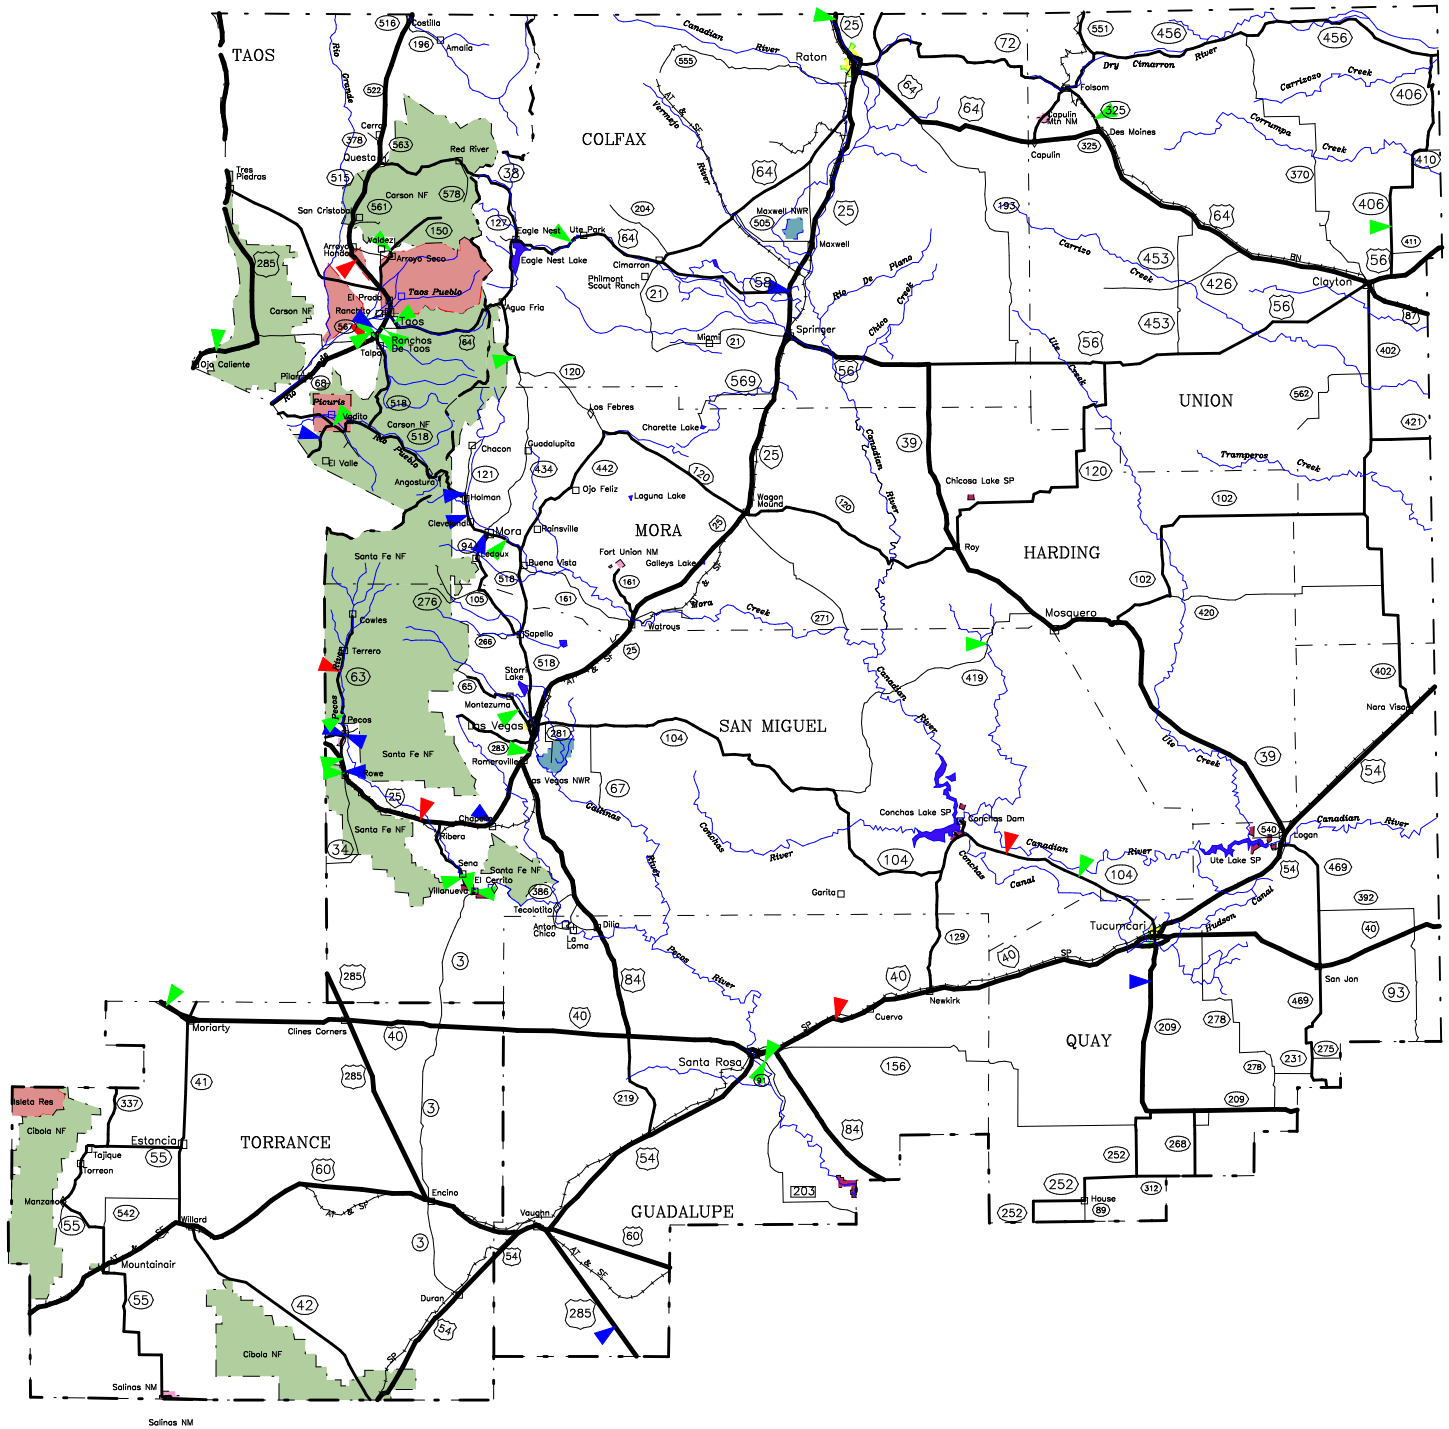

Northeastern New Mexico

Teenage Alcohol Crash Locations

On State Roads

Calendar Years 2003-2007

	Interstate and Primary		Indian Reservation
	Secondary		State Park
	Other State Roads		Urban Area
	River		Lake
	Railroad		National Monument
	Fatal crash		Military
	Injury Crash		Wildlife Refuge
	PDO Crash		National Forest