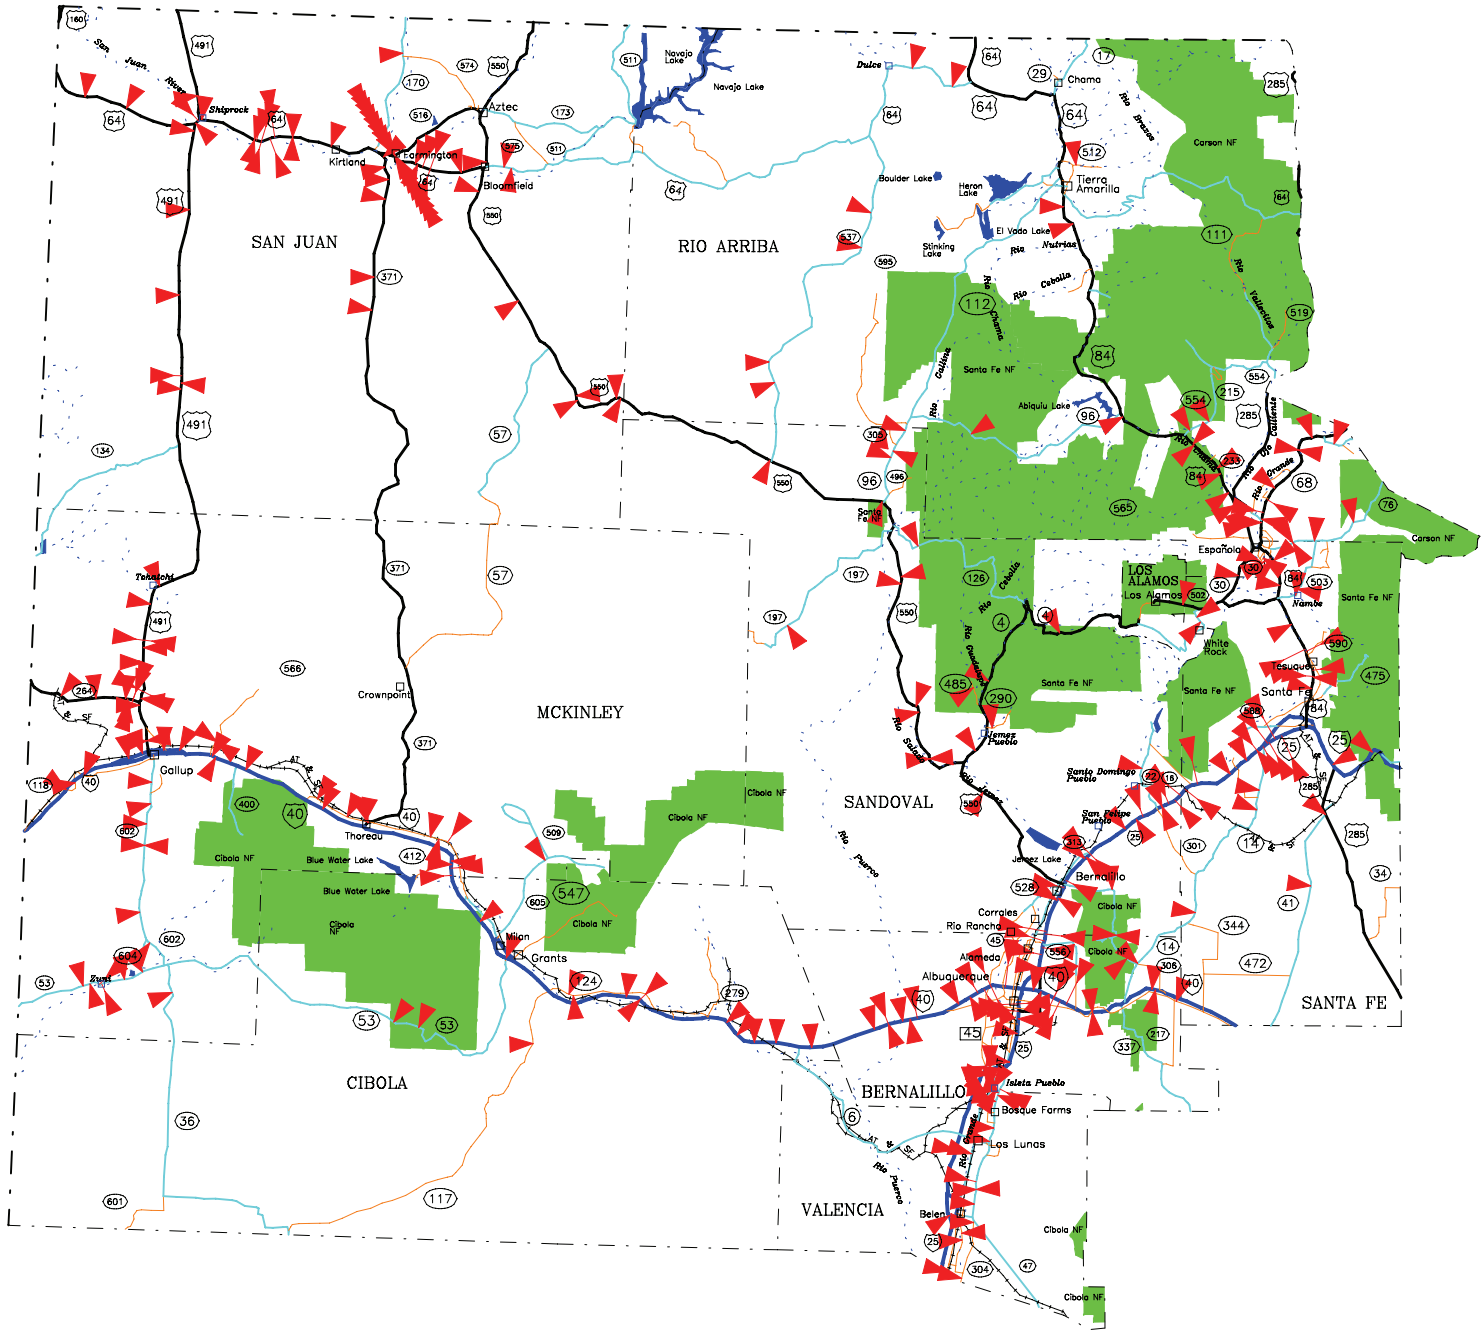

-- The Geographic Road Network Data Base --

Northwestern New Mexico

2005 ALCOHOL CRASH LOCATIONS

New Mexico State Highway System

Prepared for the
New Mexico Traffic Safety Bureau
 State Transportation Department
 Under Contract Number C04950