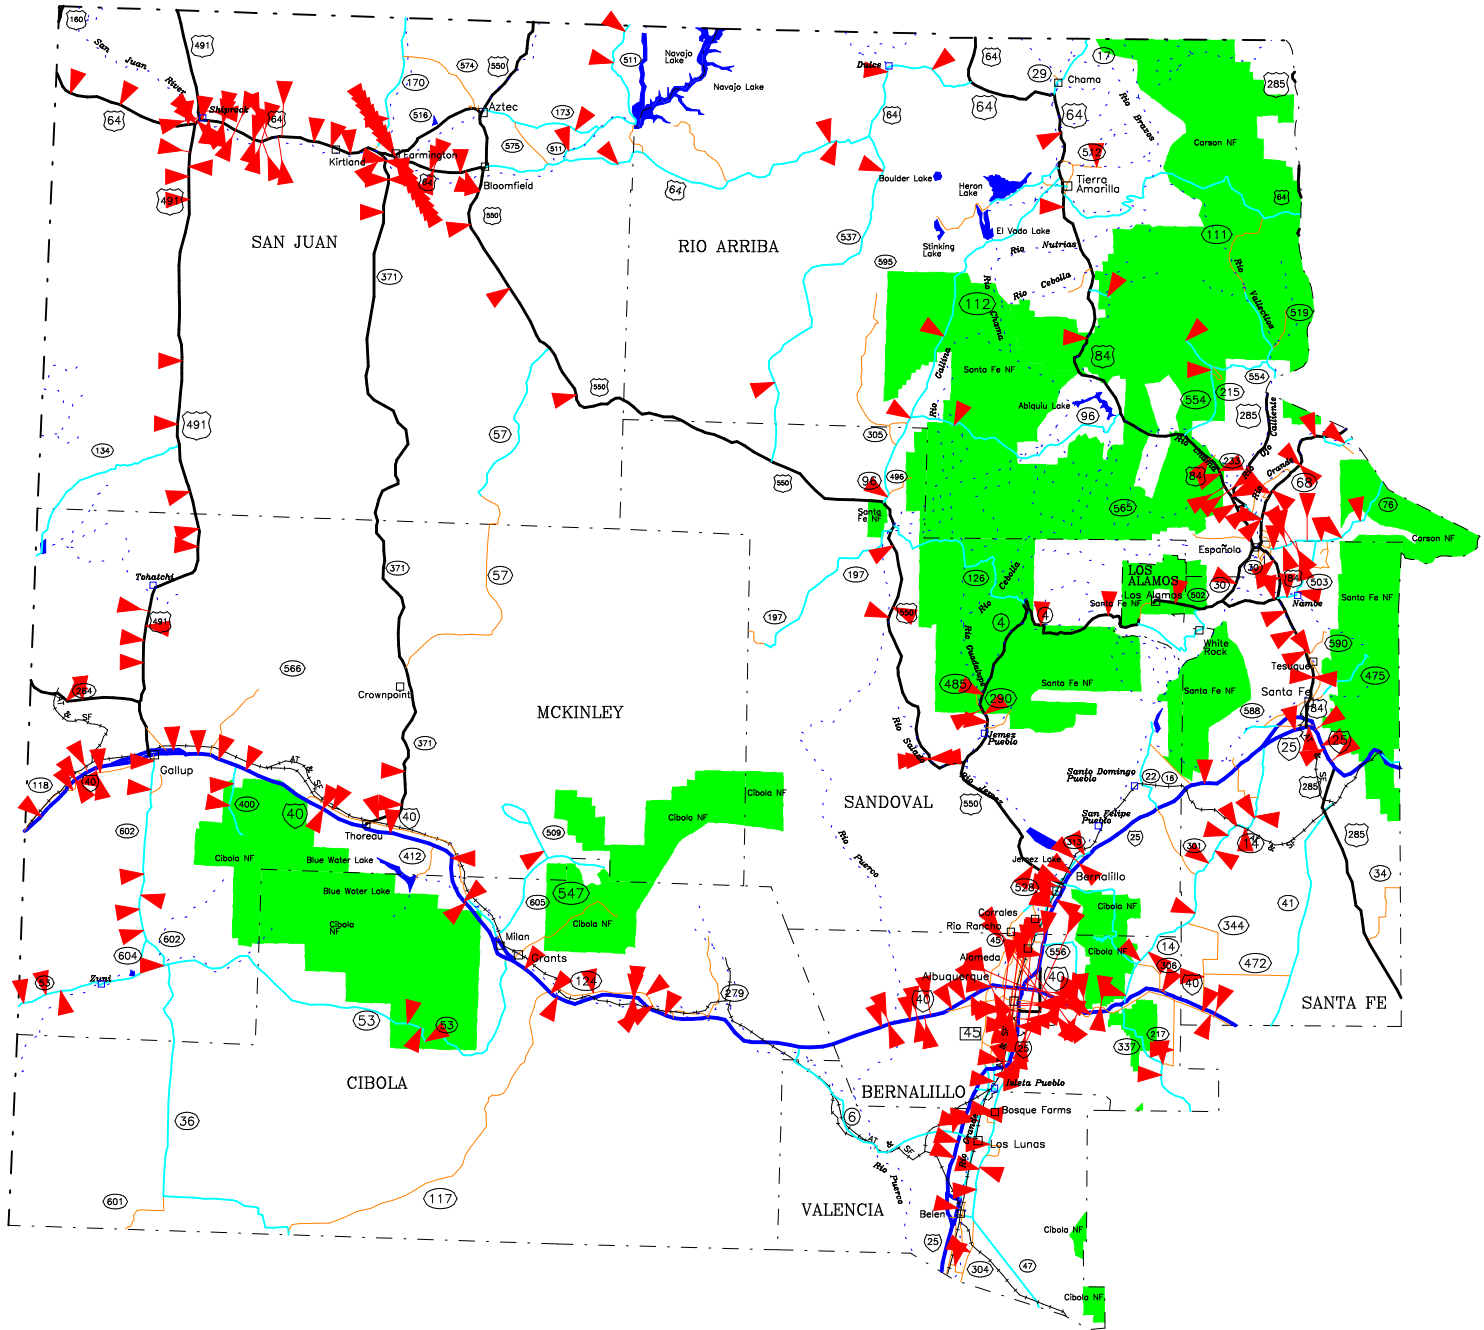

# Northwestern New Mexico 2006 ALCOHOL CRASH LOCATIONS New Mexico State Highway System

Prepared for the  
New Mexico Traffic Safety Bureau  
State Transportation Department  
Under Contract Number C04950  
DIVISION OF GOVERNMENT RESEARCH  
The University of New Mexico  
<http://www.unm.edu/~dgrint>  
(505) 277-3305 11/06/08