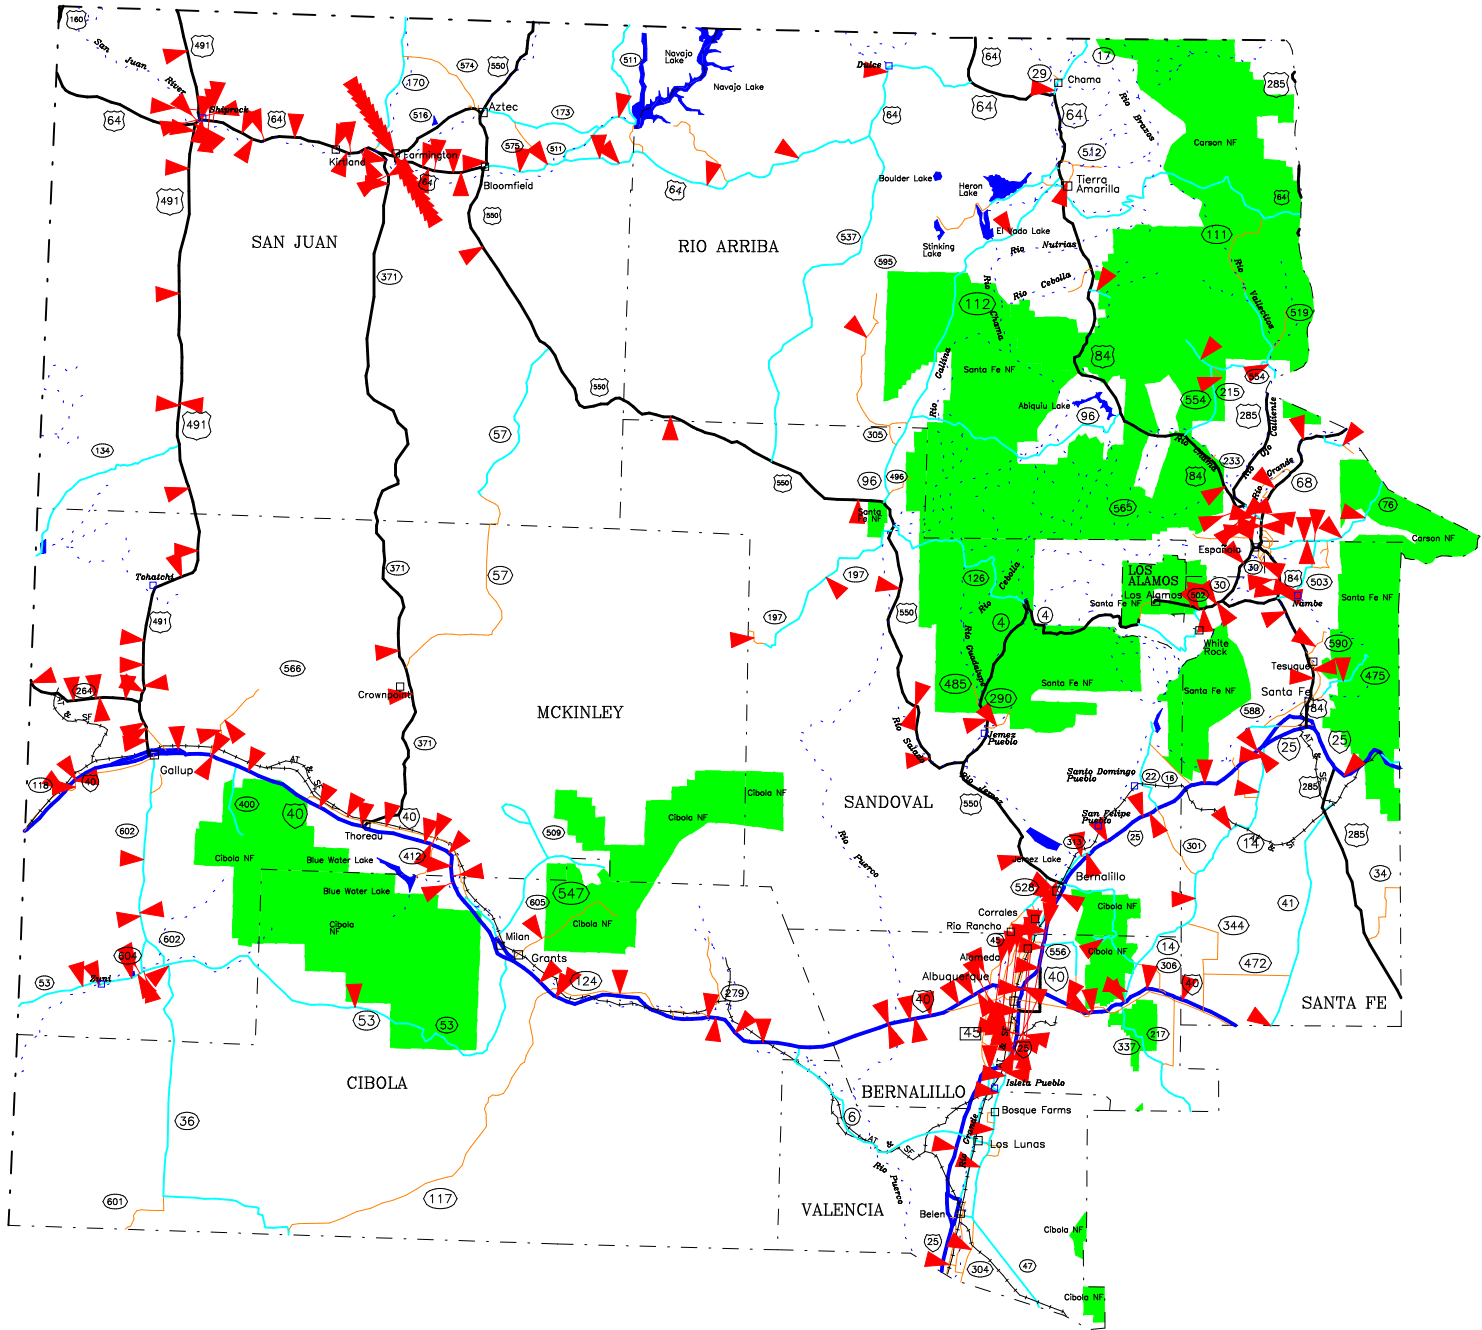

Northwestern New Mexico 2007 ALCOHOL CRASH LOCATIONS New Mexico State Highway System

Prepared for the
New Mexico Traffic Safety Bureau
State Transportation Department
Under Contract Number C04950
DIVISION OF GOVERNMENT RESEARCH
The University of New Mexico
<http://www.unm.edu/~dgrint>
(505) 277-3305 11/06/08