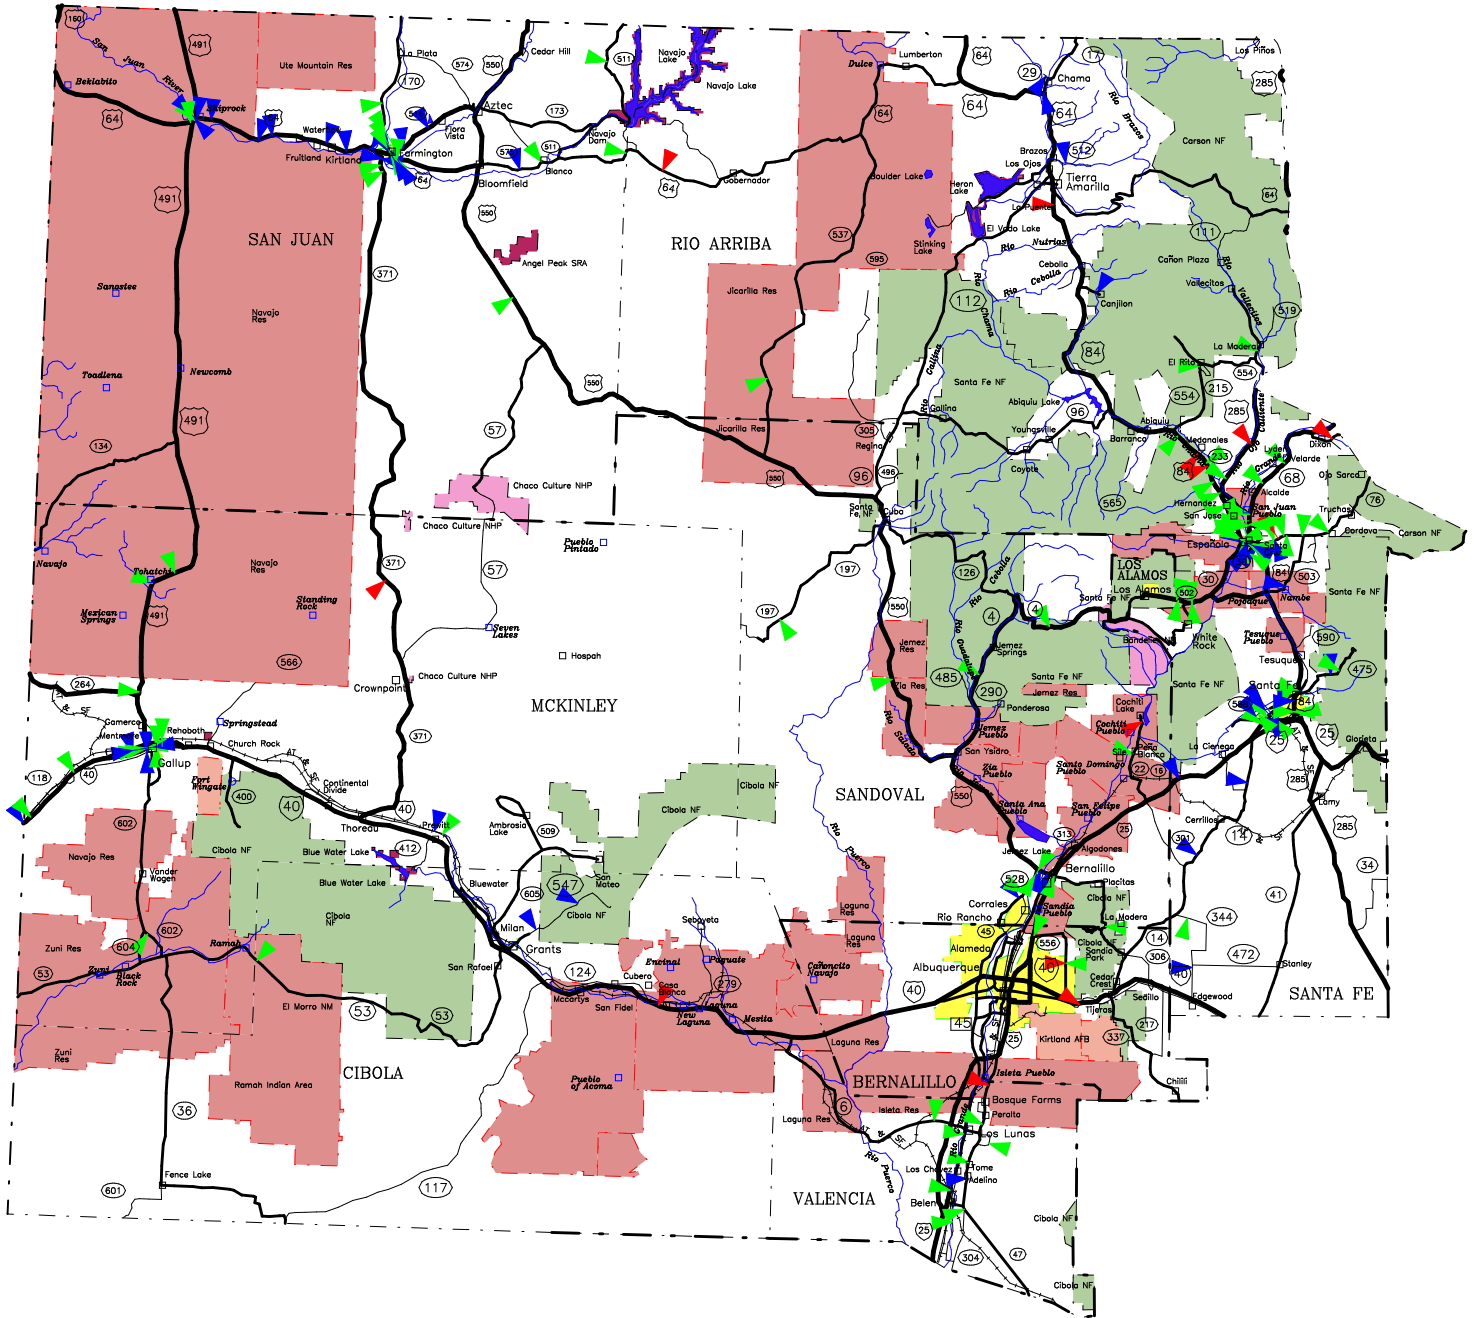

Northwestern New Mexico Teenage Alcohol Crash Locations On State Roads Calendar Years 2003-2007

Interstate and Primary	Indian Reservation
Secondary	State Park
Other State Roads	Urban Area
River	Lake
Railroad	National Monument
Fatal crash	Military
Injury Crash	Wildlife Refuge
PDO Crash	National Forest

Prepared for the
New Mexico Traffic Safety Bureau
Under Contract Number C04950

DIVISION OF GOVERNMENT RESEARCH
The University of New Mexico
<http://www.unm.edu/~dgrint>
(505) 277-3305 11/14/08