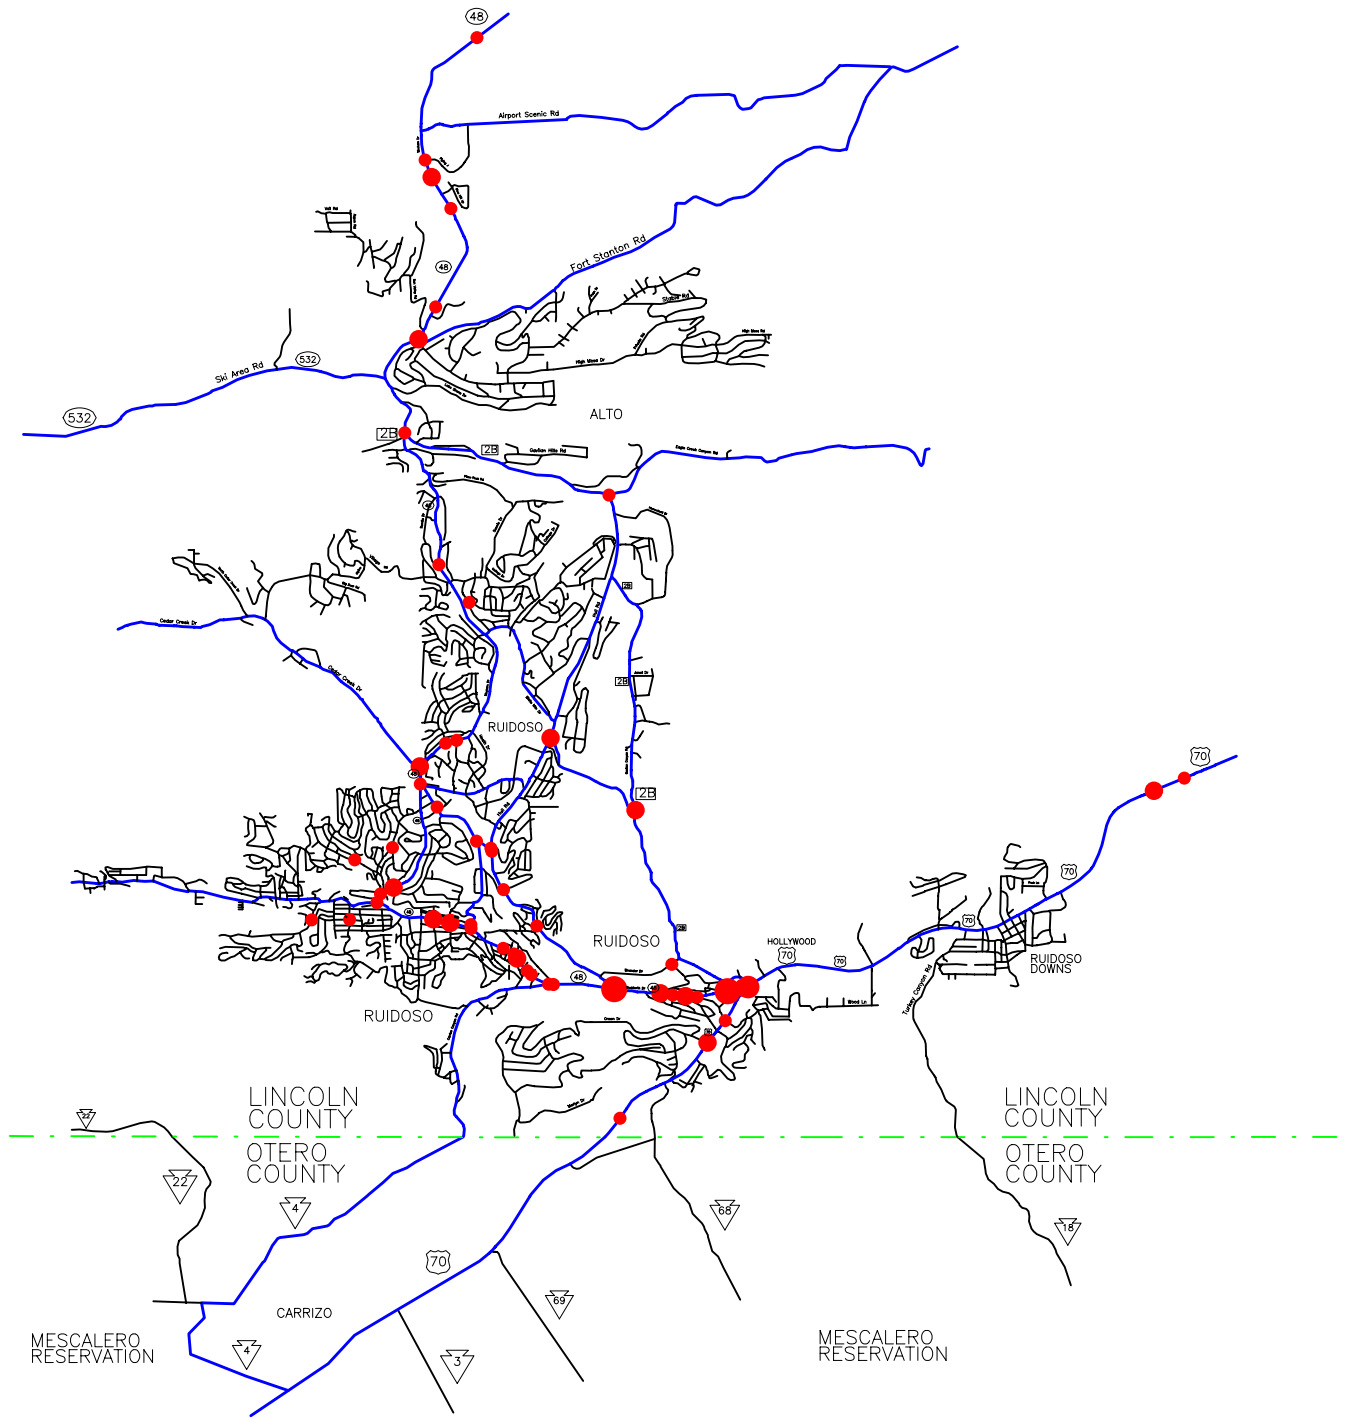

-- The Geographic Road Network Data Base --  
**Greater Ruidoso, NM & Vicinity**  
**Fatal and Injury Crash Locations**  
**Calendar Year 2003**

- | Fatal and Injury Crash Locations                     |               |
|--|---------------|
| <span style="color: red;">●</span>                   | One Crash     |
| <span style="color: red; font-size: 1.2em;">●</span> | Two Crashes   |
| <span style="color: red; font-size: 1.5em;">●</span> | Three Crashes |
| <span style="color: red; font-size: 2em;">●</span>   | Four Crashes  |

Prepared for the New Mexico  
 Traffic Safety Bureau  
 Contract # C04425

DIVISION OF GOVERNMENT RESEARCH  
 The University of New Mexico  
 (505) 277-3305  
 01/10/05

miles