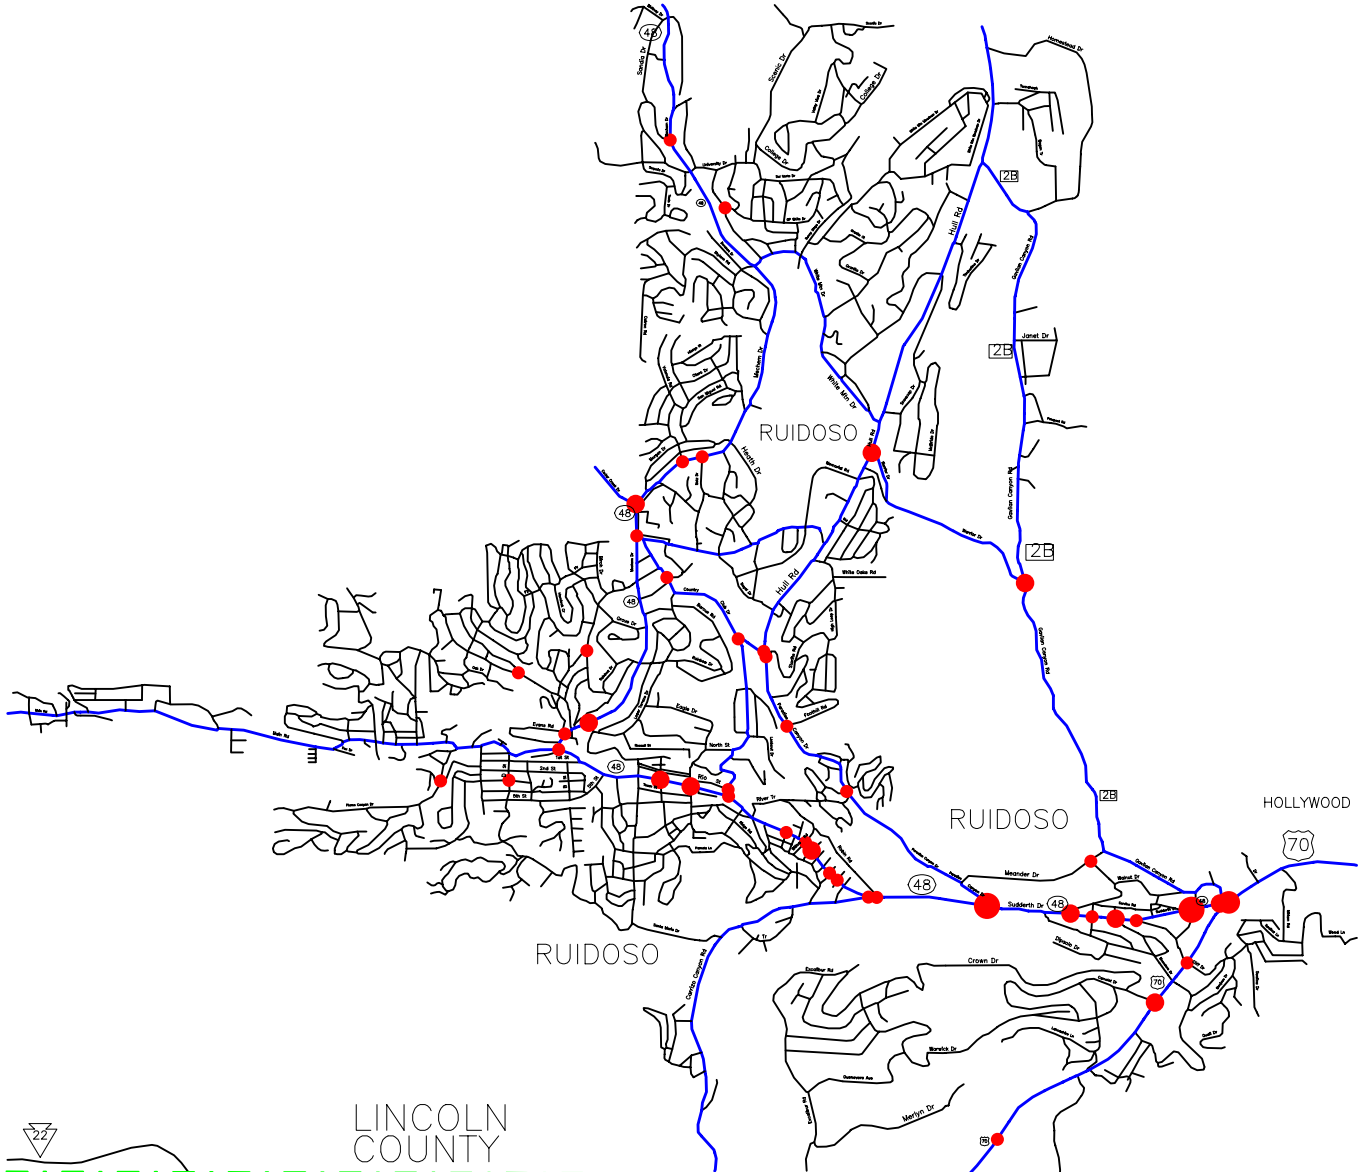

Village of Ruidoso, NM and North Fatal and Injury Crash Locations Calendar Year 2003

- Fatal and Injury Crash Locations
- One Crash
 - Two Crashes
 - Three Crashes
 - Four Crashes

Prepared for the New Mexico
Traffic Safety Bureau
Contract # C04425