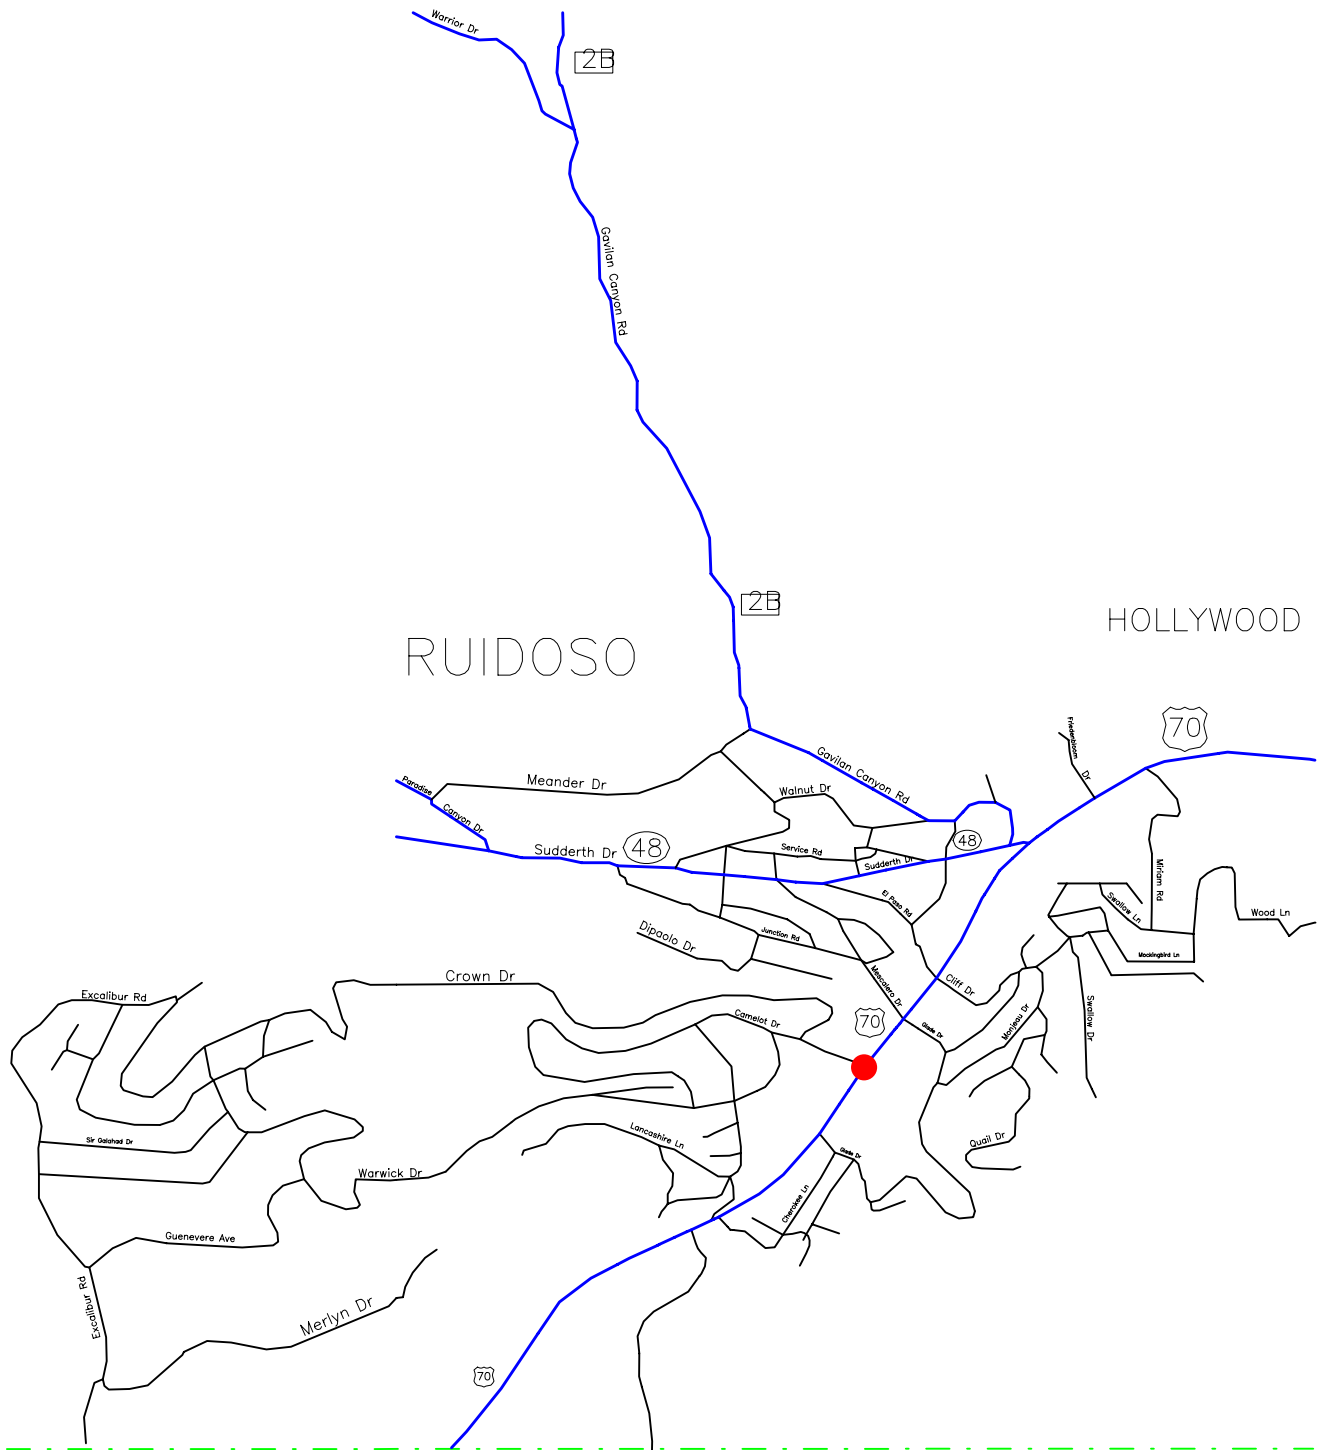

-- The Geographic Road Network Data Base --
Village of Ruidoso, NM
Alcohol-Involved Crash Locations
Calendar Year 2003

Alcohol Crash Locations
● One Crash

Prepared for the New Mexico
 Traffic Safety Bureau
 Contract # C04425