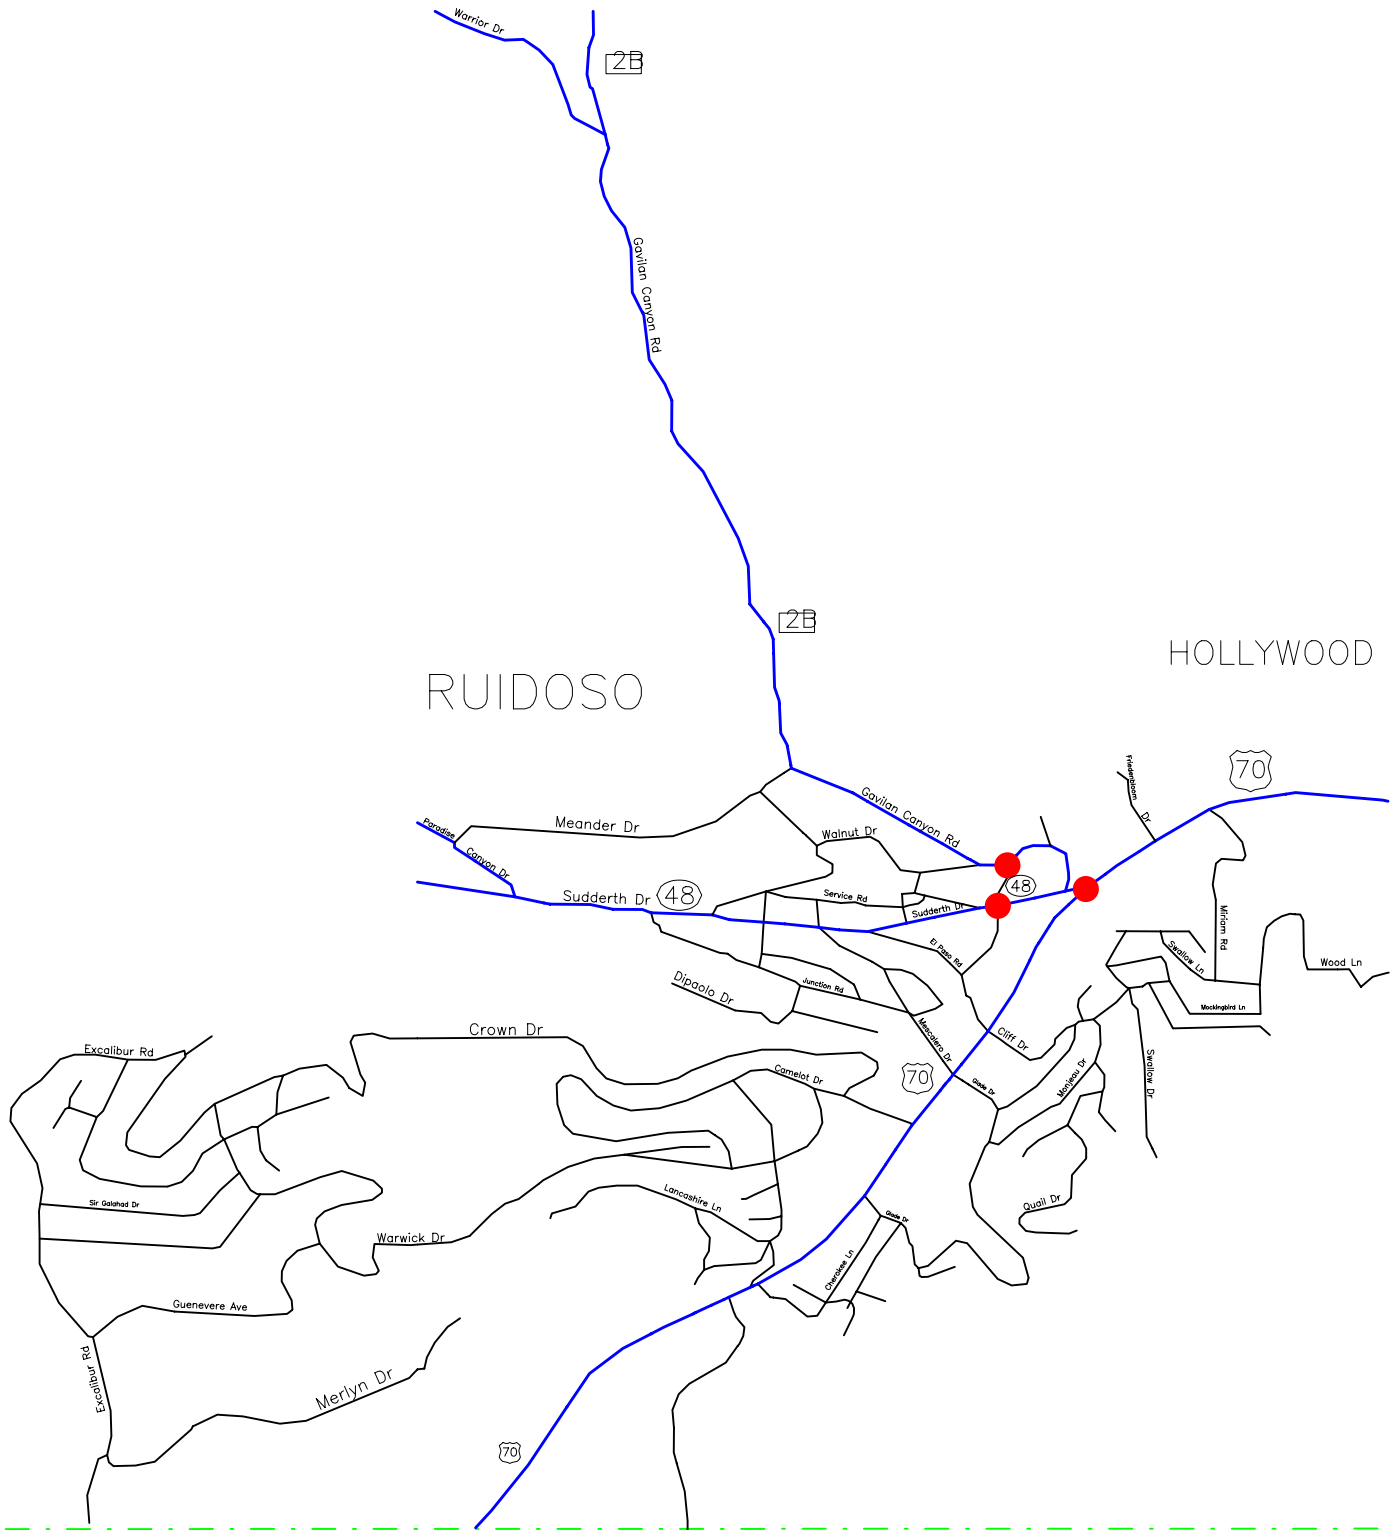

-- The Geographic Road Network Data Base --

Village of Ruidoso, NM

Alcohol-Involved Crash Locations

Calendar Year 2004

Alcohol Crash Locations
● One Crash

Prepared for the New Mexico
 Traffic Safety Bureau
 Contract # C04425