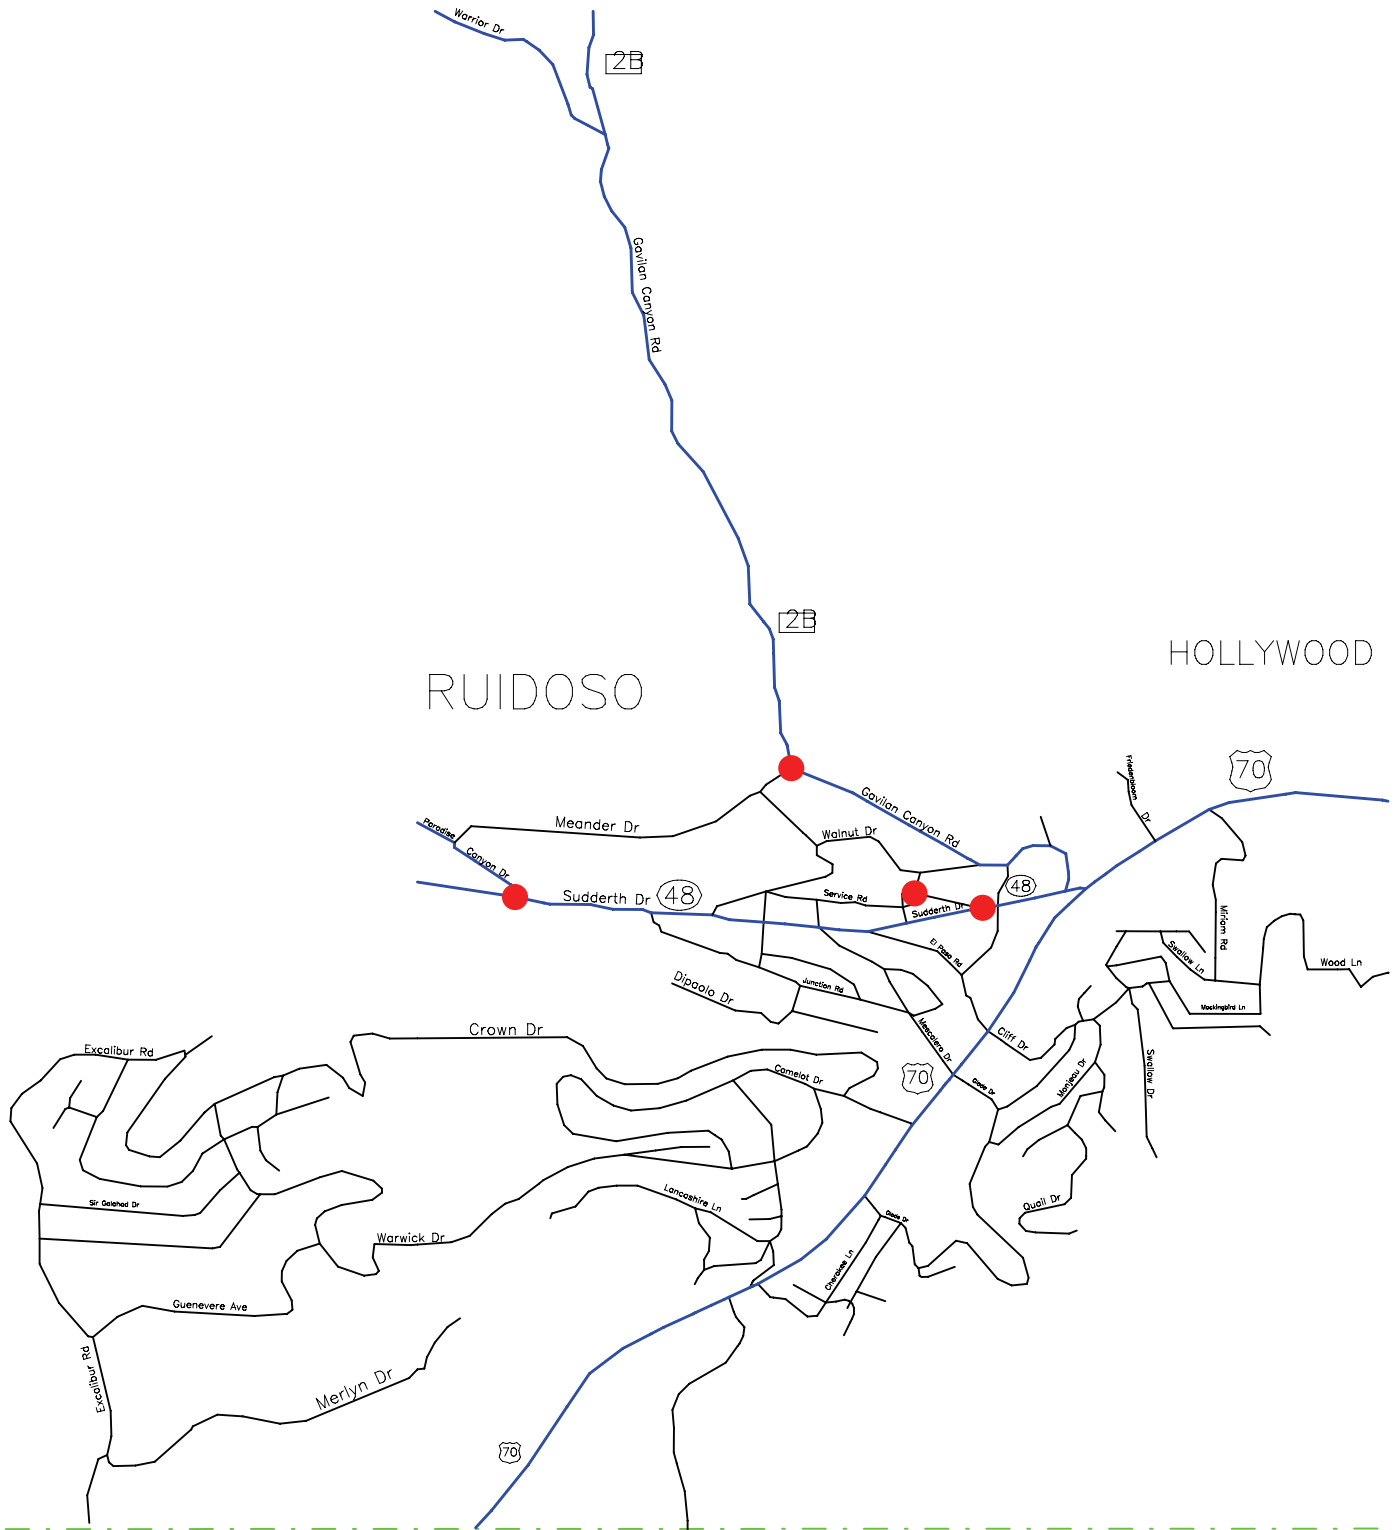

-- The Geographic Road Network Data Base --

Village of Ruidoso, NM

Alcohol-Involved Crash Locations

Calendar Year 2005

Alcohol Crash Locations
● One Crash

Prepared for the New Mexico
 Traffic Safety Bureau
 Contract # C04950