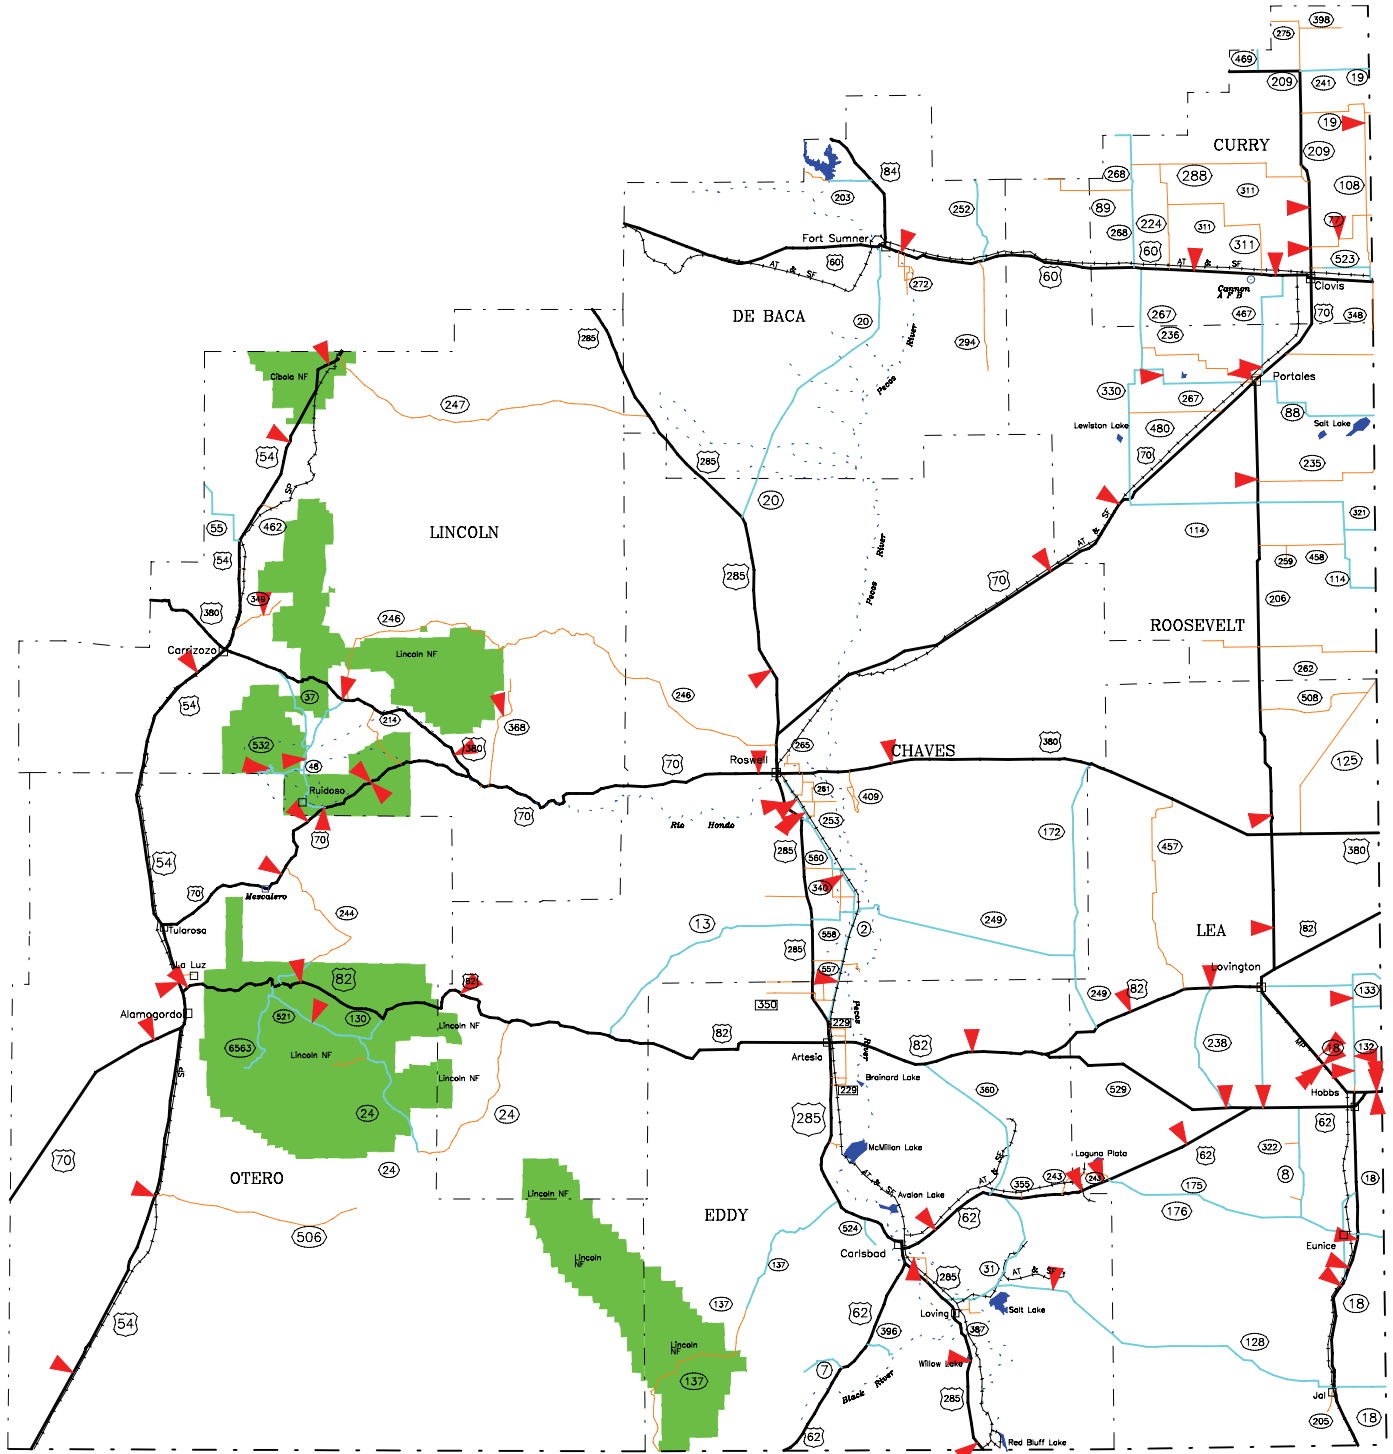

-- The Geographic Road Network Data Base --
Southeastern New Mexico
2005 ALCOHOL CRASH LOCATIONS
 New Mexico State Highway System

Prepared for the
 New Mexico Traffic Safety Bureau
 State Transportation Department
 Under Contract Number C04950

DIVISION OF GOVERNMENT RESEARCH
 The University of New Mexico
 (505) 277-3305

02/08/07

 miles