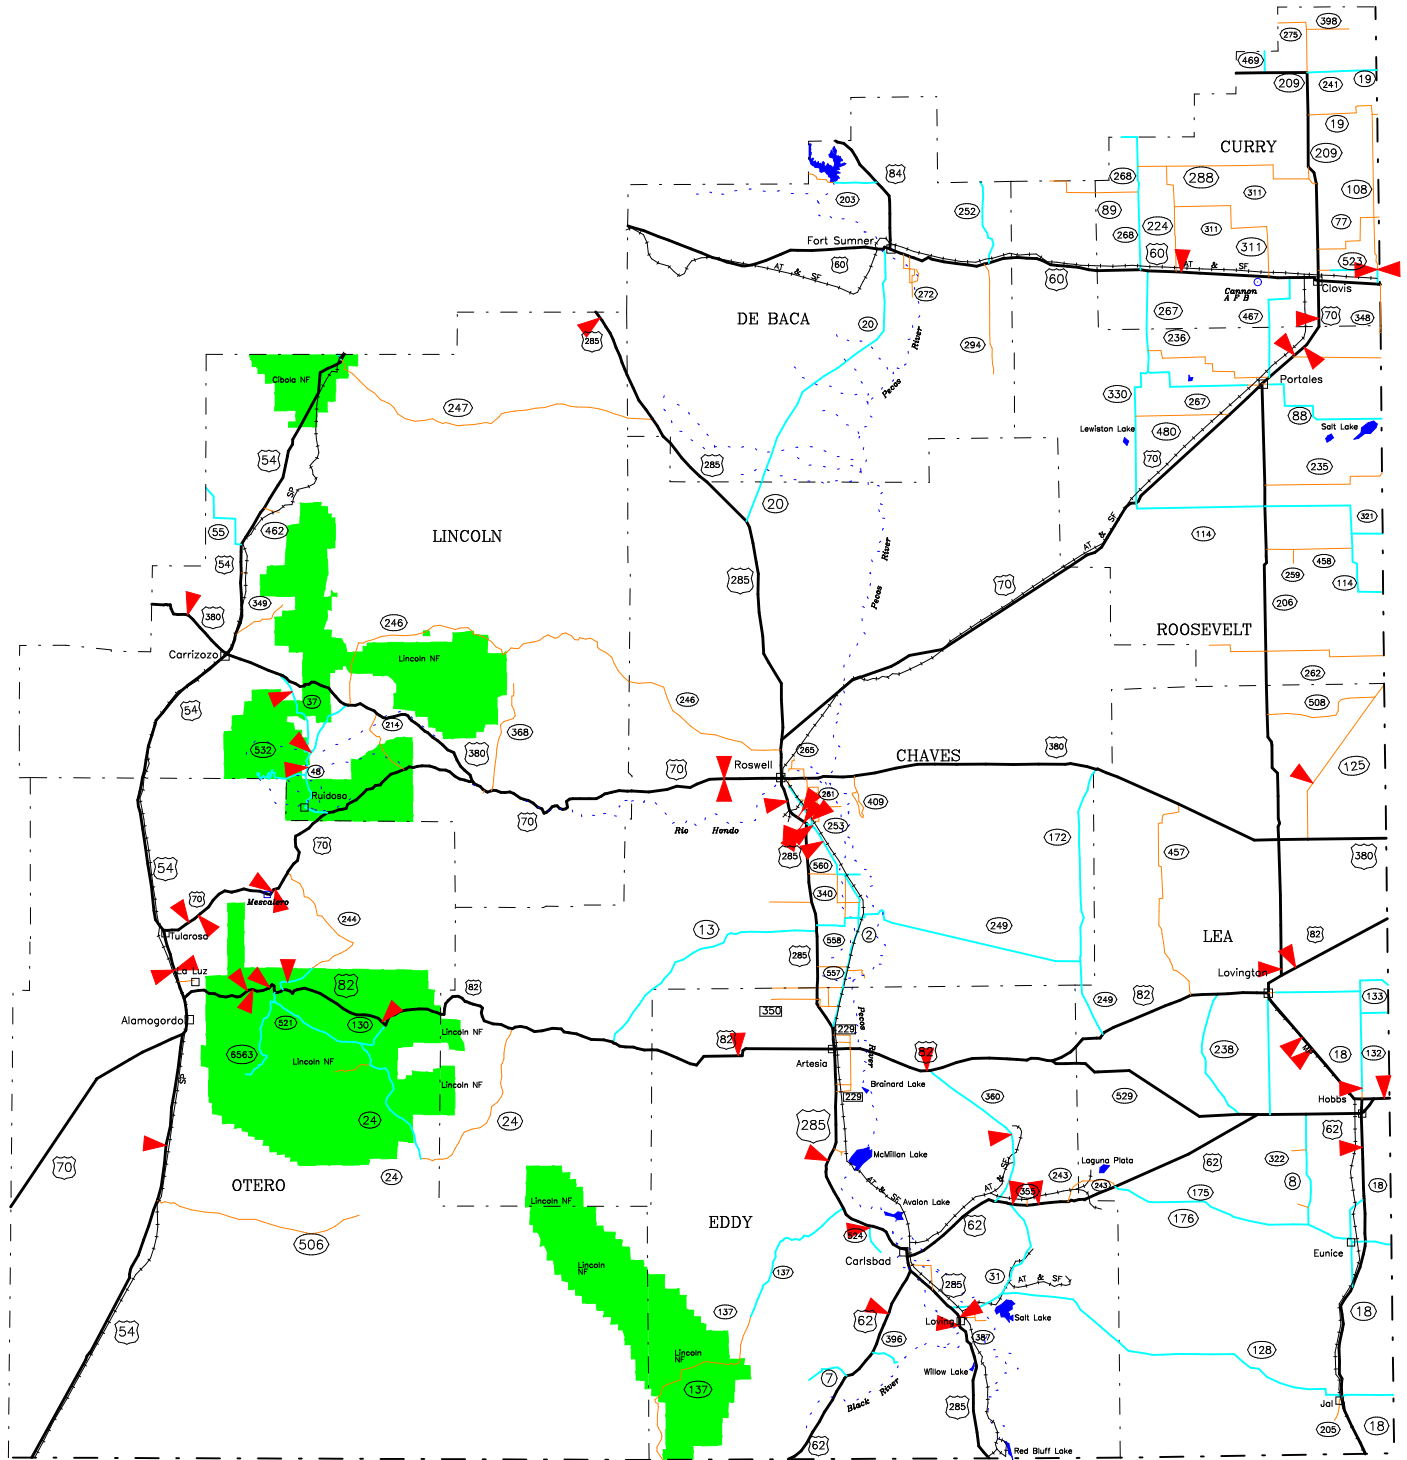

-- The Geographic Road Network Data Base --
Southeastern New Mexico
2006 ALCOHOL CRASH LOCATIONS
 New Mexico State Highway System

	Alcohol Crash Location		Railroad
	Interstate		River
	Primary Roads		Lake
	Secondary Roads		National Forest
	Other State Roads		

miles