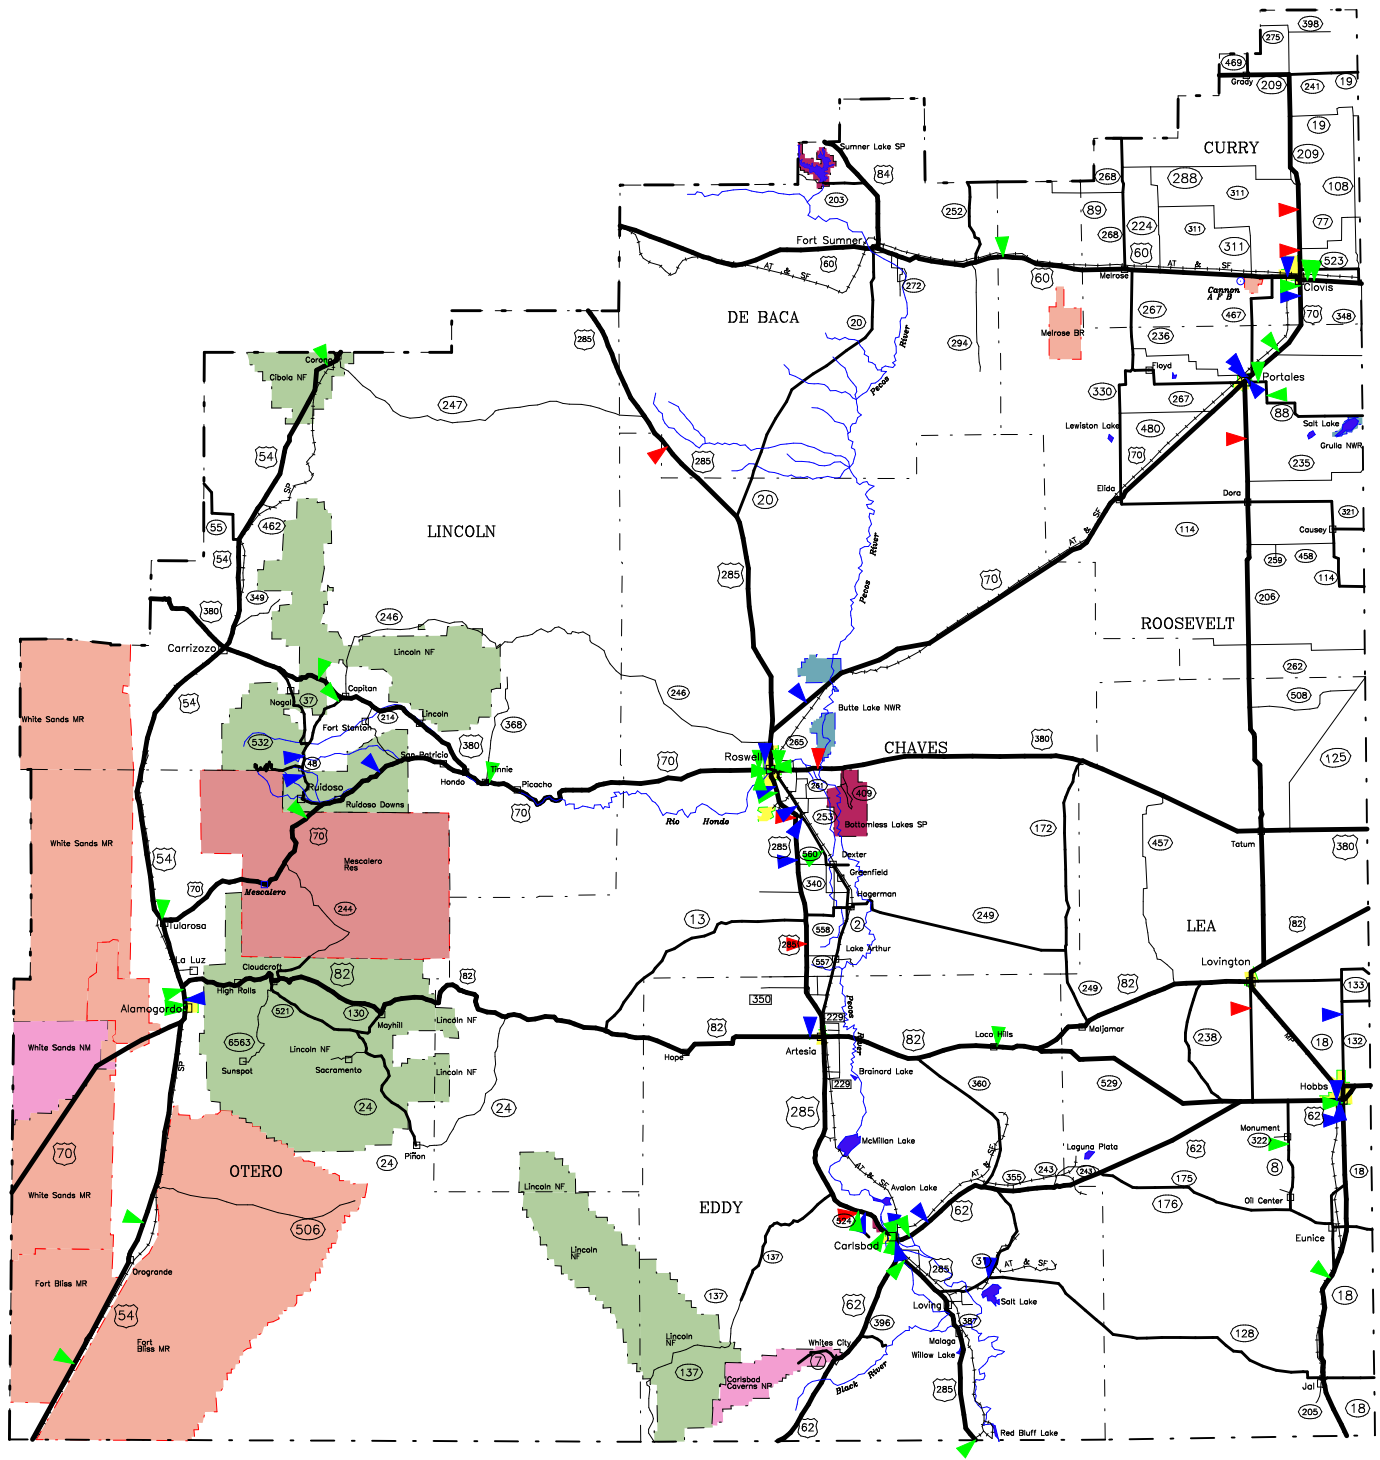

-- The Geographic Road Network Database --

Southeastern New Mexico Teenage Alcohol Crash Locations On State Roads Calendar Years 2003-2007

Interstate and Primary	Indian Reservation
Secondary	State Park
Other State Roads	Urban Area
River	Lake
Railroad	National Monument
Fatal crash	Military
Injury Crash	Wildlife Refuge
PDO Crash	National Forest