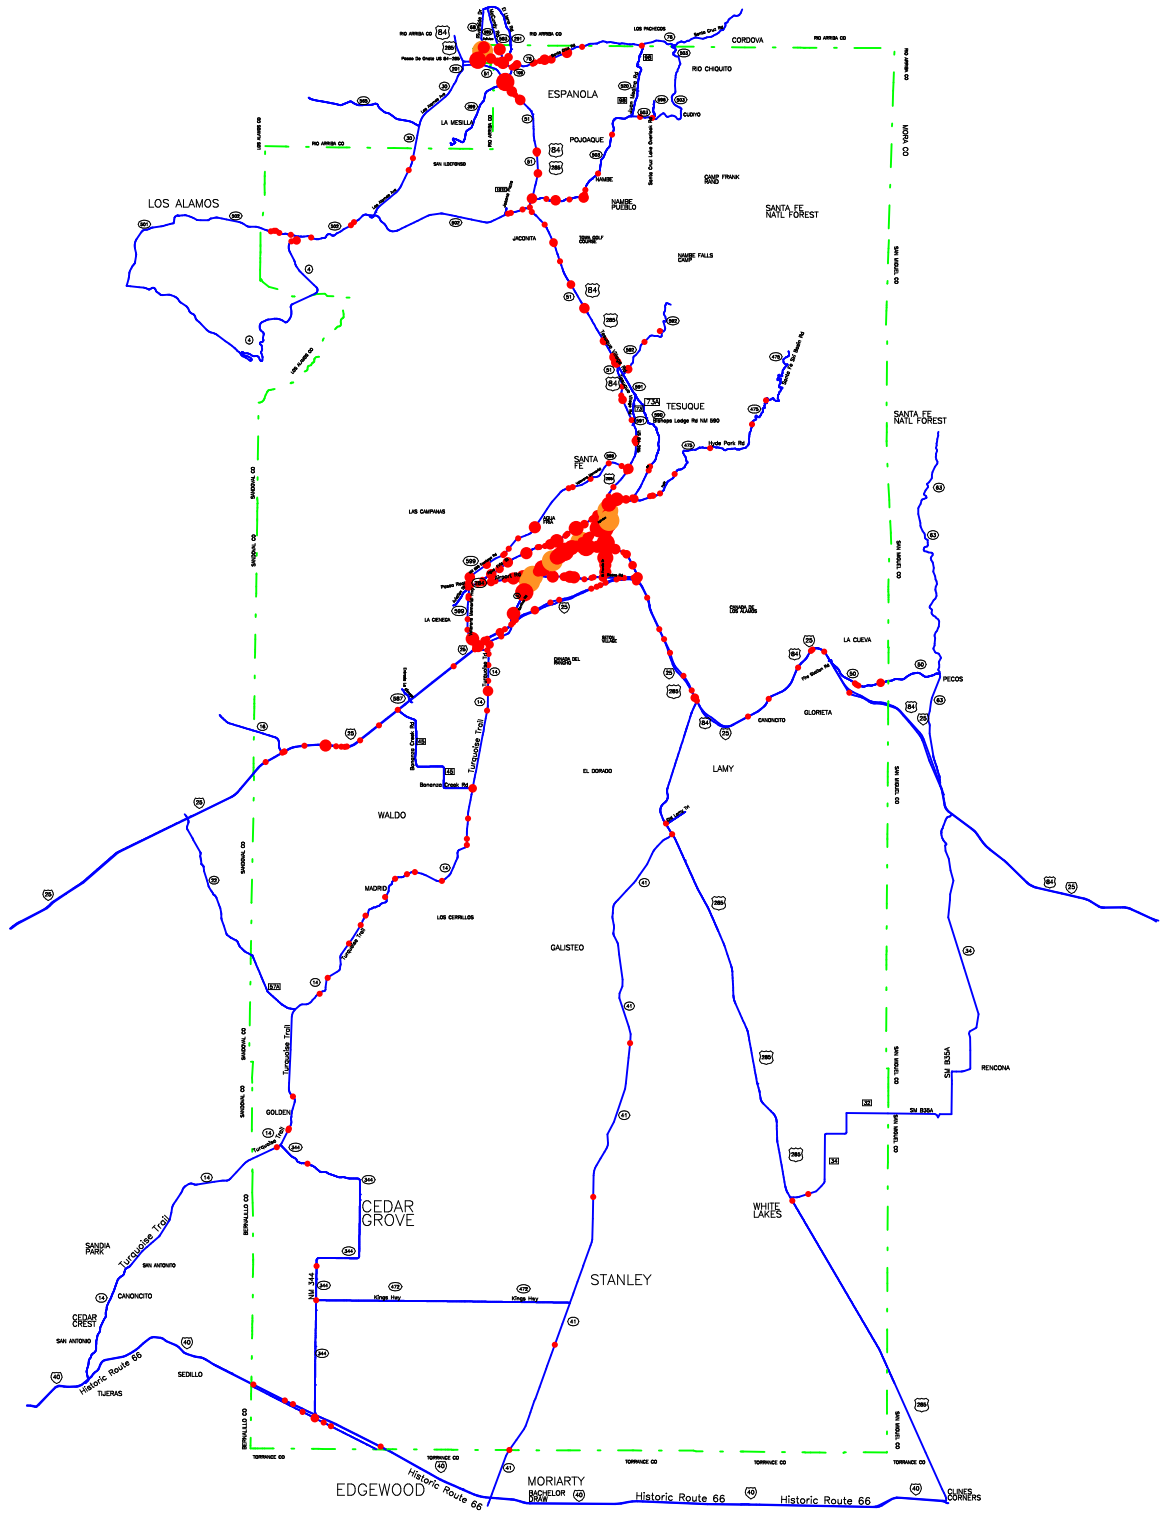

-- The Geographic Road Network Data Base --
Santa Fe County, NM and Vicinity
Alcohol-involved Crash Locations
Major Roads
Calendar Years 2003-2007

Crash Locations

- One Crash
- Three Crashes
- Five Crashes
- Seven Crashes
- Nine Crashes
- Ten or More (19 Max)

(Crashes beyond county boundaries are not displayed)

Prepared for the New Mexico
 Traffic Safety Bureau
 Contract # C04950

DIVISION OF GOVERNMENT RESEARCH
 The University of New Mexico

<http://www.unm.edu/~dgrint>
 (505) 277-3305 10/21/09