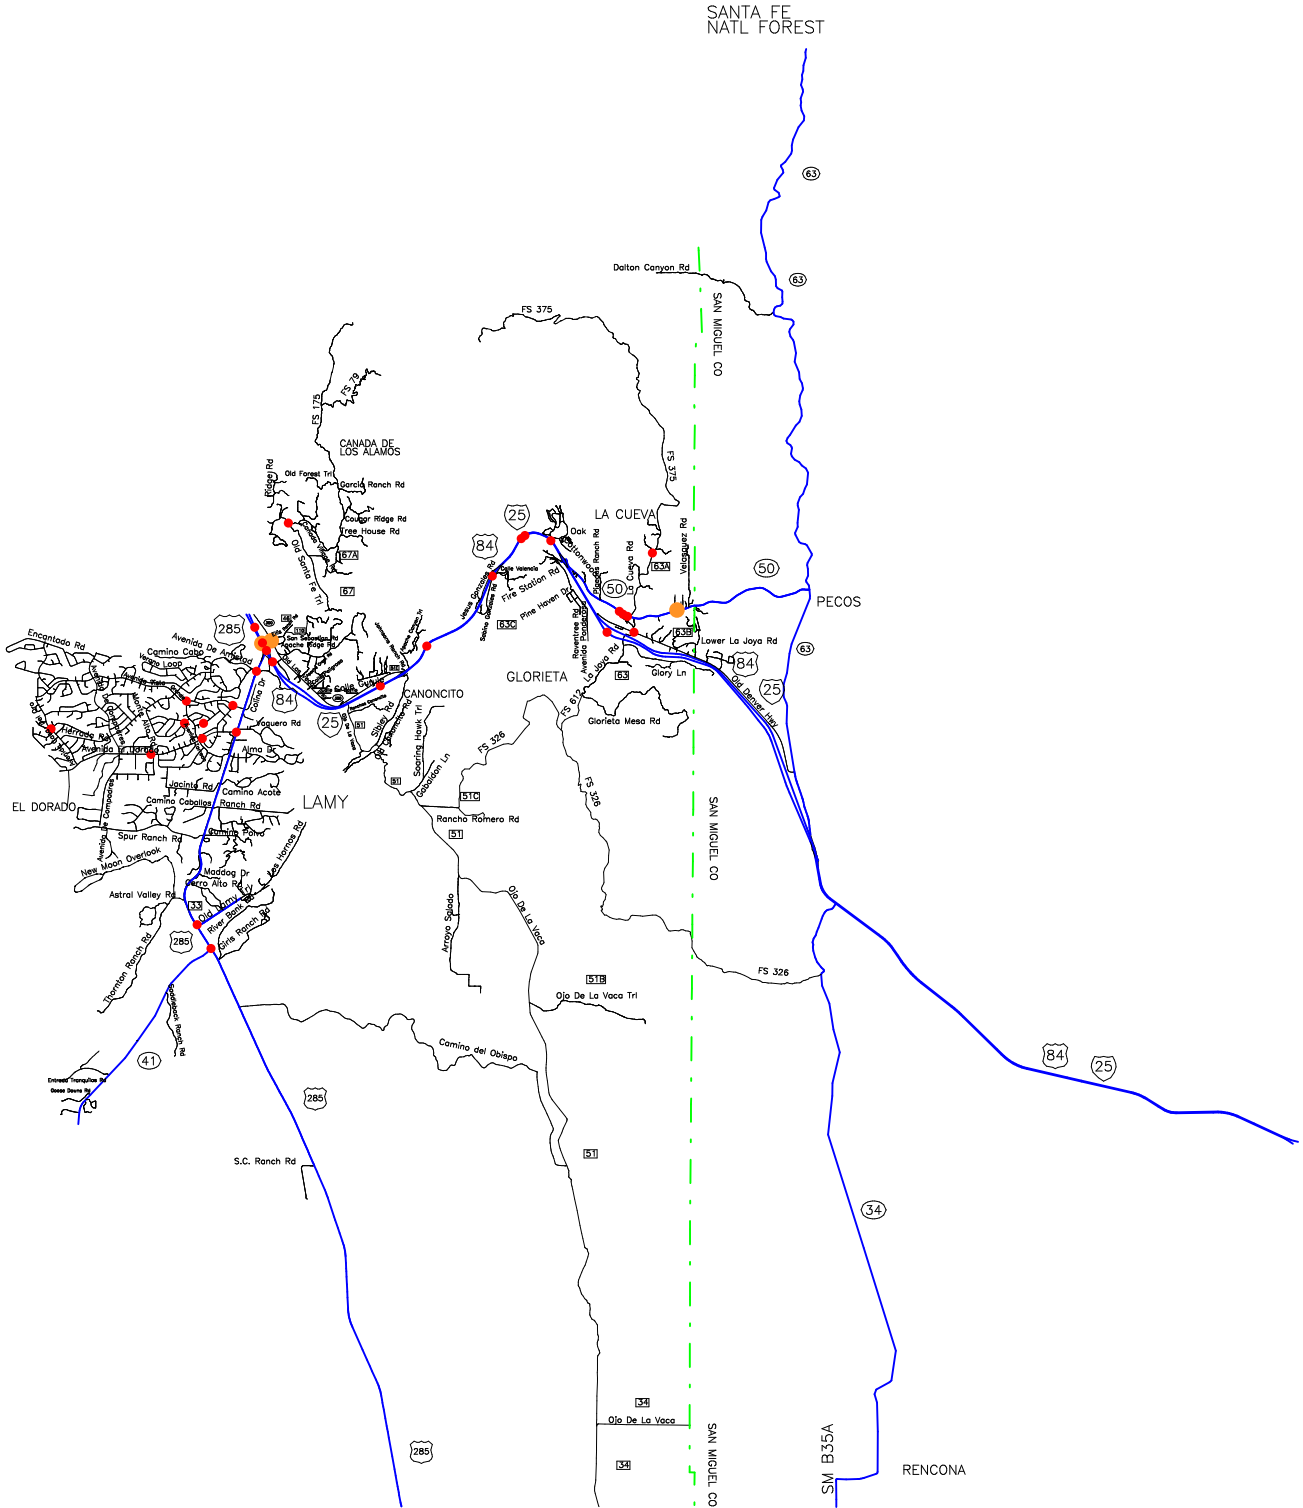

--- The Geographic Road Network Data Base ---
East Central Santa Fe Co, NM and Vicinity
Alcohol-involved Crash Locations
El Dorado, Lamy, Canoncito, Canada De Los Alamos, Glorieta, La Cueva
Calendar Years 2003-2007

Crash Locations

- One Crash
- Two Crashes

(Crashes beyond county boundaries are not displayed)

Prepared for the New Mexico
 Traffic Safety Bureau
 Contract # C04950

DIVISION OF GOVERNMENT RESEARCH

The University of New Mexico
<http://www.unm.edu/~dgrint>
 (505) 277-3305 11/18/09

0 2000 4000 6000 8000
feet