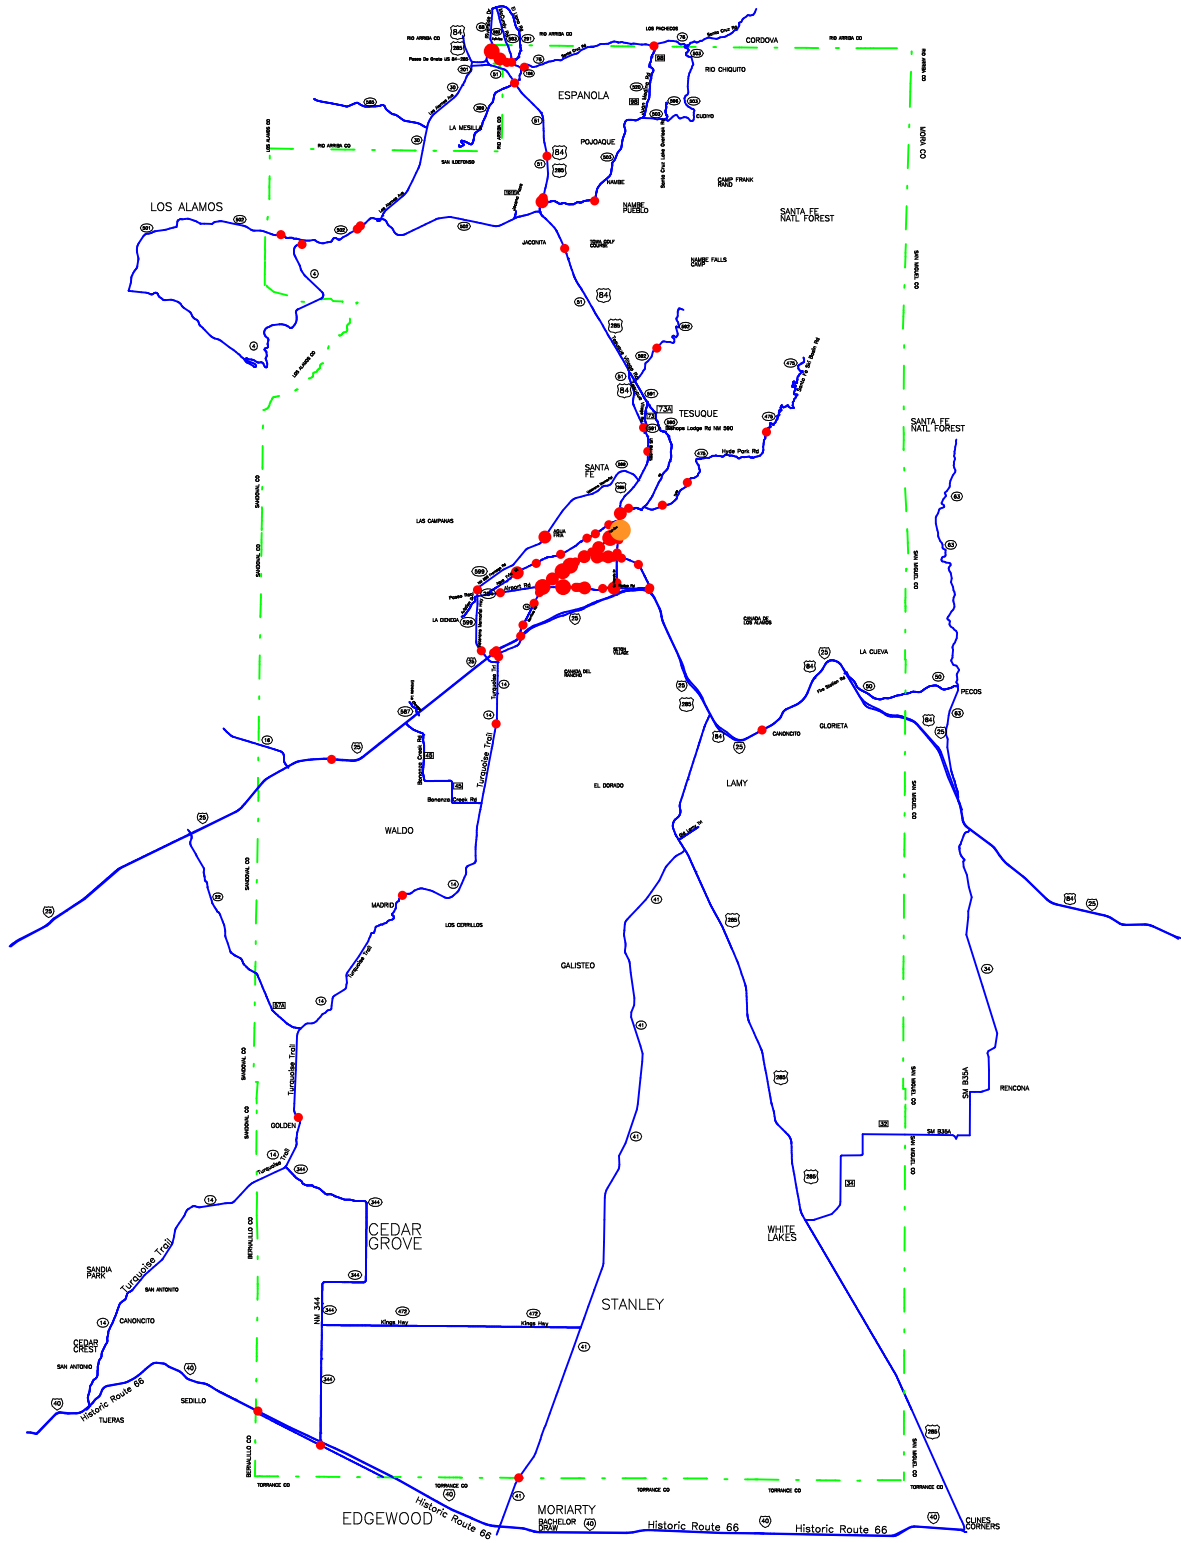

-- The Geographic Road Network Data Base --
Santa Fe County, NM and Vicinity
Alcohol-involved Crash Locations
Major Roads
Calendar Year 2007

Crash Locations

- One Crash
- Two Crashes
- Three Crashes
- Four Crashes
- Five Crashes

(Crashes beyond county boundaries are not displayed)

Prepared for the New Mexico
 Traffic Safety Bureau
 Contract # C04950

DIVISION OF GOVERNMENT RESEARCH
 The University of New Mexico
<http://www.unm.edu/~dgrint>
 (505) 277-3305 10/21/09