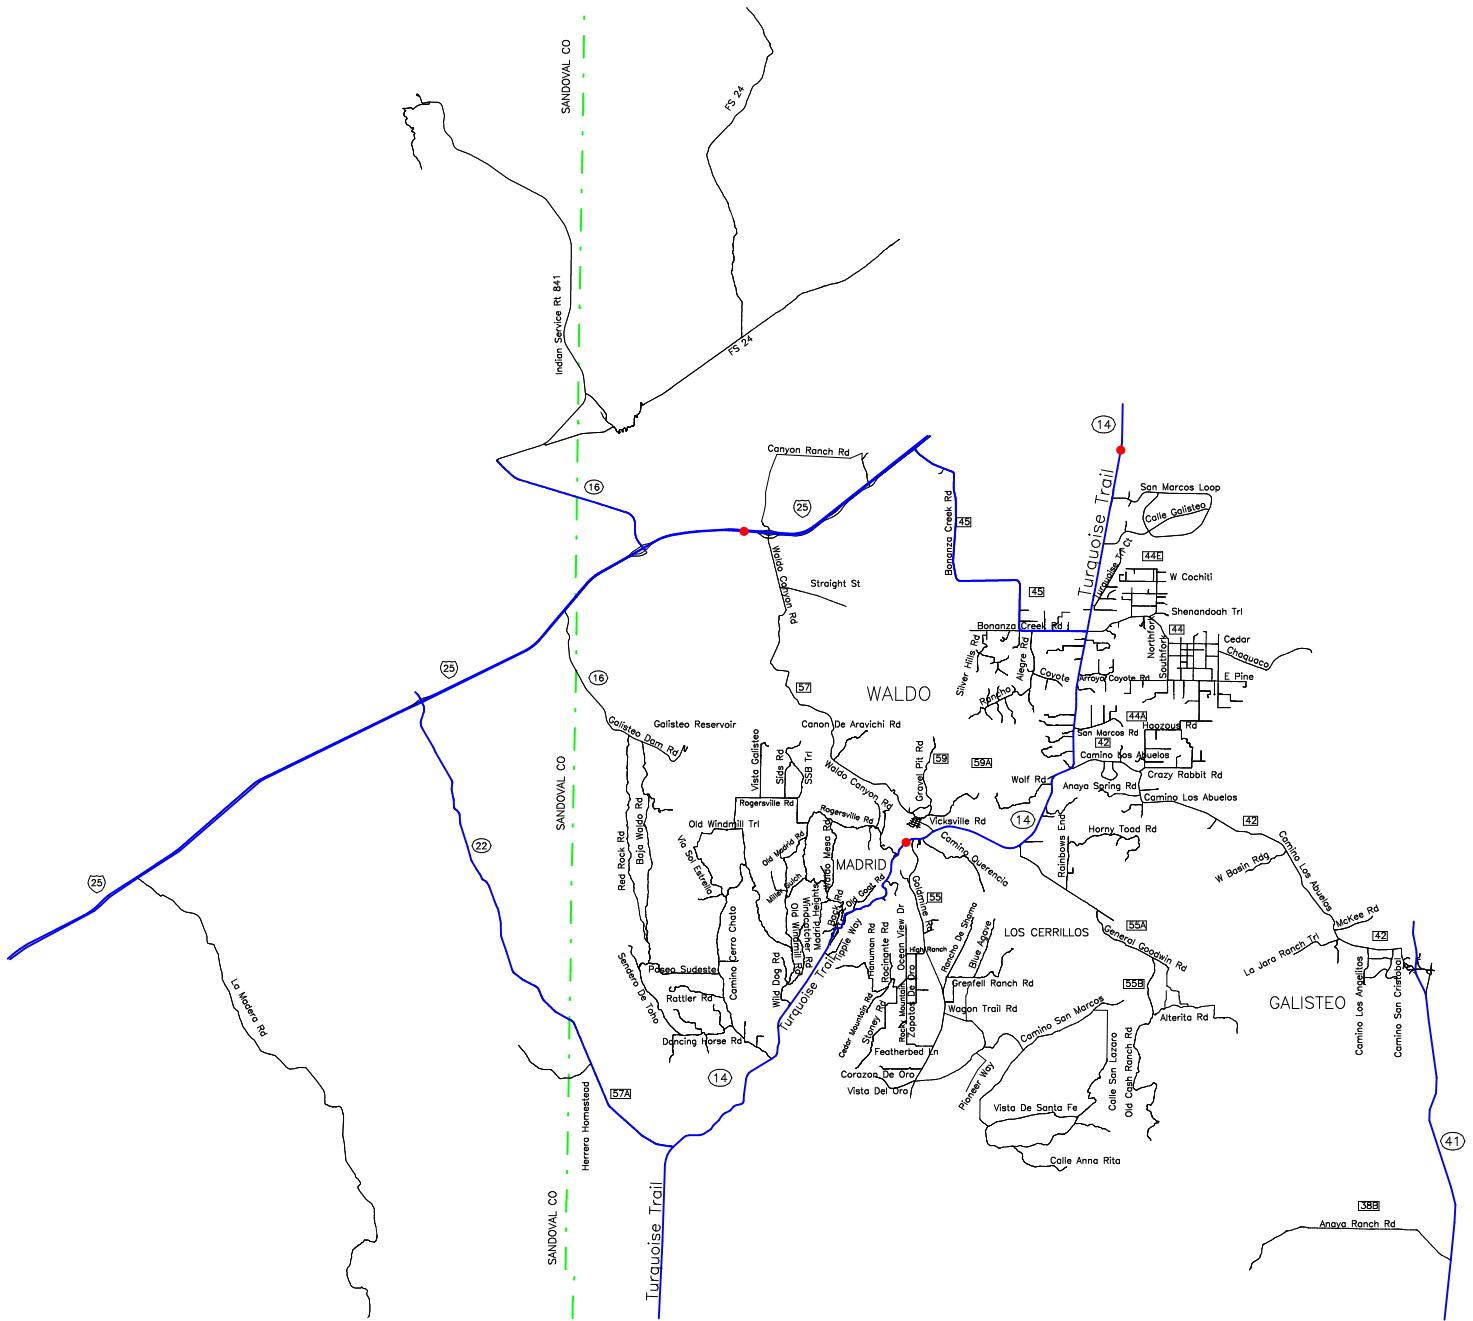

West Central Santa Fe County, NM and Vicinity

Alcohol-involved Crash Locations

Waldo, Madrid, Los Cerrillos, Galisteo

Calendar Year 2007

Crash Locations

- One Crash

(Crashes beyond county boundaries are not displayed)